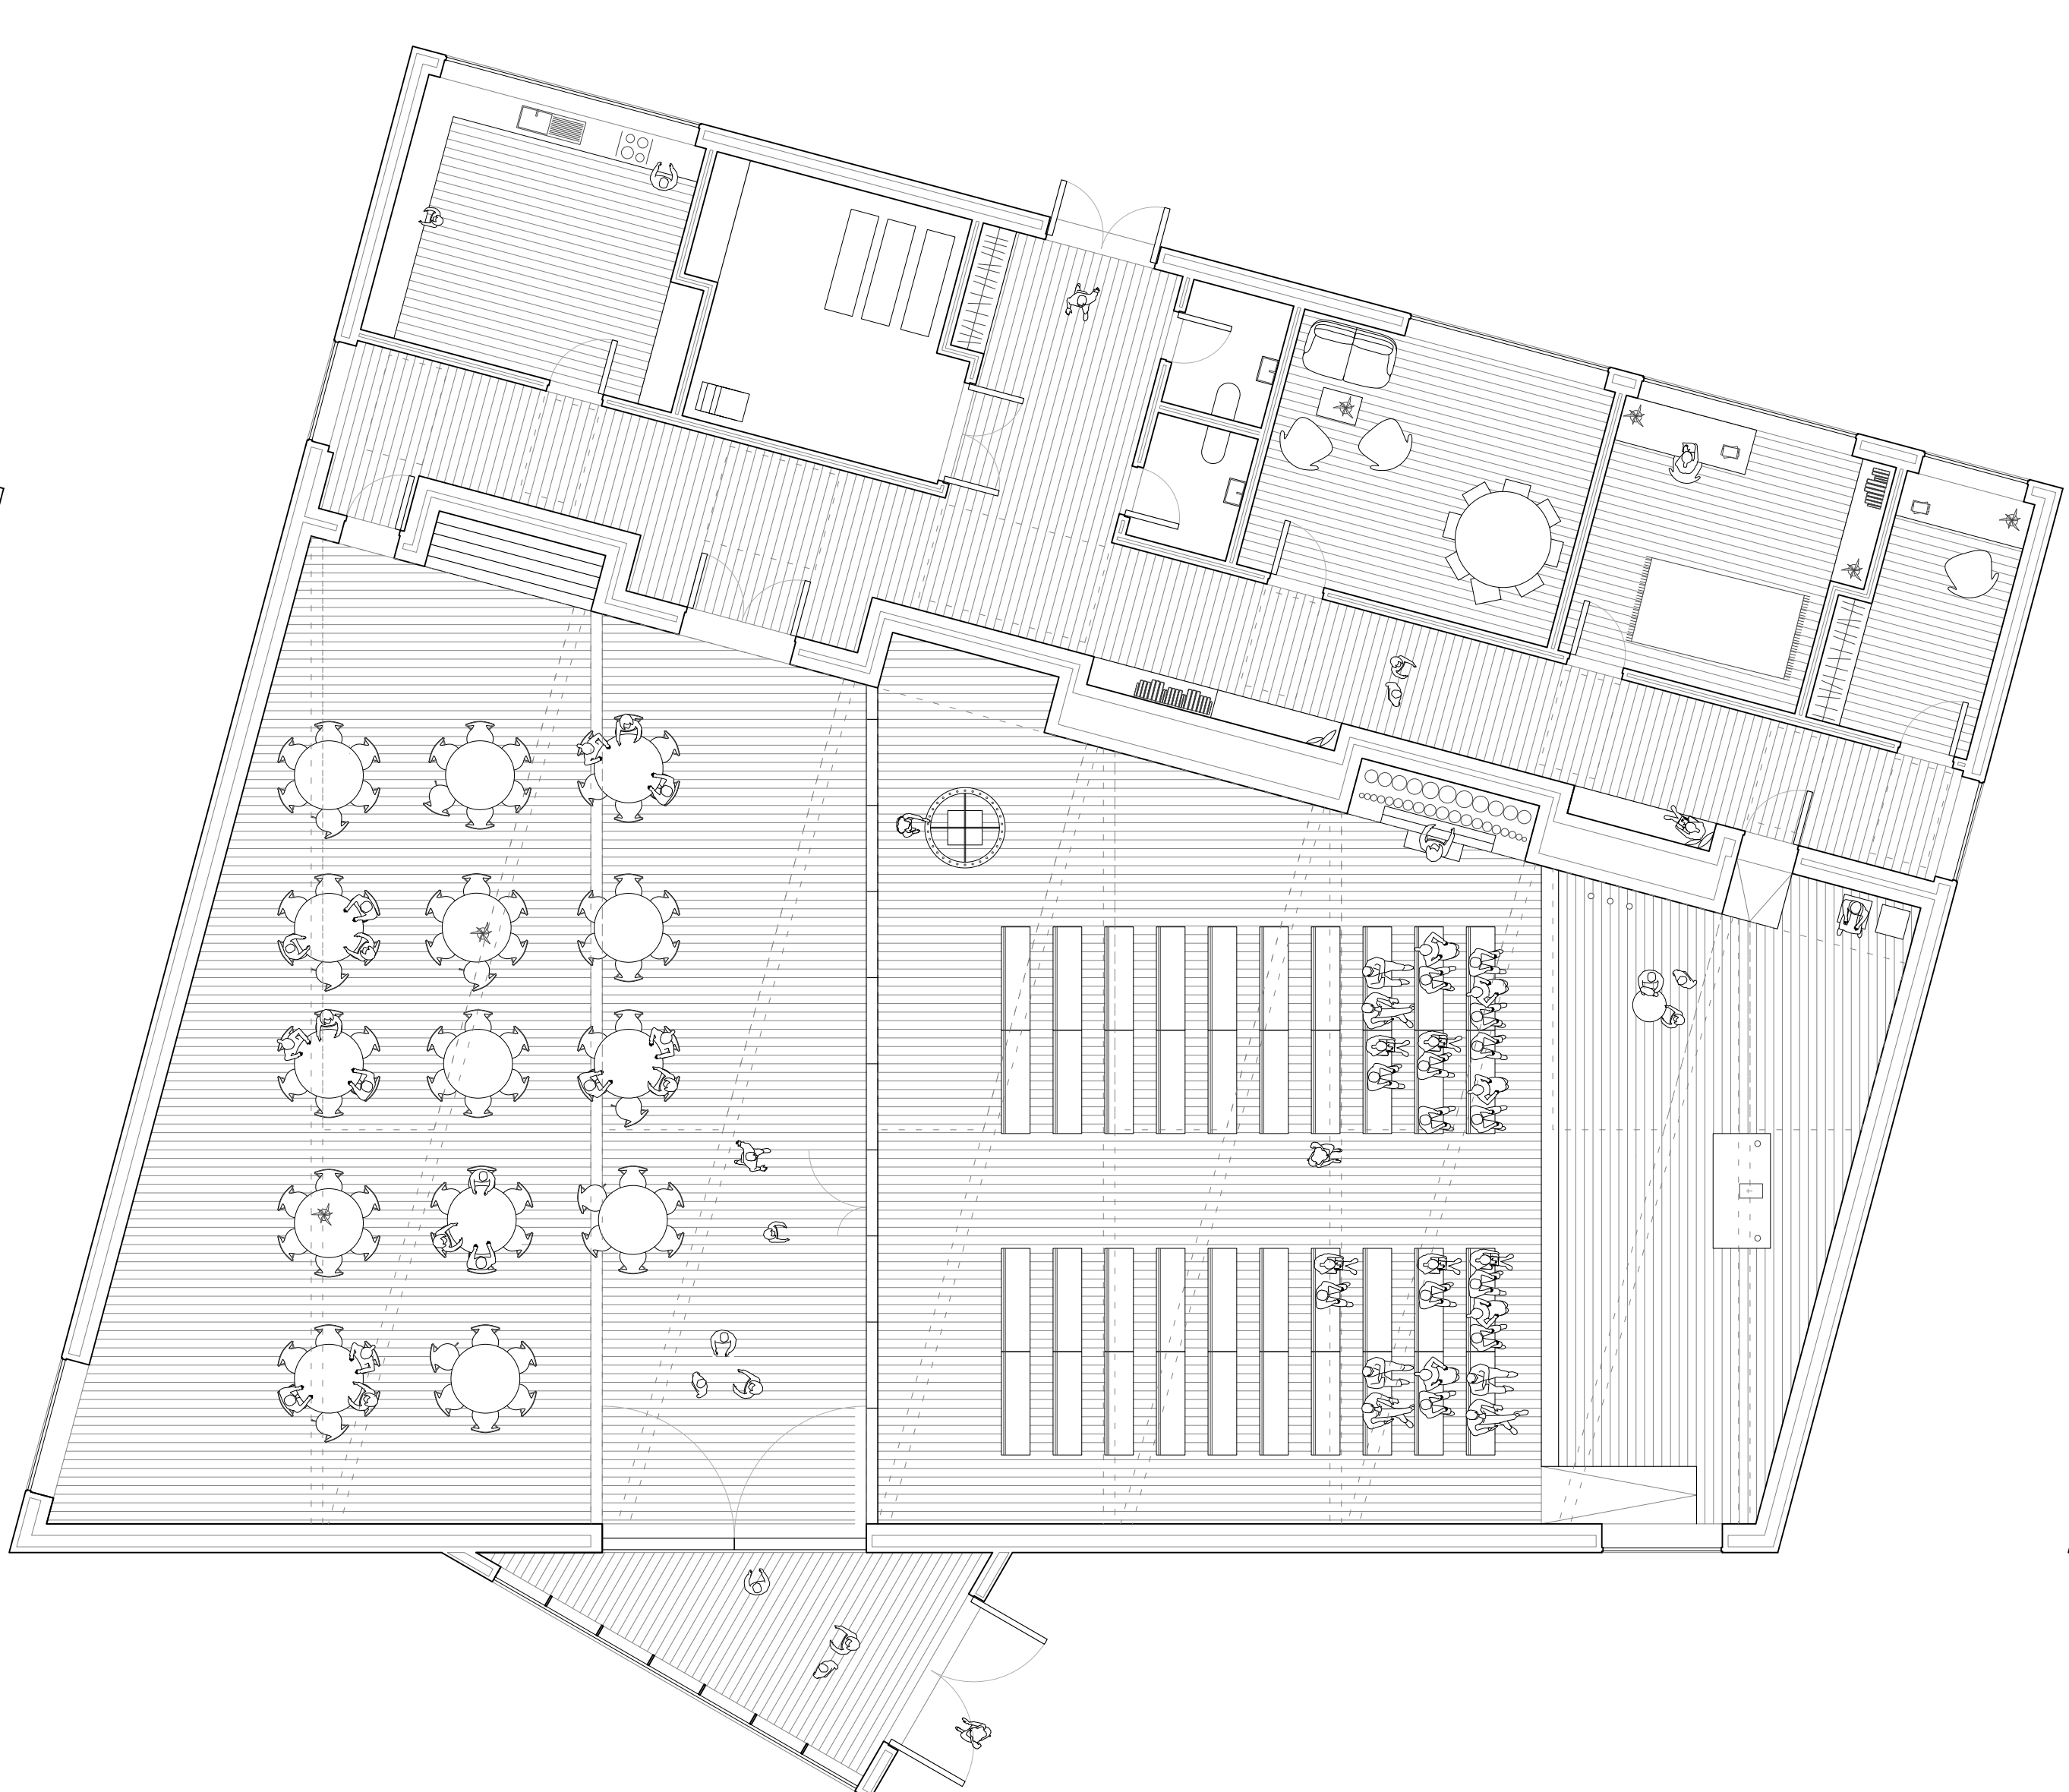

The Deaf Church - areas of cooperation

The church room and the congregation room face the park

Sacristy, office and other service rooms face the hospital

Giving the church room a greater ceiling height

2,5 5 10 m

Site plan

1 2,5 5 m

Section - hallway

1 2,5 5 m

Section - sacristy and service rooms

Plan - regular use

Section

Section - congregation room

Section - church room and congregation room

Plan - large church room

Plan - large congregation room

Plan - open

1 2.5 5 m