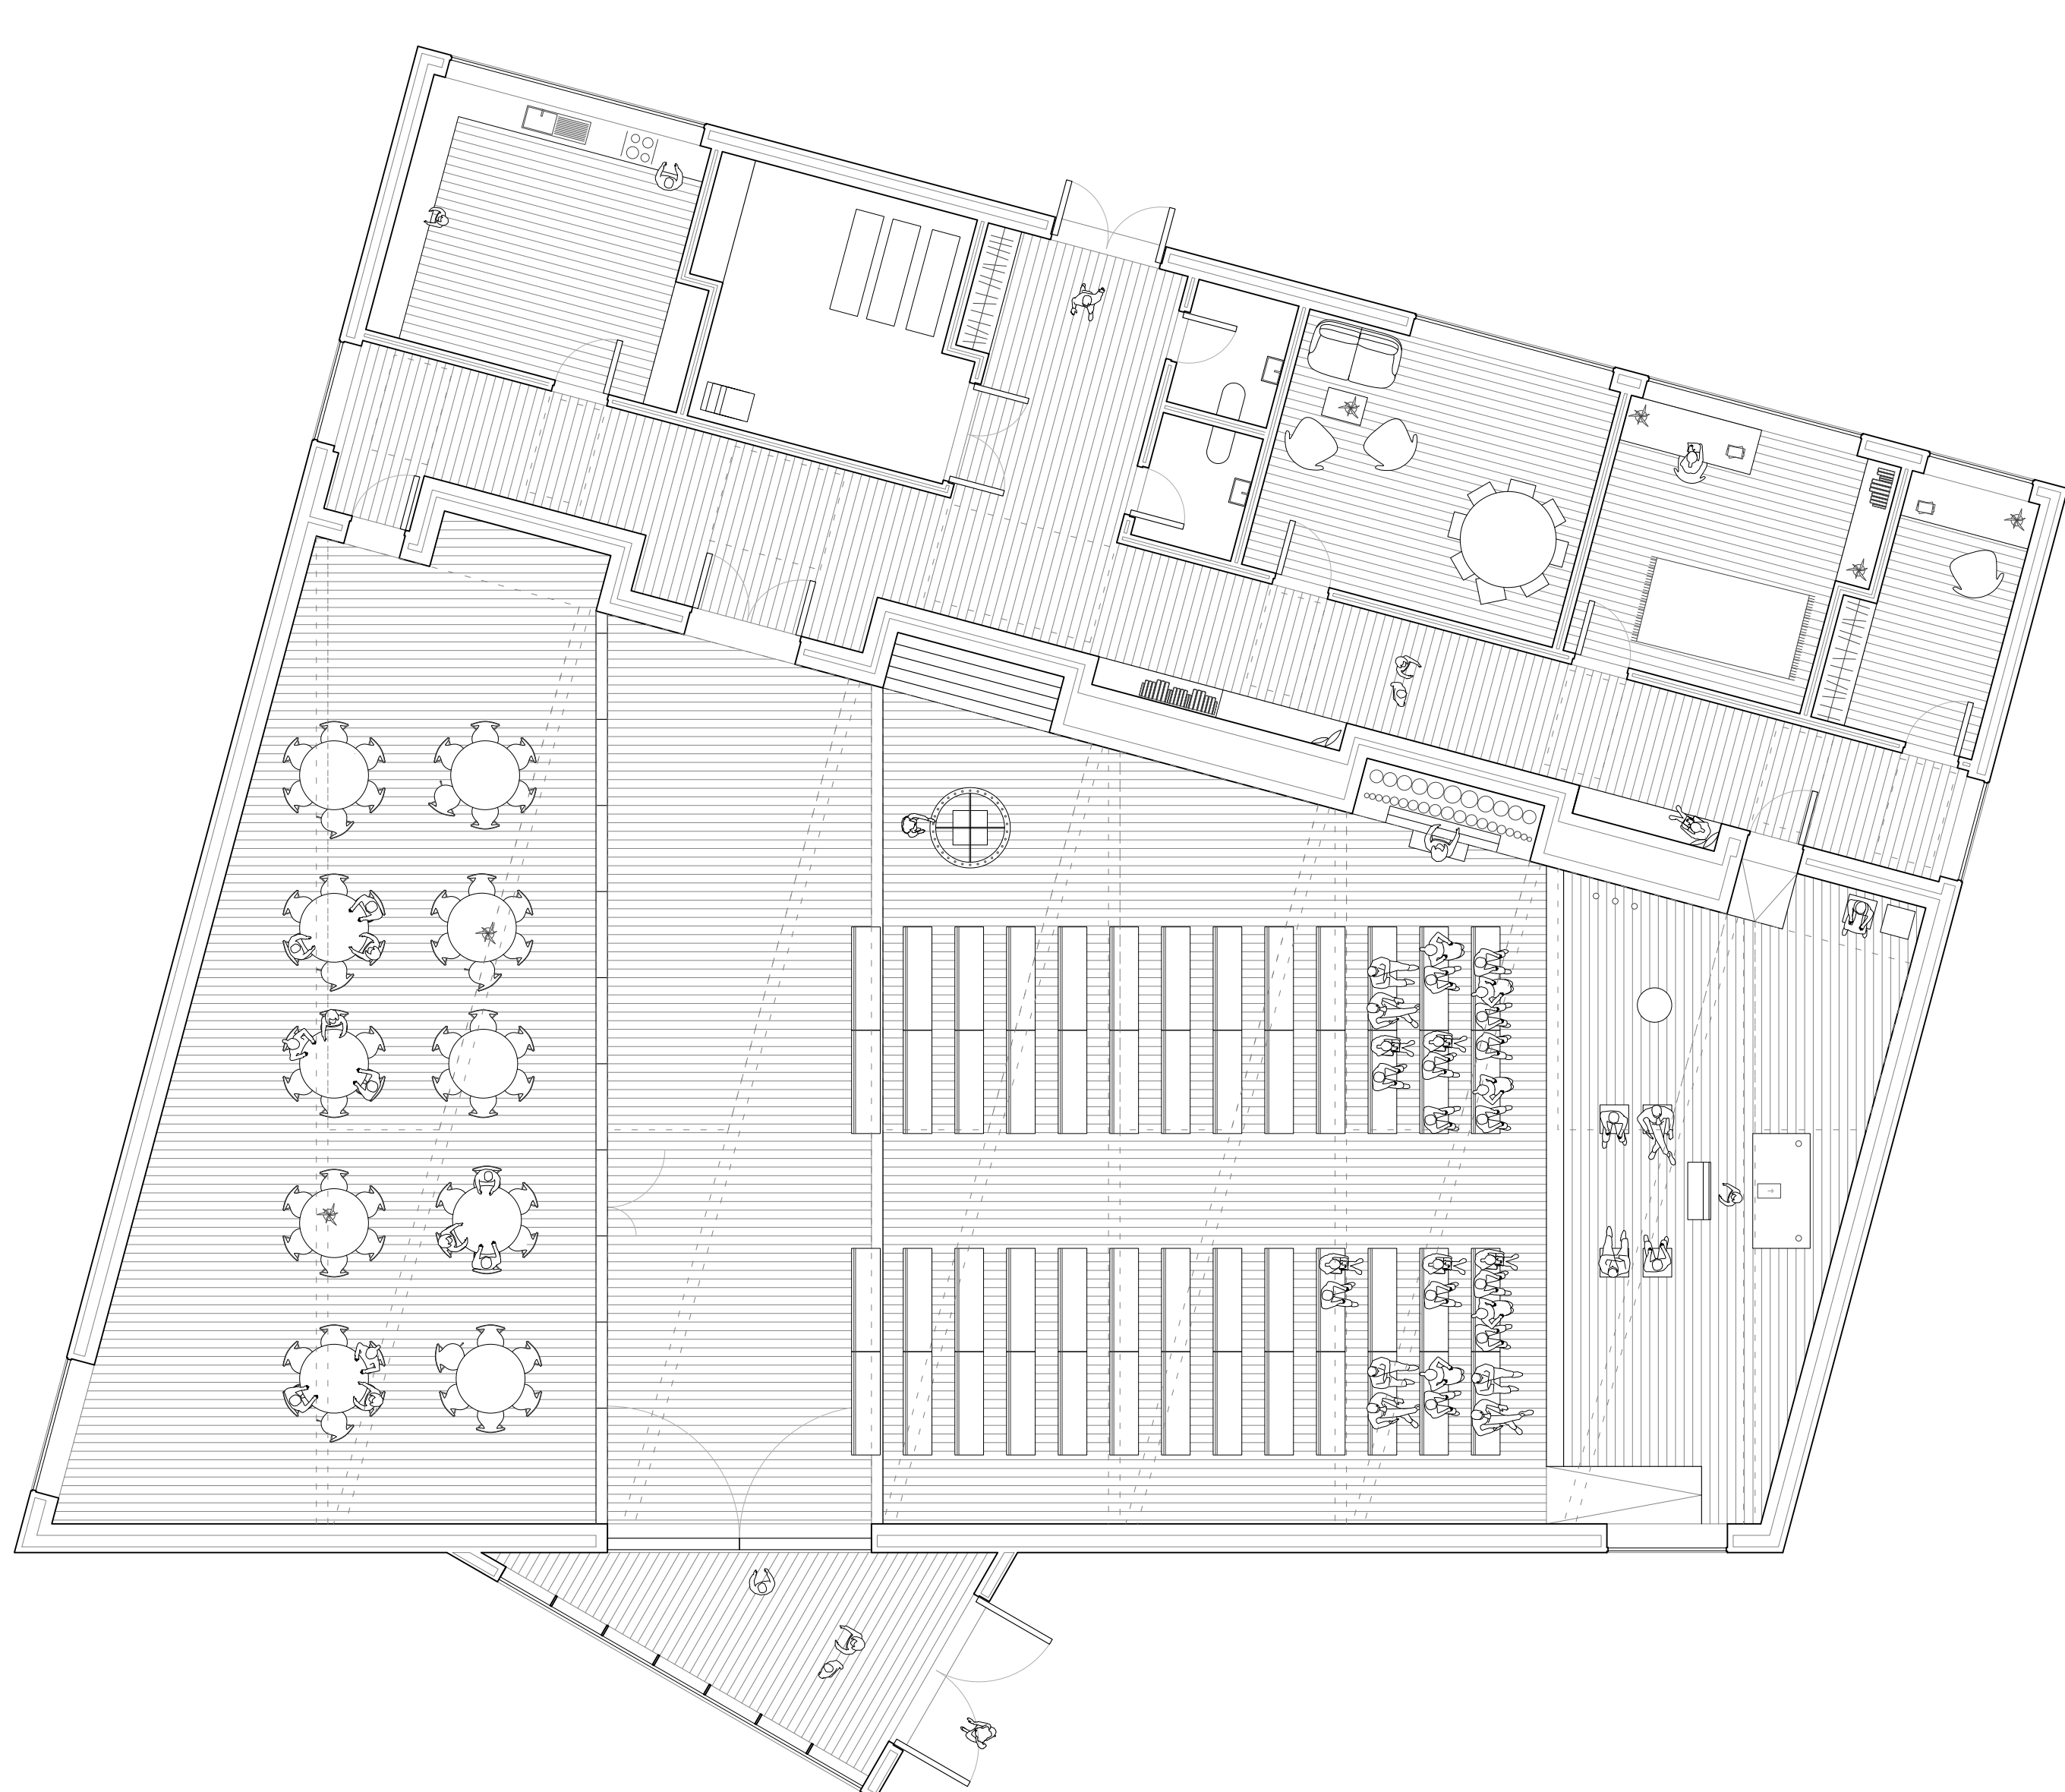

The Deaf Church - areas of cooperation

The church room and the congregation room face the park

Sacristy, office and other service rooms face the hospital

Giving the church room a greater ceiling height

2,5 5 10 m

Site plan

1 2,5 5 m

Section - hallway

1 2,5 5 m

Section - sacristy and service rooms

Plan - regular use

Section

Section - congregation room

Section - church room and congregation room

Plan - large church room

Plan - large congregation room

Plan - open

1 2.5 5 m