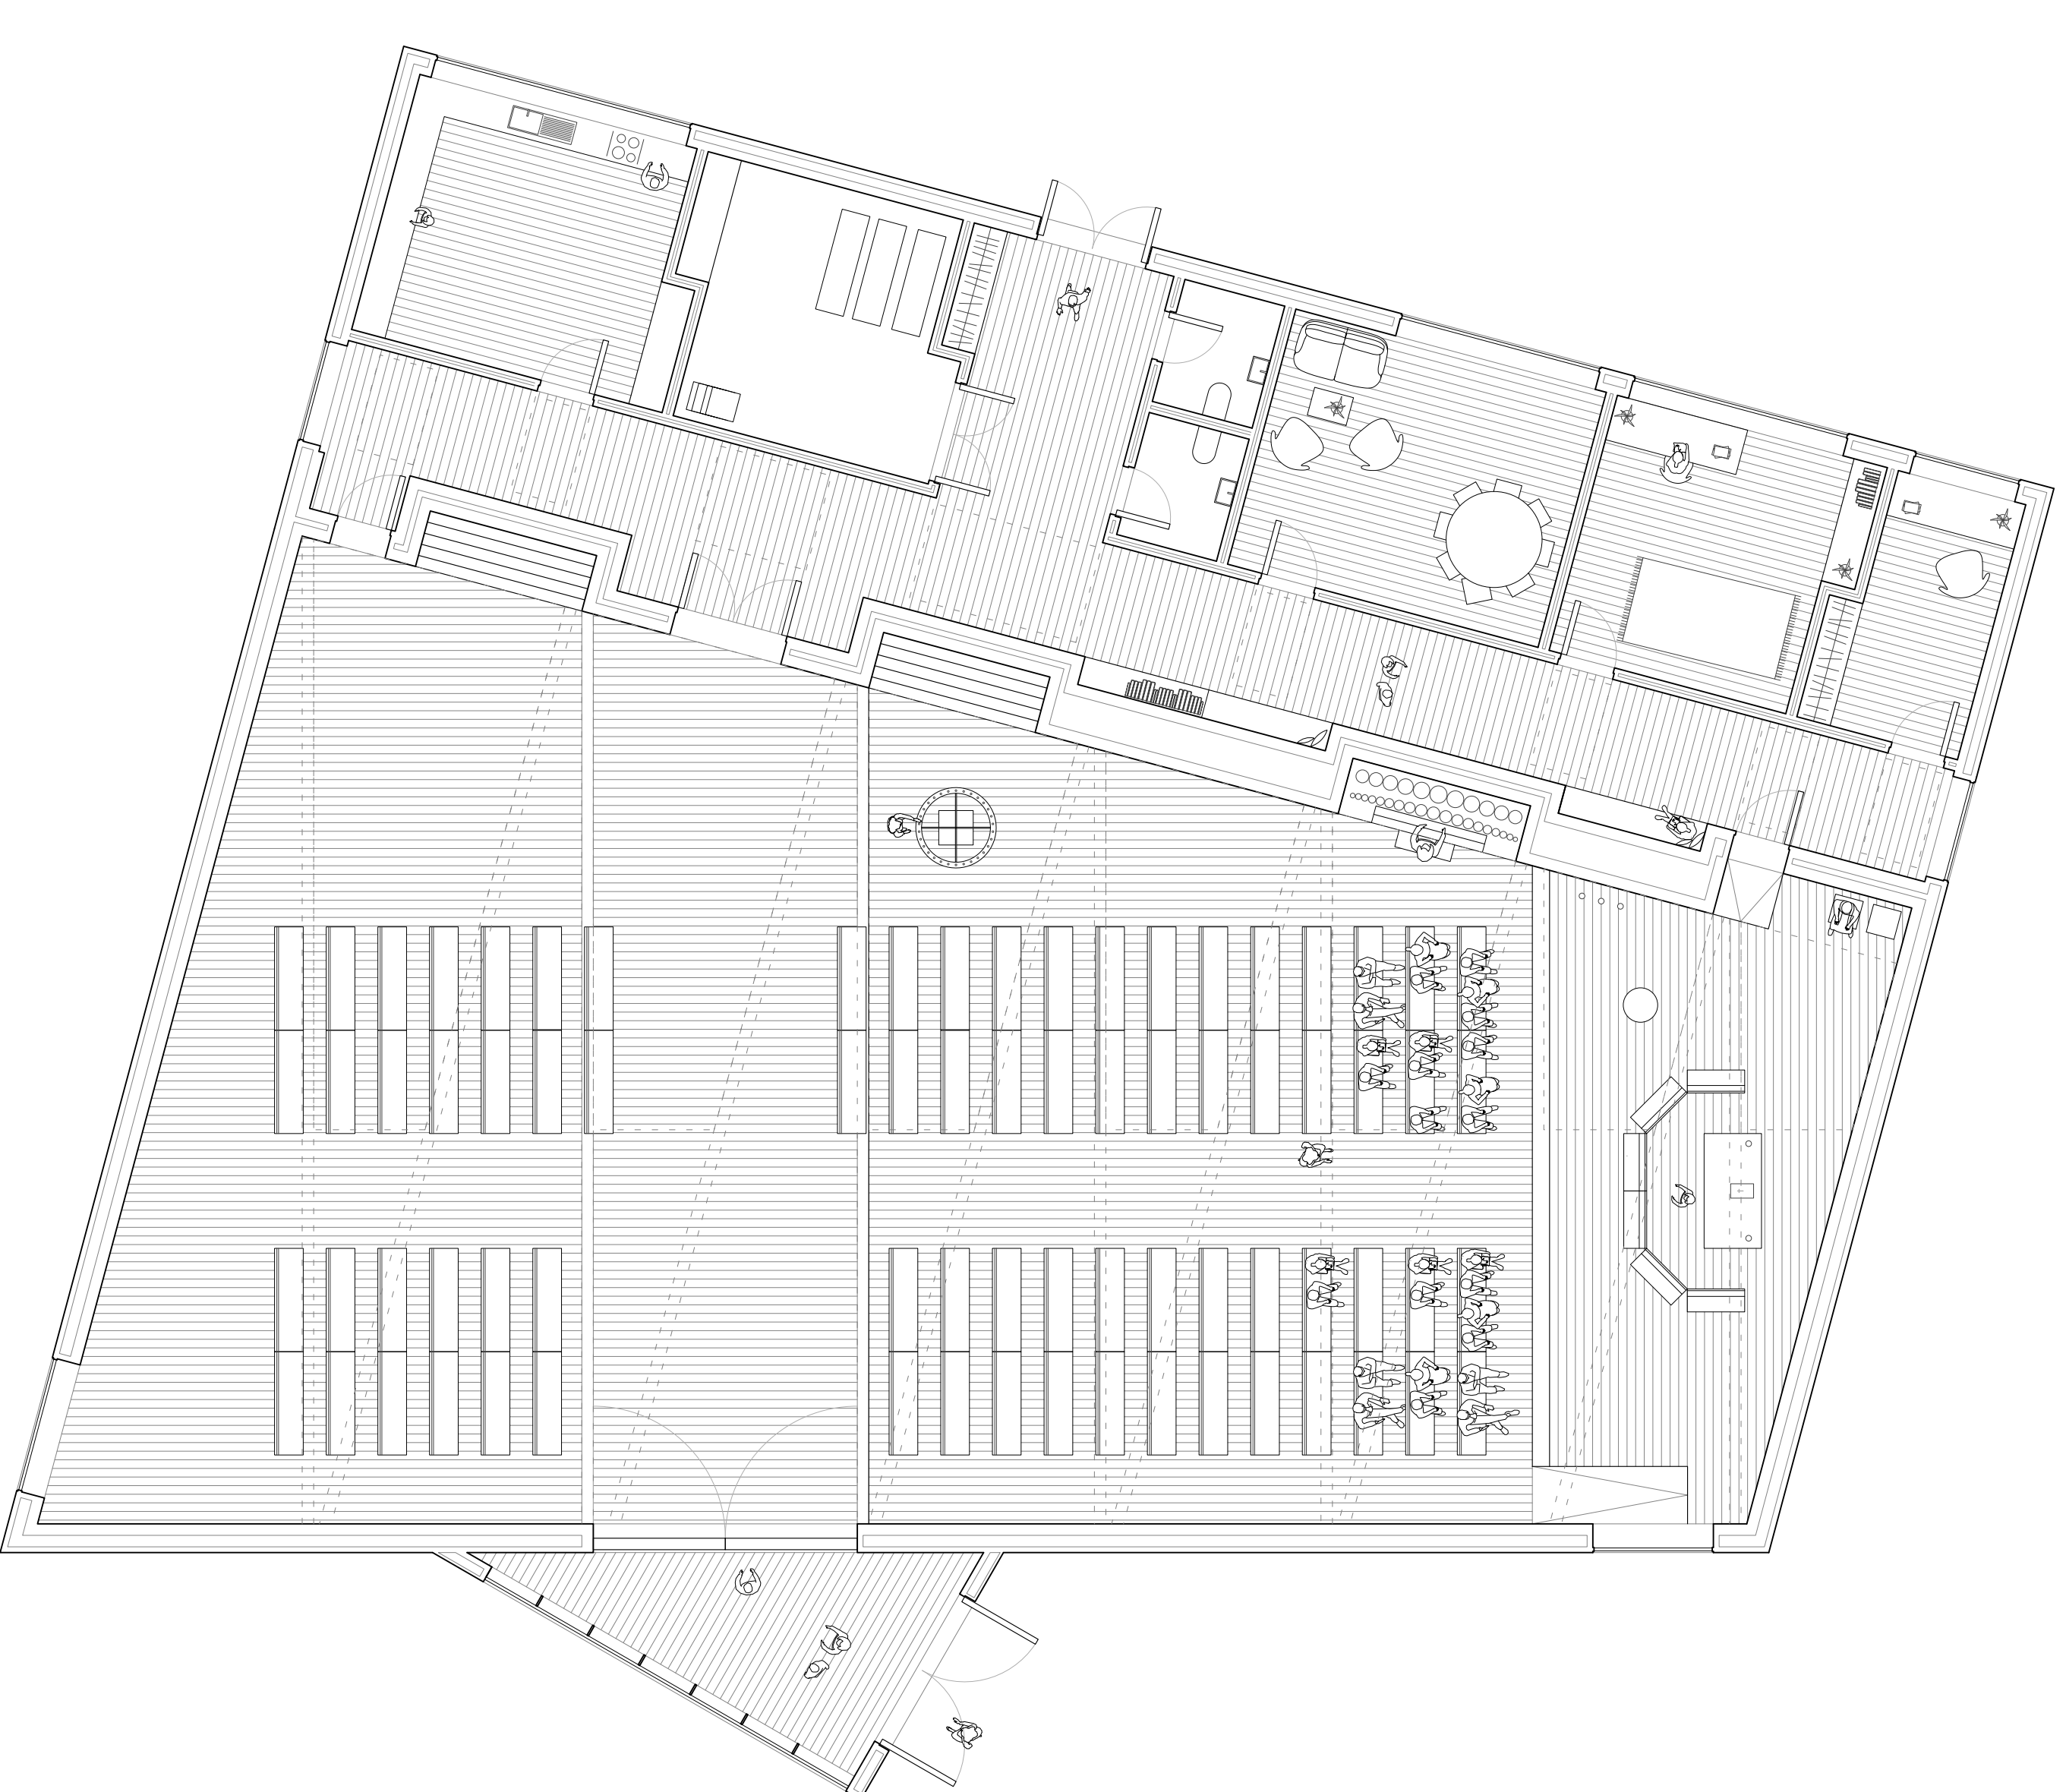

The Deaf Church - areas of cooperation

The church room and the congregation room face the park

Sacristy, office and other service rooms face the hospital

Giving the church room a greater ceiling height

2,5 5 10 m

Site plan

1 2,5 5 m

Section - hallway

1 2,5 5 m

Section - sacristy and service rooms

Plan - regular use

Section

Section - congregation room

Section - church room and congregation room

Plan - large church room

Plan - large congregation room

Plan - open

1 2.5 5 m