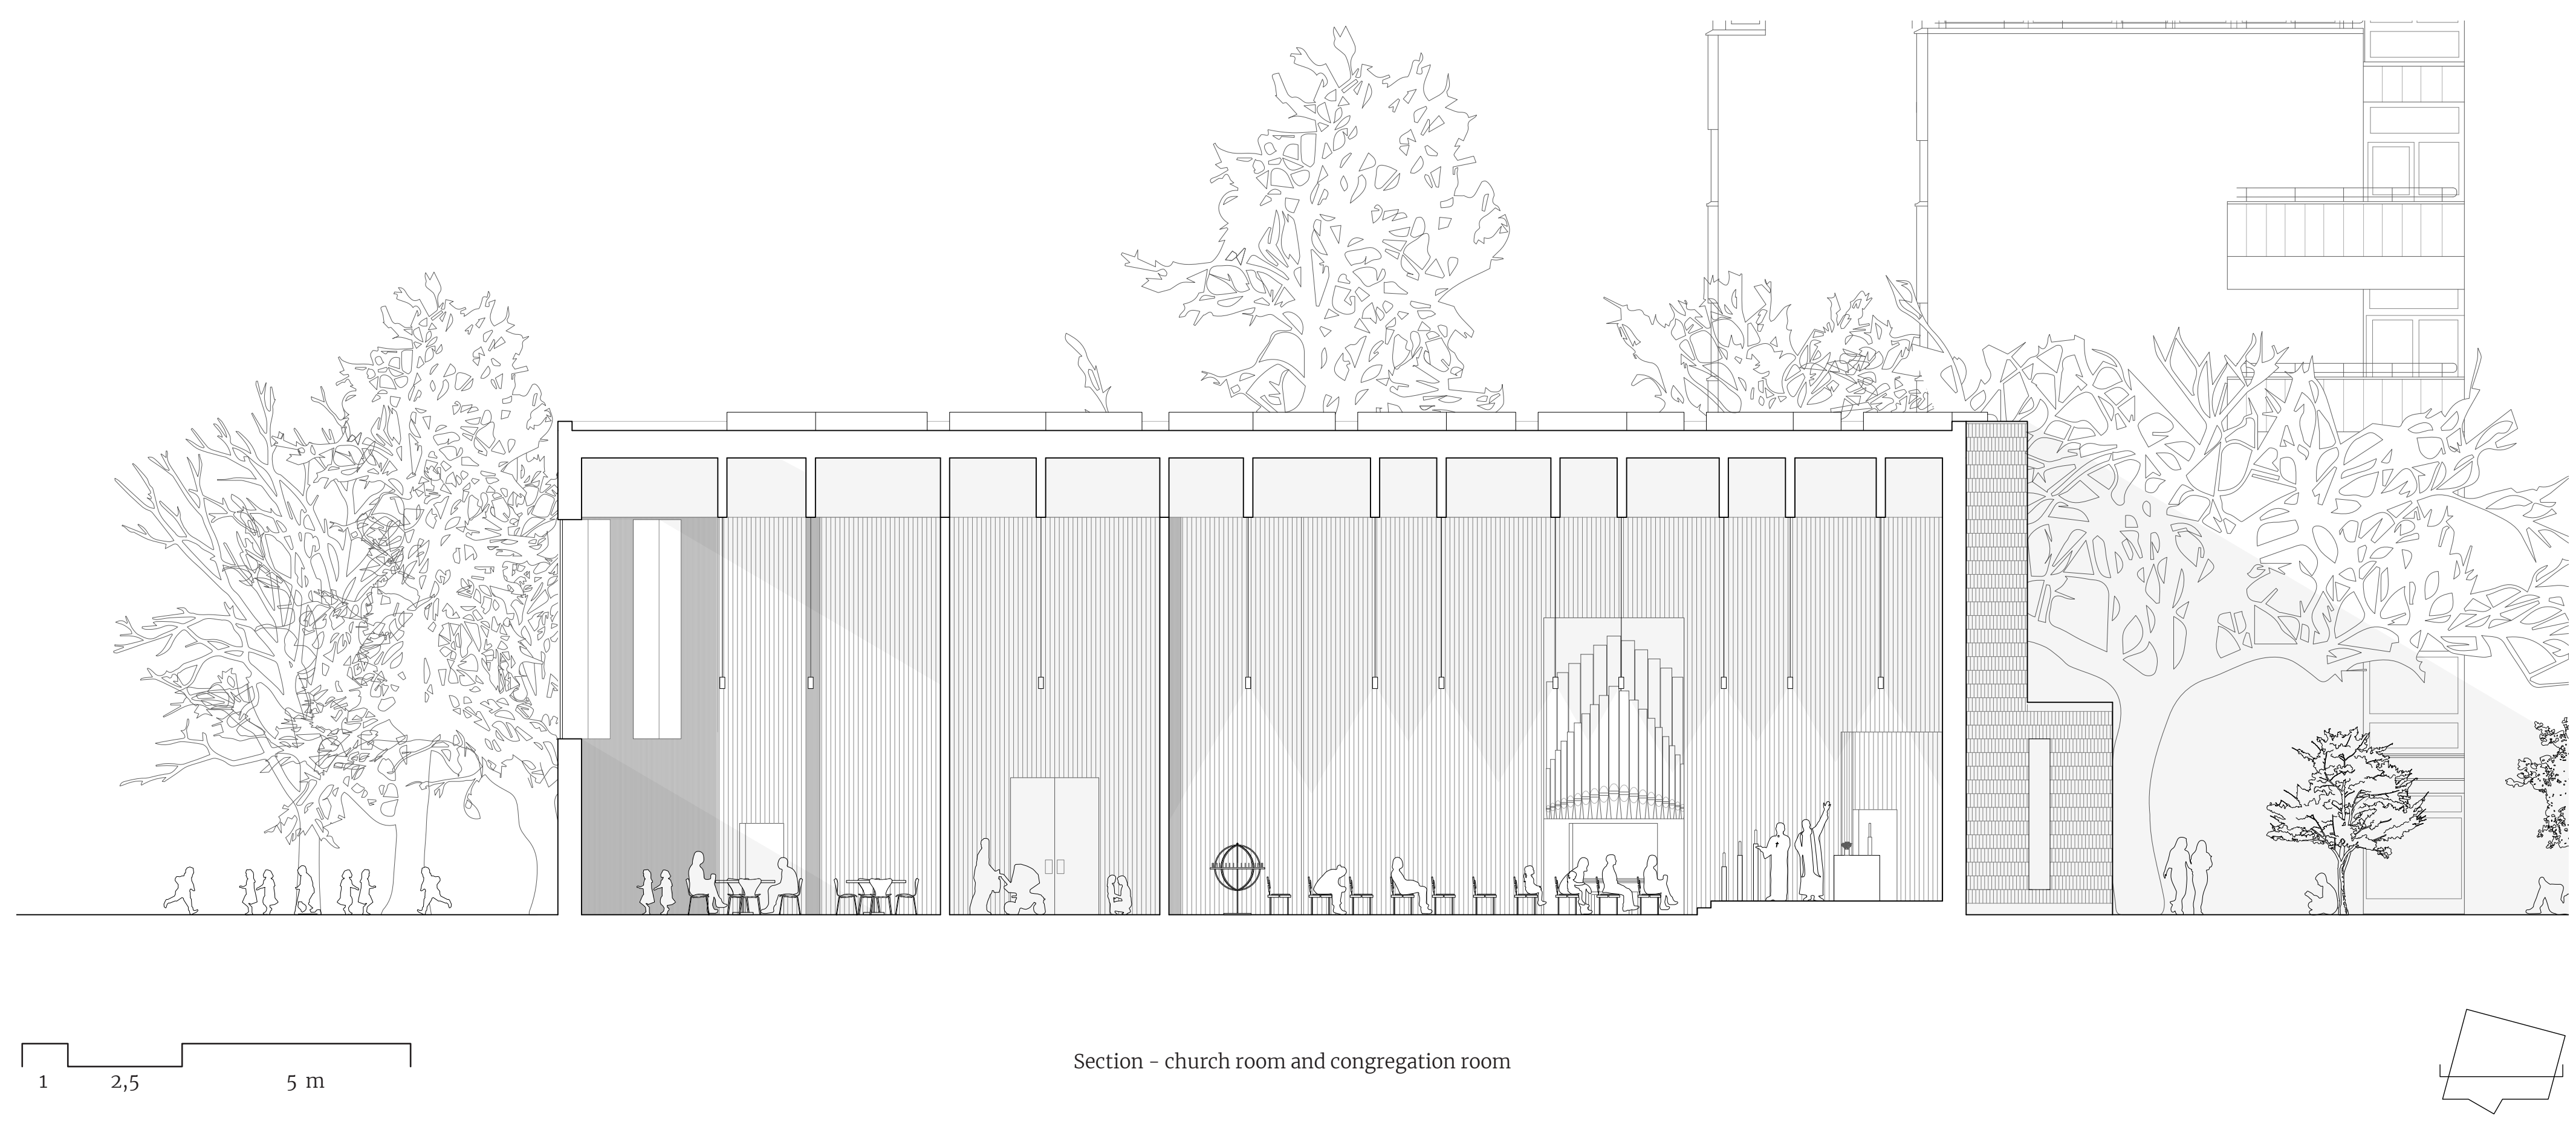

The Deaf Church - areas of cooperation

The church room and the congregation room face the park

Sacristy, office and other service rooms face the hospital

Giving the church room a greater ceiling height

2,5 5 10 m

Site plan

1 2,5 5 m

Section - hallway

1 2,5 5 m

Section - sacristy and service rooms

Plan - regular use

Section

Section - congregation room

Section - church room and congregation room

Plan - large church room

Plan - large congregation room

Plan - open

1 2.5 5 m