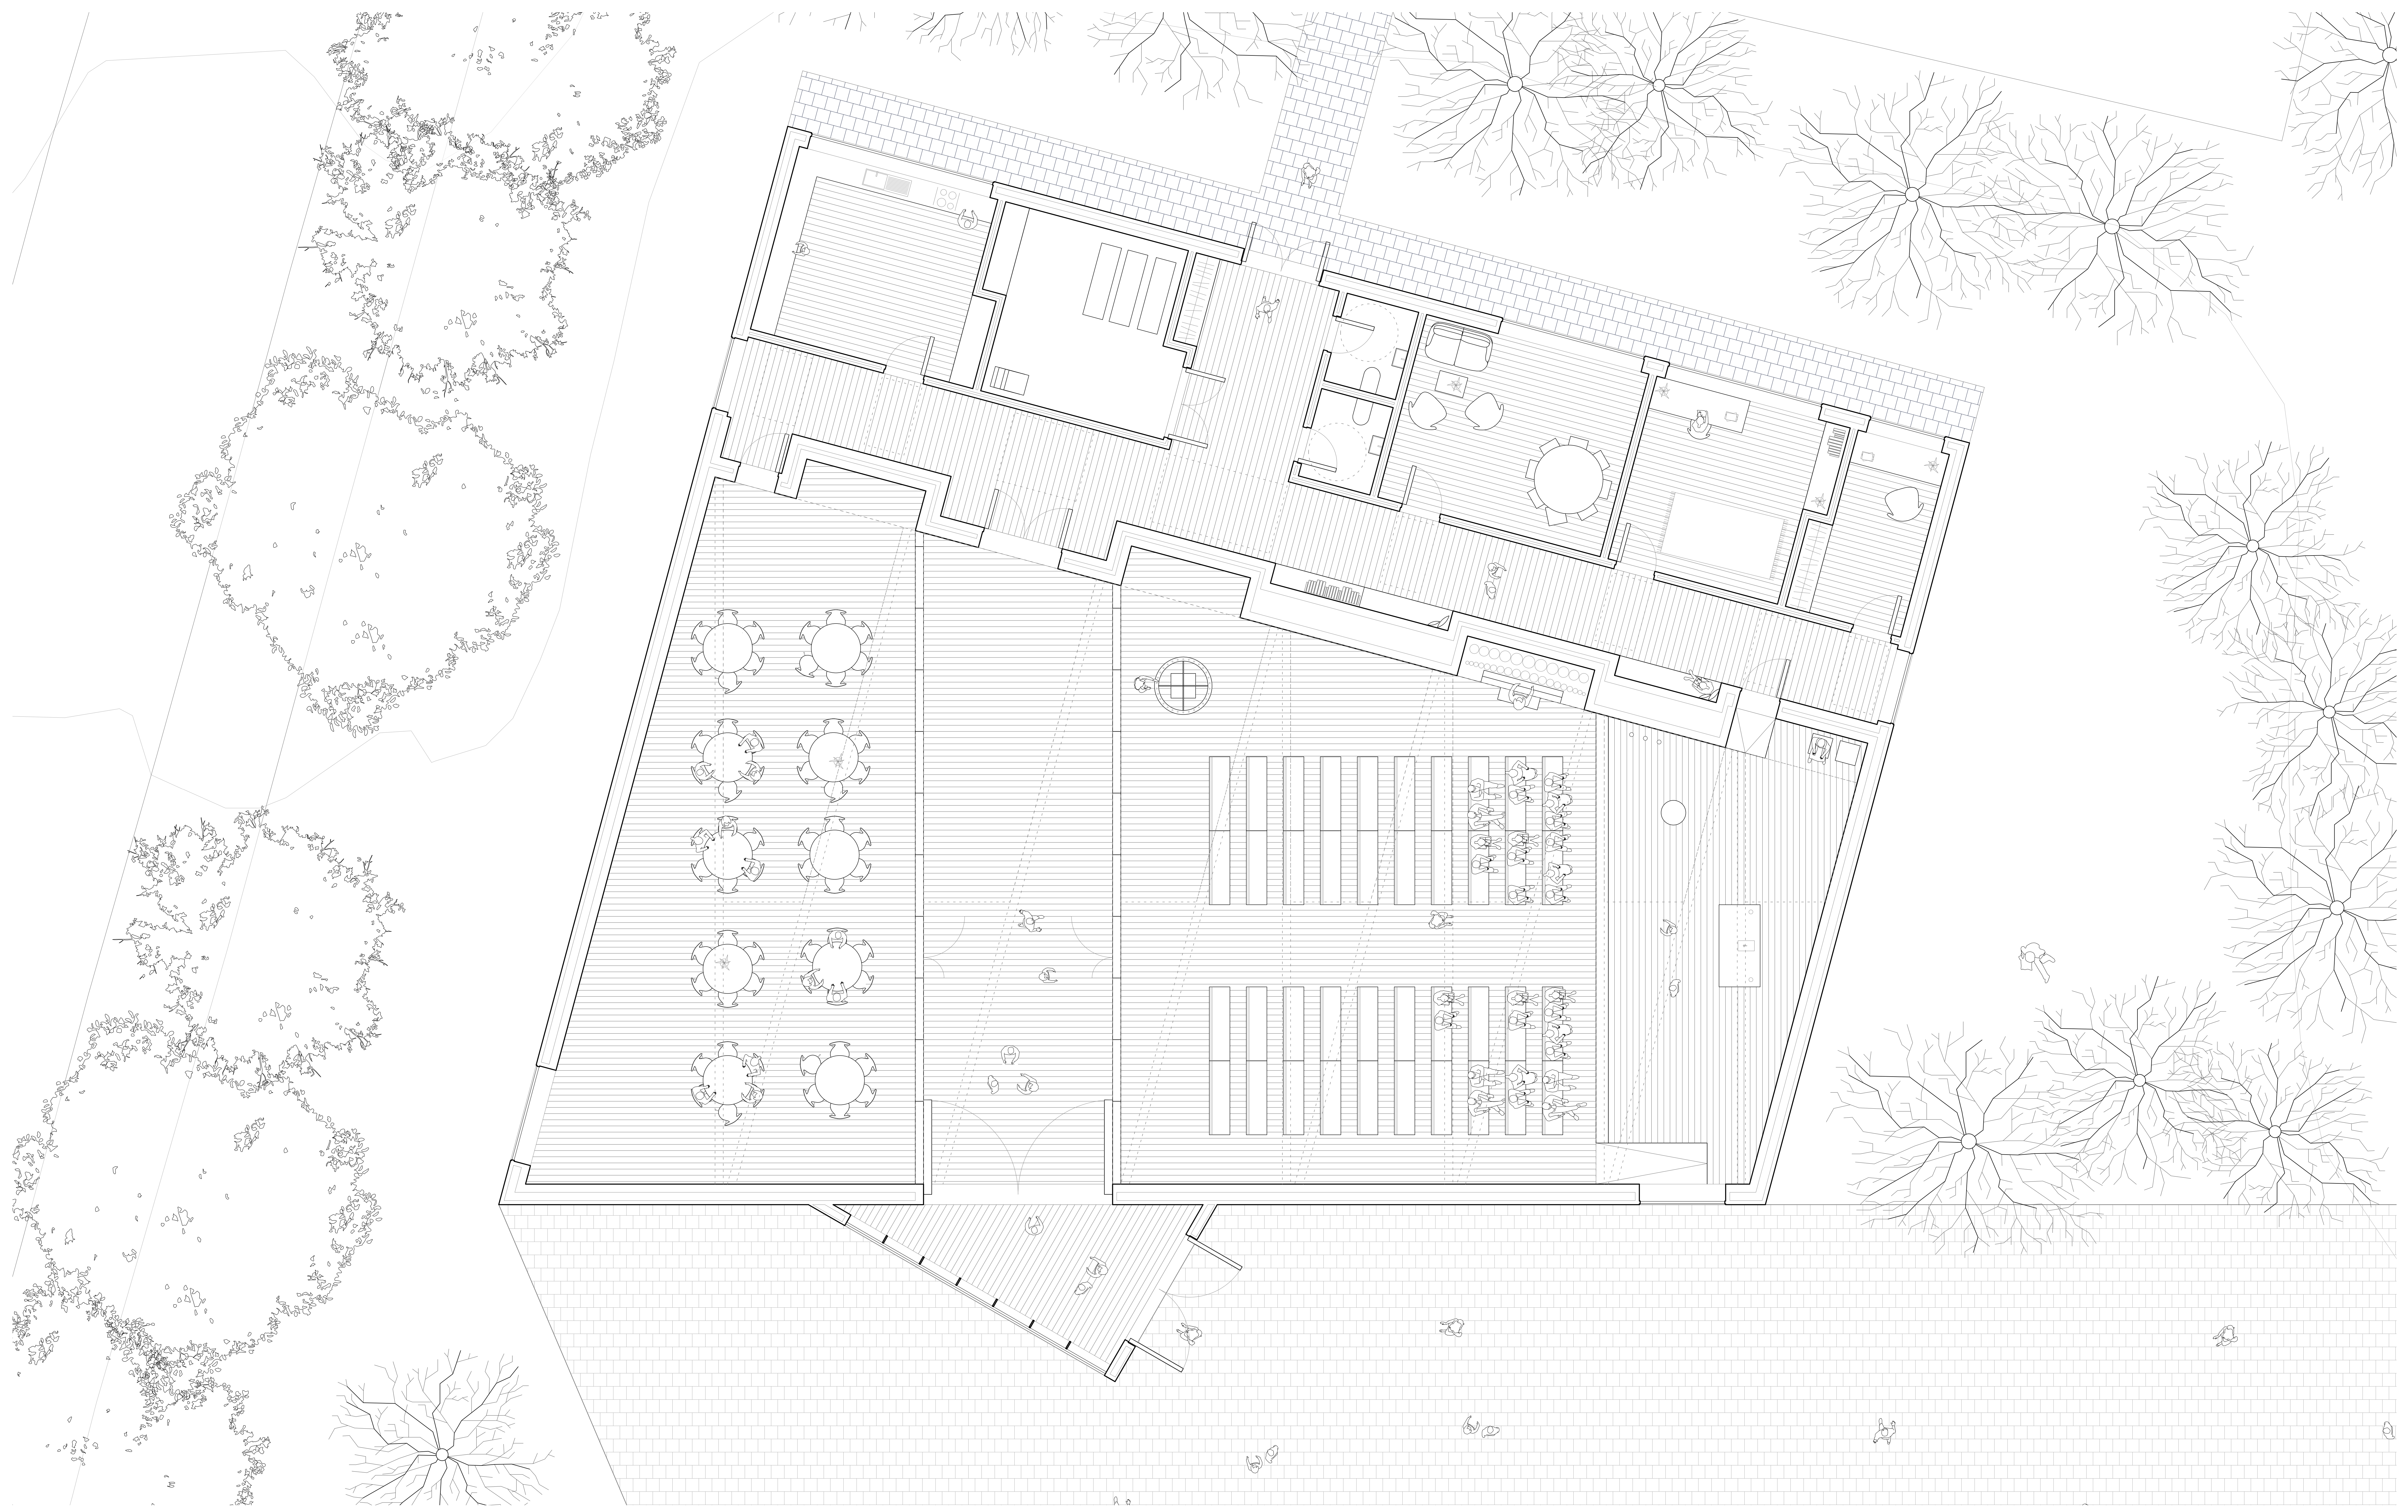

The Deaf Church - areas of cooperation

The church room and the congregation room face the park

Sacristy, office and other service rooms face the hospital

Giving the church room a greater ceiling height

2,5 5 10 m

Site plan

1 2,5 5 m

Section - hallway

1 2,5 5 m

Section - sacristy and service rooms

Plan - regular use

Section

Section - congregation room

Section - church room and congregation room

Plan - large church room

Plan - large congregation room

Plan - open

1 2.5 5 m