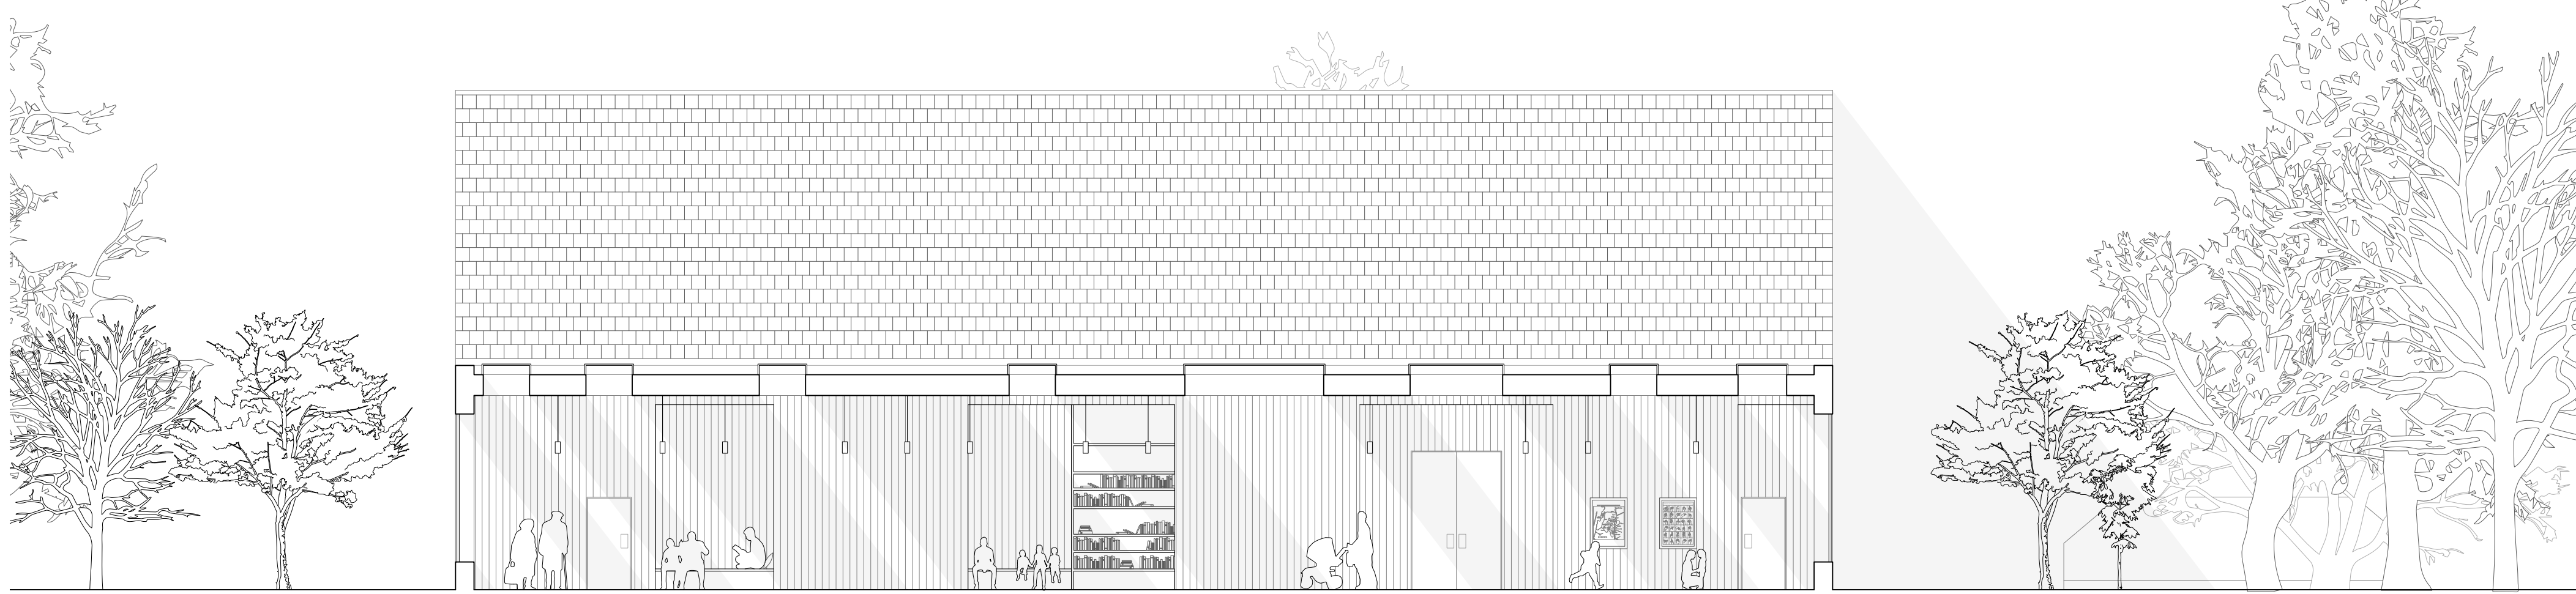

1 2,5 5 m

Section - hallway