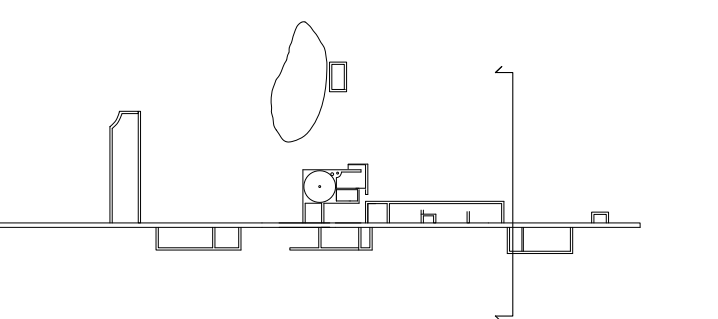

Plan  
 Animal shed - House  
 Scale - 1:100 - A0  
 Section high - contour 6m  
 0m 1m 5m 10m N

Section  
Animal shed  
Scale - 1:50 - A0

Illustration  
Animal Shed - A0

Section  
Farm Building  
Scale - 1:50 - A0

Section  
House  
Scale - 1:50 - A0

0m 1m 5m ⊕ N

Illustration  
Guest and Family Space - A0

Illustration  
House - Courtyard - A0

Section  
Nursery  
Scale - 1:50 - A0

Illustration  
Pathway Along the Bedrooms - A0

Elevation - South  
Scale - 1:100 - A0

Elevation - North  
Scale - 1:100 - A0

Axonometric  
Scale - 1:150 - A0

Illustration  
Entrance - Water - Date Palms -House - A0