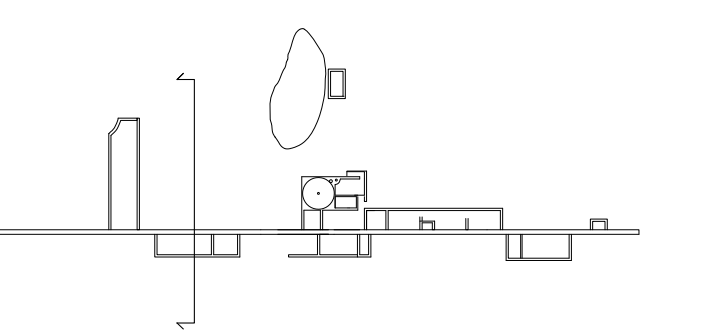

Plan  
 Animal shed - House  
 Scale - 1:100 - A0  
 Section high - contour 6m  
 0m 1m 5m 10m N

Section  
Animal shed  
Scale - 1:50 - A0

Illustration  
Animal Shed - A0

Section  
Farm Building  
Scale - 1:50 - A0

Section  
House  
Scale - 1:50 - A0

0m 1m 5m ⊕ N

Illustration  
Guest and Family Space - A0

Illustration  
House - Courtyard - A0

Section  
Nursery  
Scale - 1:50 - A0

Illustration  
Pathway Along the Bedrooms - A0

Elevation - South  
Scale - 1:100 - A0

Elevation - North  
Scale - 1:100 - A0

Axonometric  
Scale - 1:150 - A0

Illustration  
Entrance - Water - Date Palms -House - A0