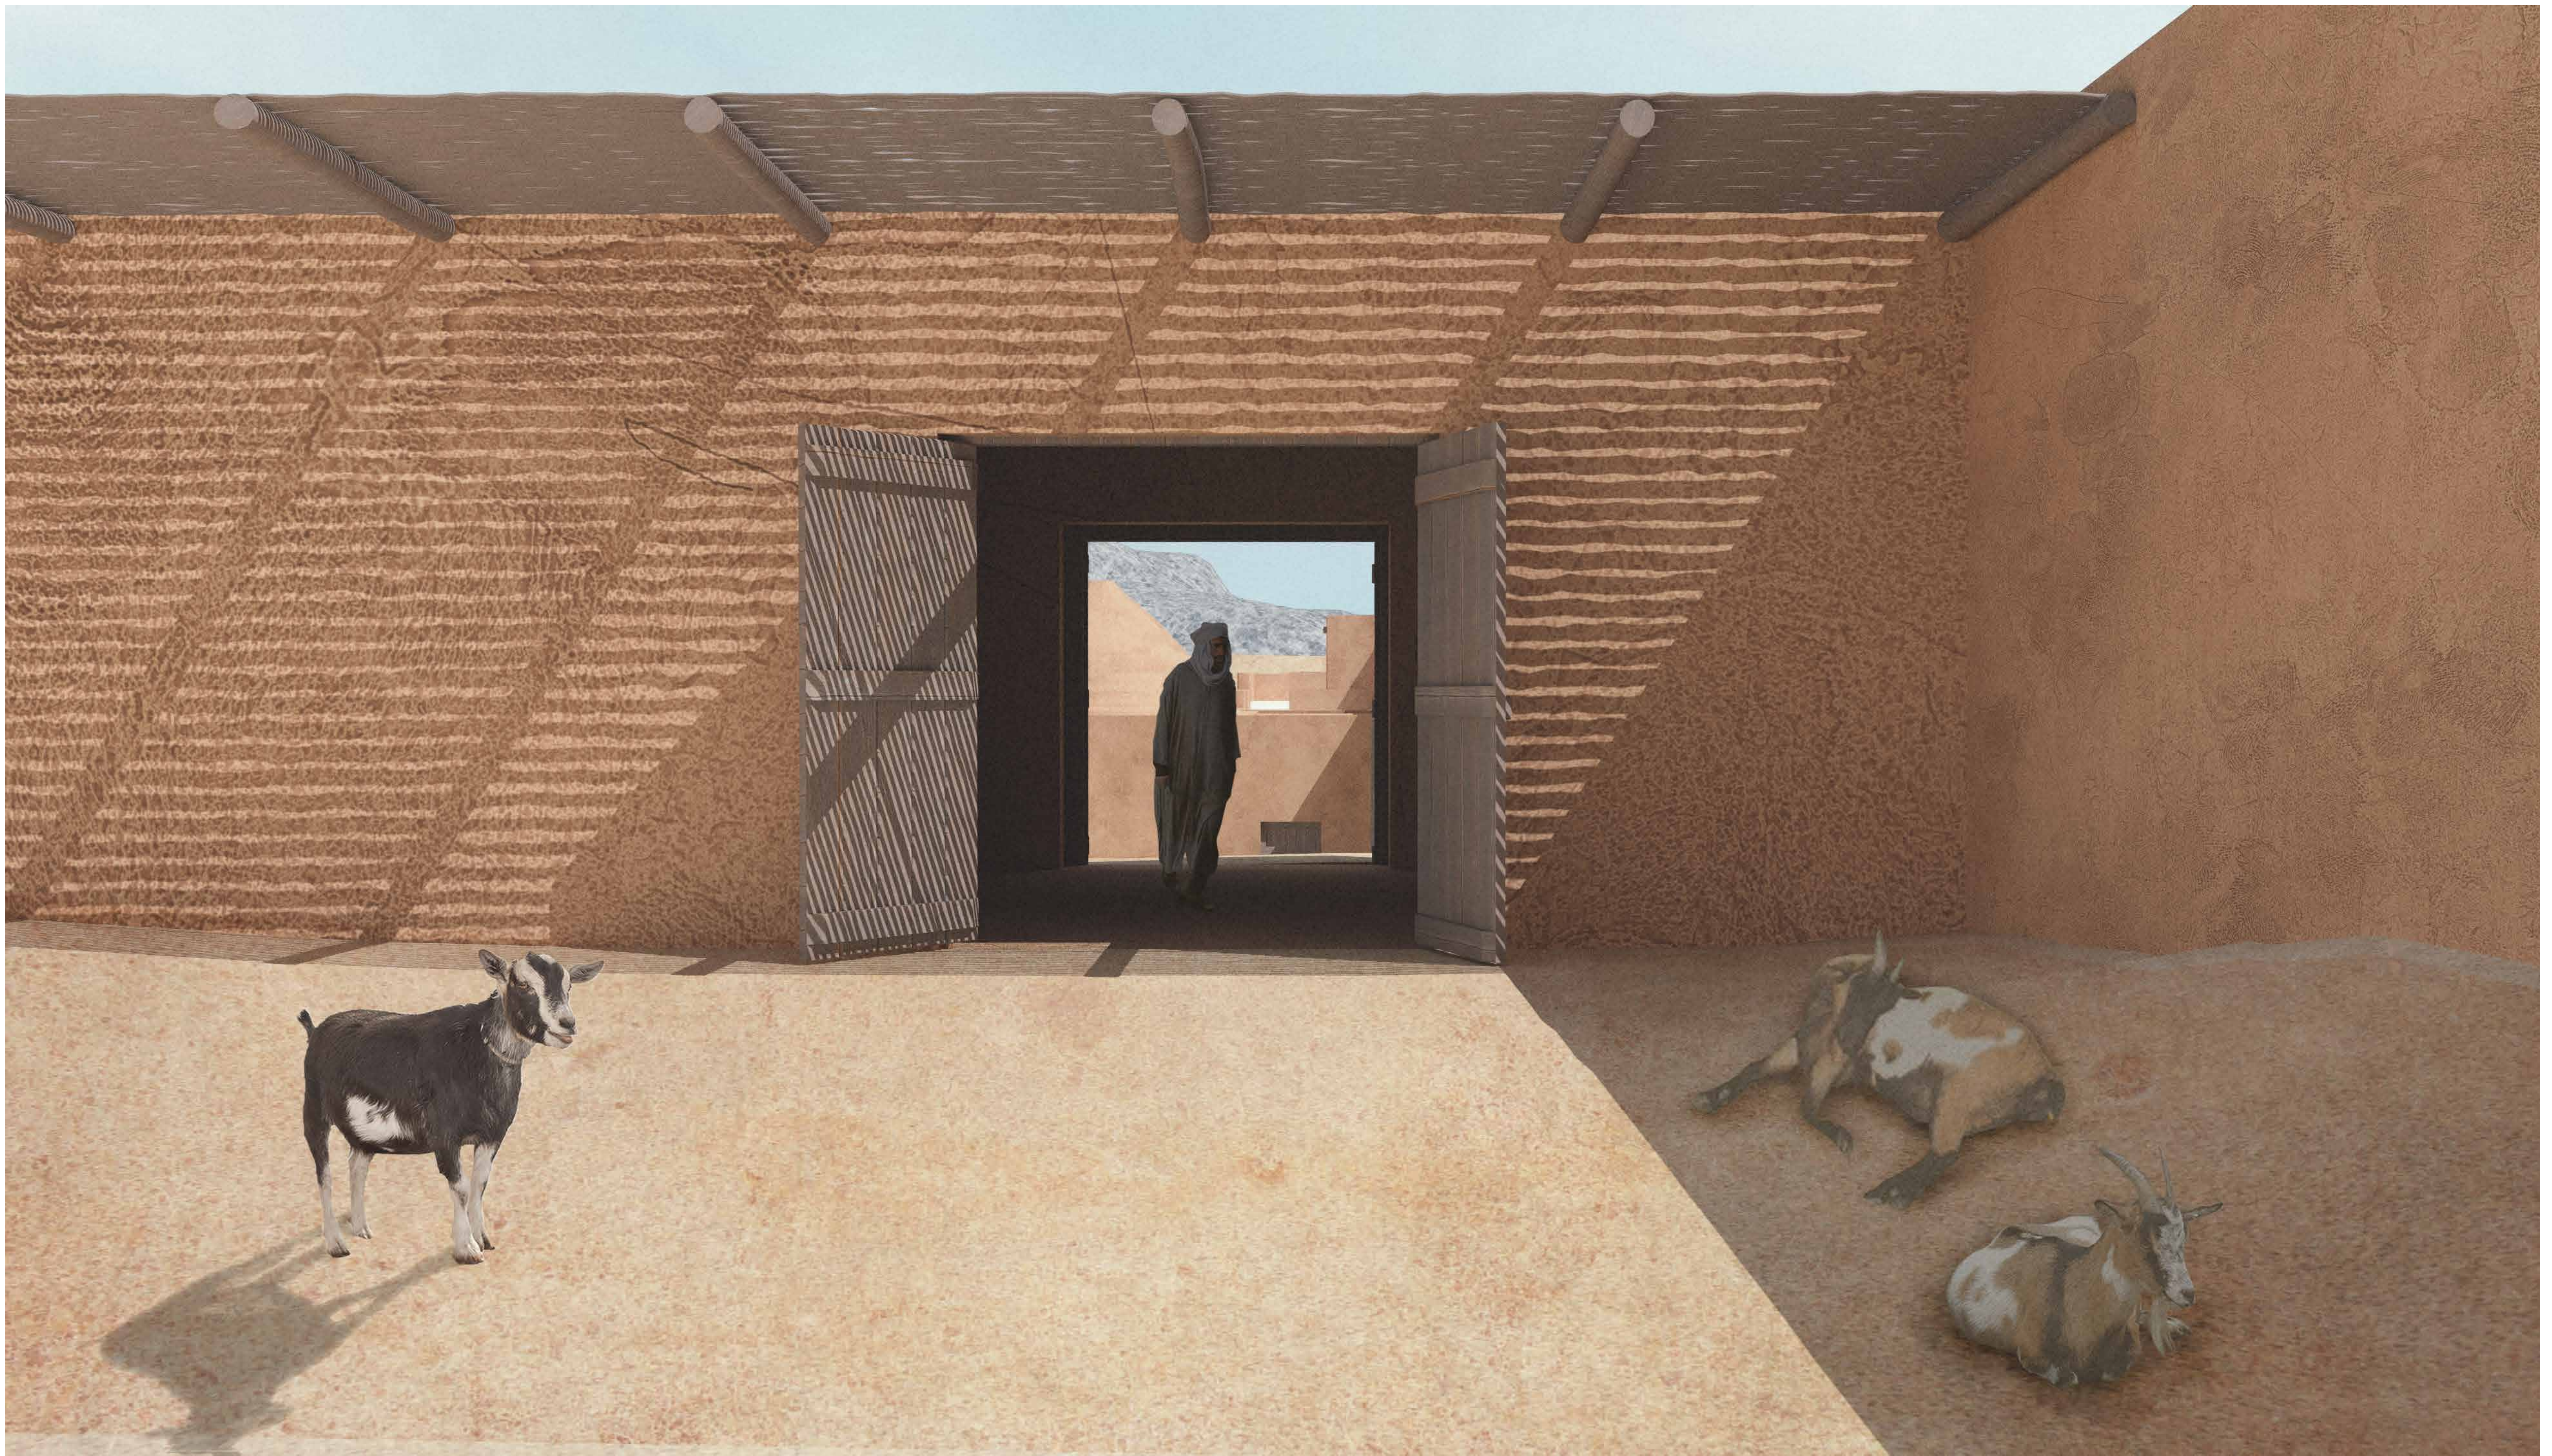

Plan  
 Animal shed - House  
 Scale - 1:100 - A0  
 Section high - contour 6m  
 0m 1m 5m 10m N

Section  
Animal shed  
Scale - 1:50 - A0

Illustration  
Animal Shed - A0

Section  
Farm Building  
Scale - 1:50 - A0

Elevation - South  
Scale - 1:100 - A0

Elevation - North  
Scale - 1:100 - A0

Axonometric  
Scale - 1:150 - A0

Illustration  
Entrance - Water - Date Palms -House - A0