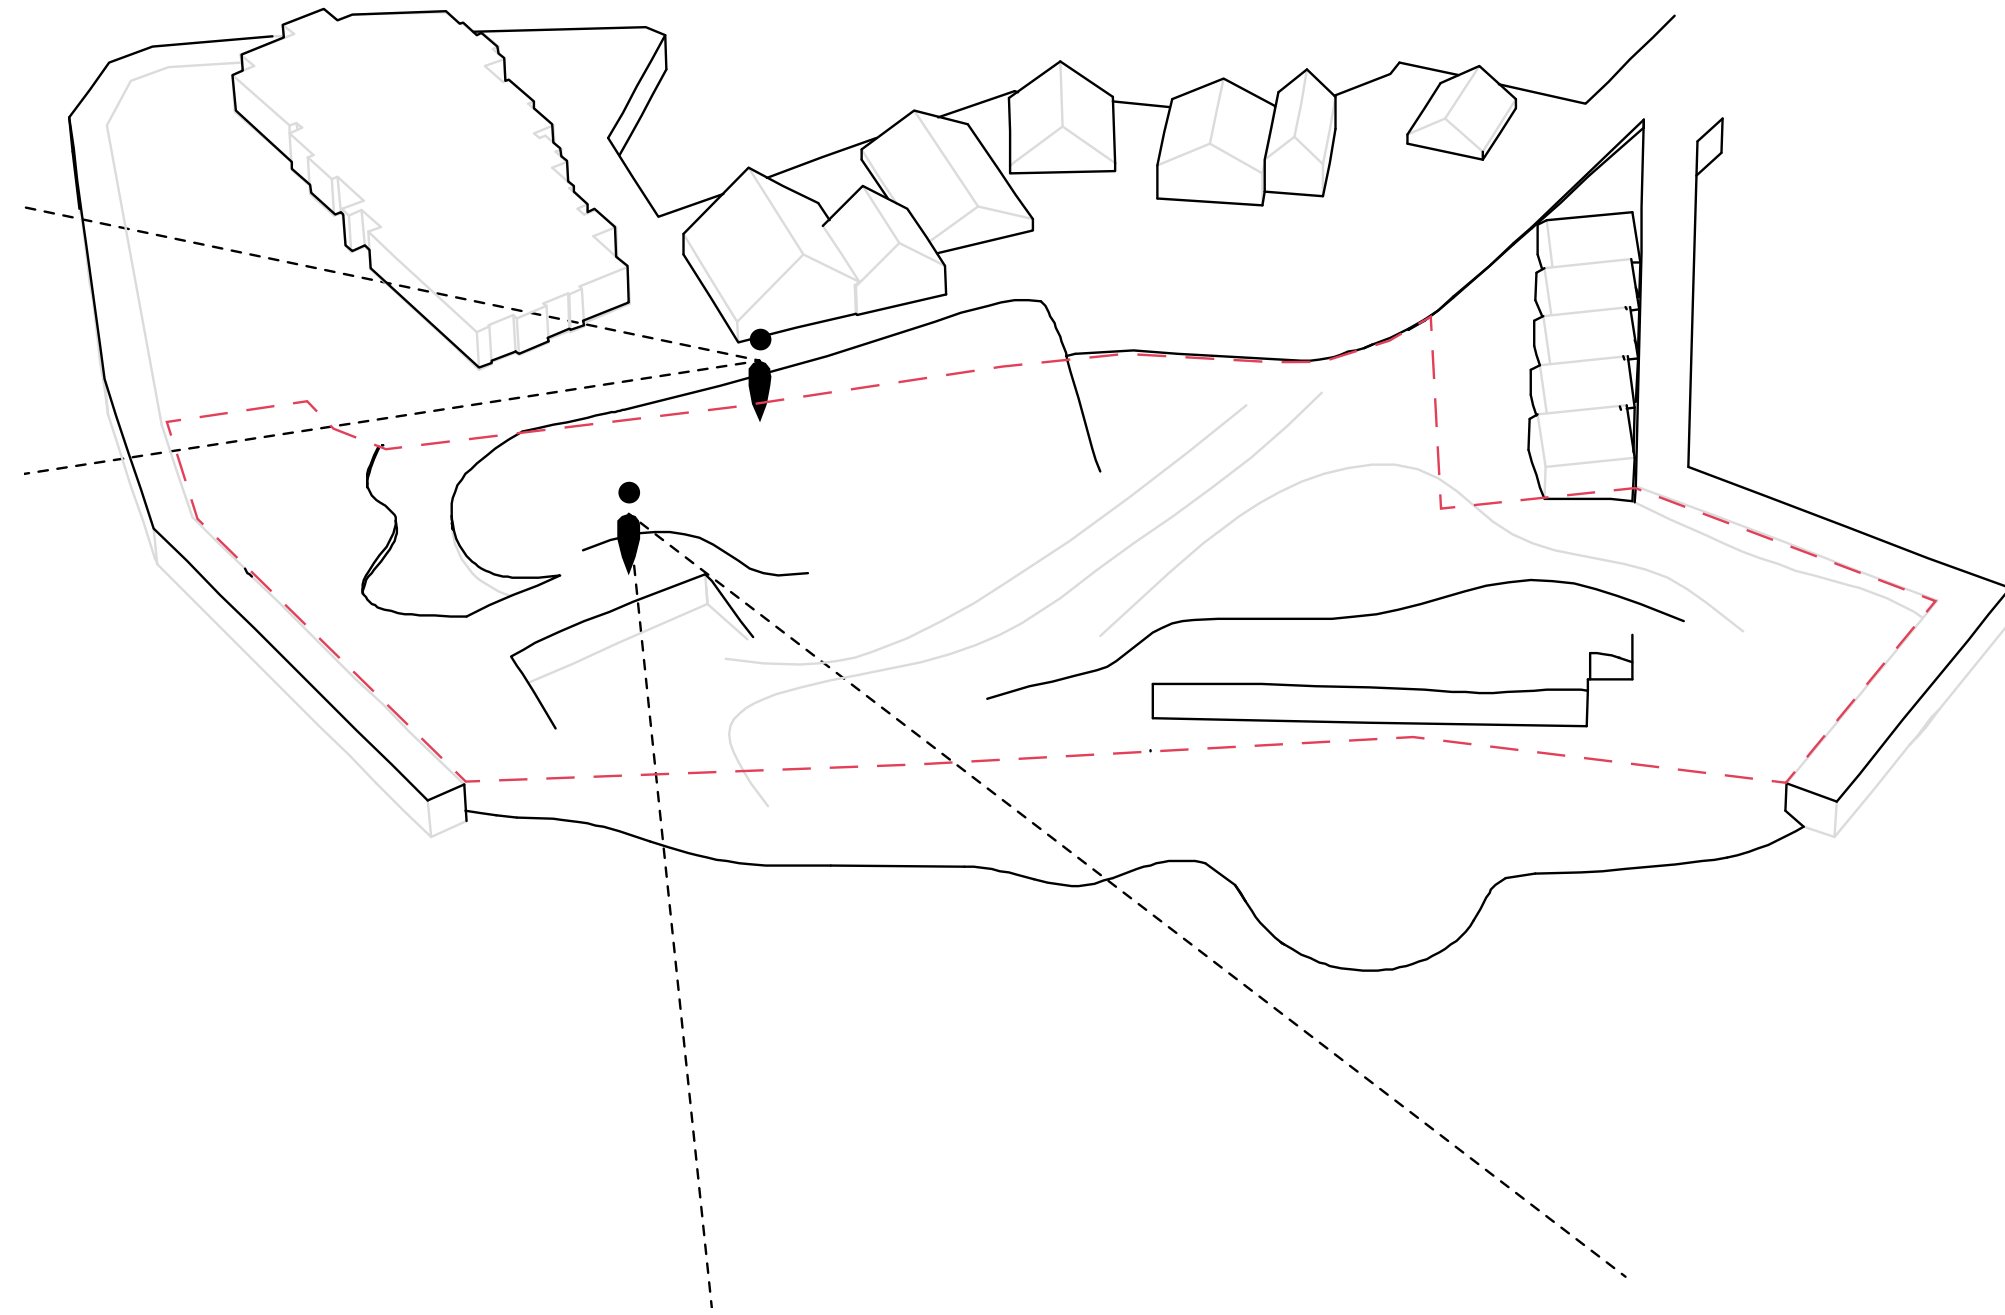

SITE

- HISTORIC
- MODERN

MAP - CURRENT SITUATION

- CONCRETE
- GRVEL AND STONE
- SAND AND GRAVEL

MAP - CURRENT SITUATION

- CONCRETE
- GRVEL AND STONE
- SAND AND GRAVEL

MAP - CURRENT SITUATION

MAP - CURRENT SITUATION

- CONCRETE
- GRAVEL AND STONE
- SAND AND GRAVEL

ÅRABROT

MORTHOLMEN

MAP - CURRENT SITUATION

- CONCRETE
- ▨ GRAVEL AND STONE
- SAND AND GRAVEL

MAP - CURRENT SITUATION

- CONCRETE
- GRAVEL AND STONE
- SAND AND GRAVEL

MAP - NEW SITUATION

MAP - NEW SITUATION

MAP - NEW SITUATION

MAP - GROUND FLOOR

PLAN - FLOOR 0 / GROUND FLOOR

SECTION - ENTRANCE BUILDING

PLAN - FLOOR -1 / CAFE FLOOR

PLAN - FLOOR -1 / CAFE FLOOR