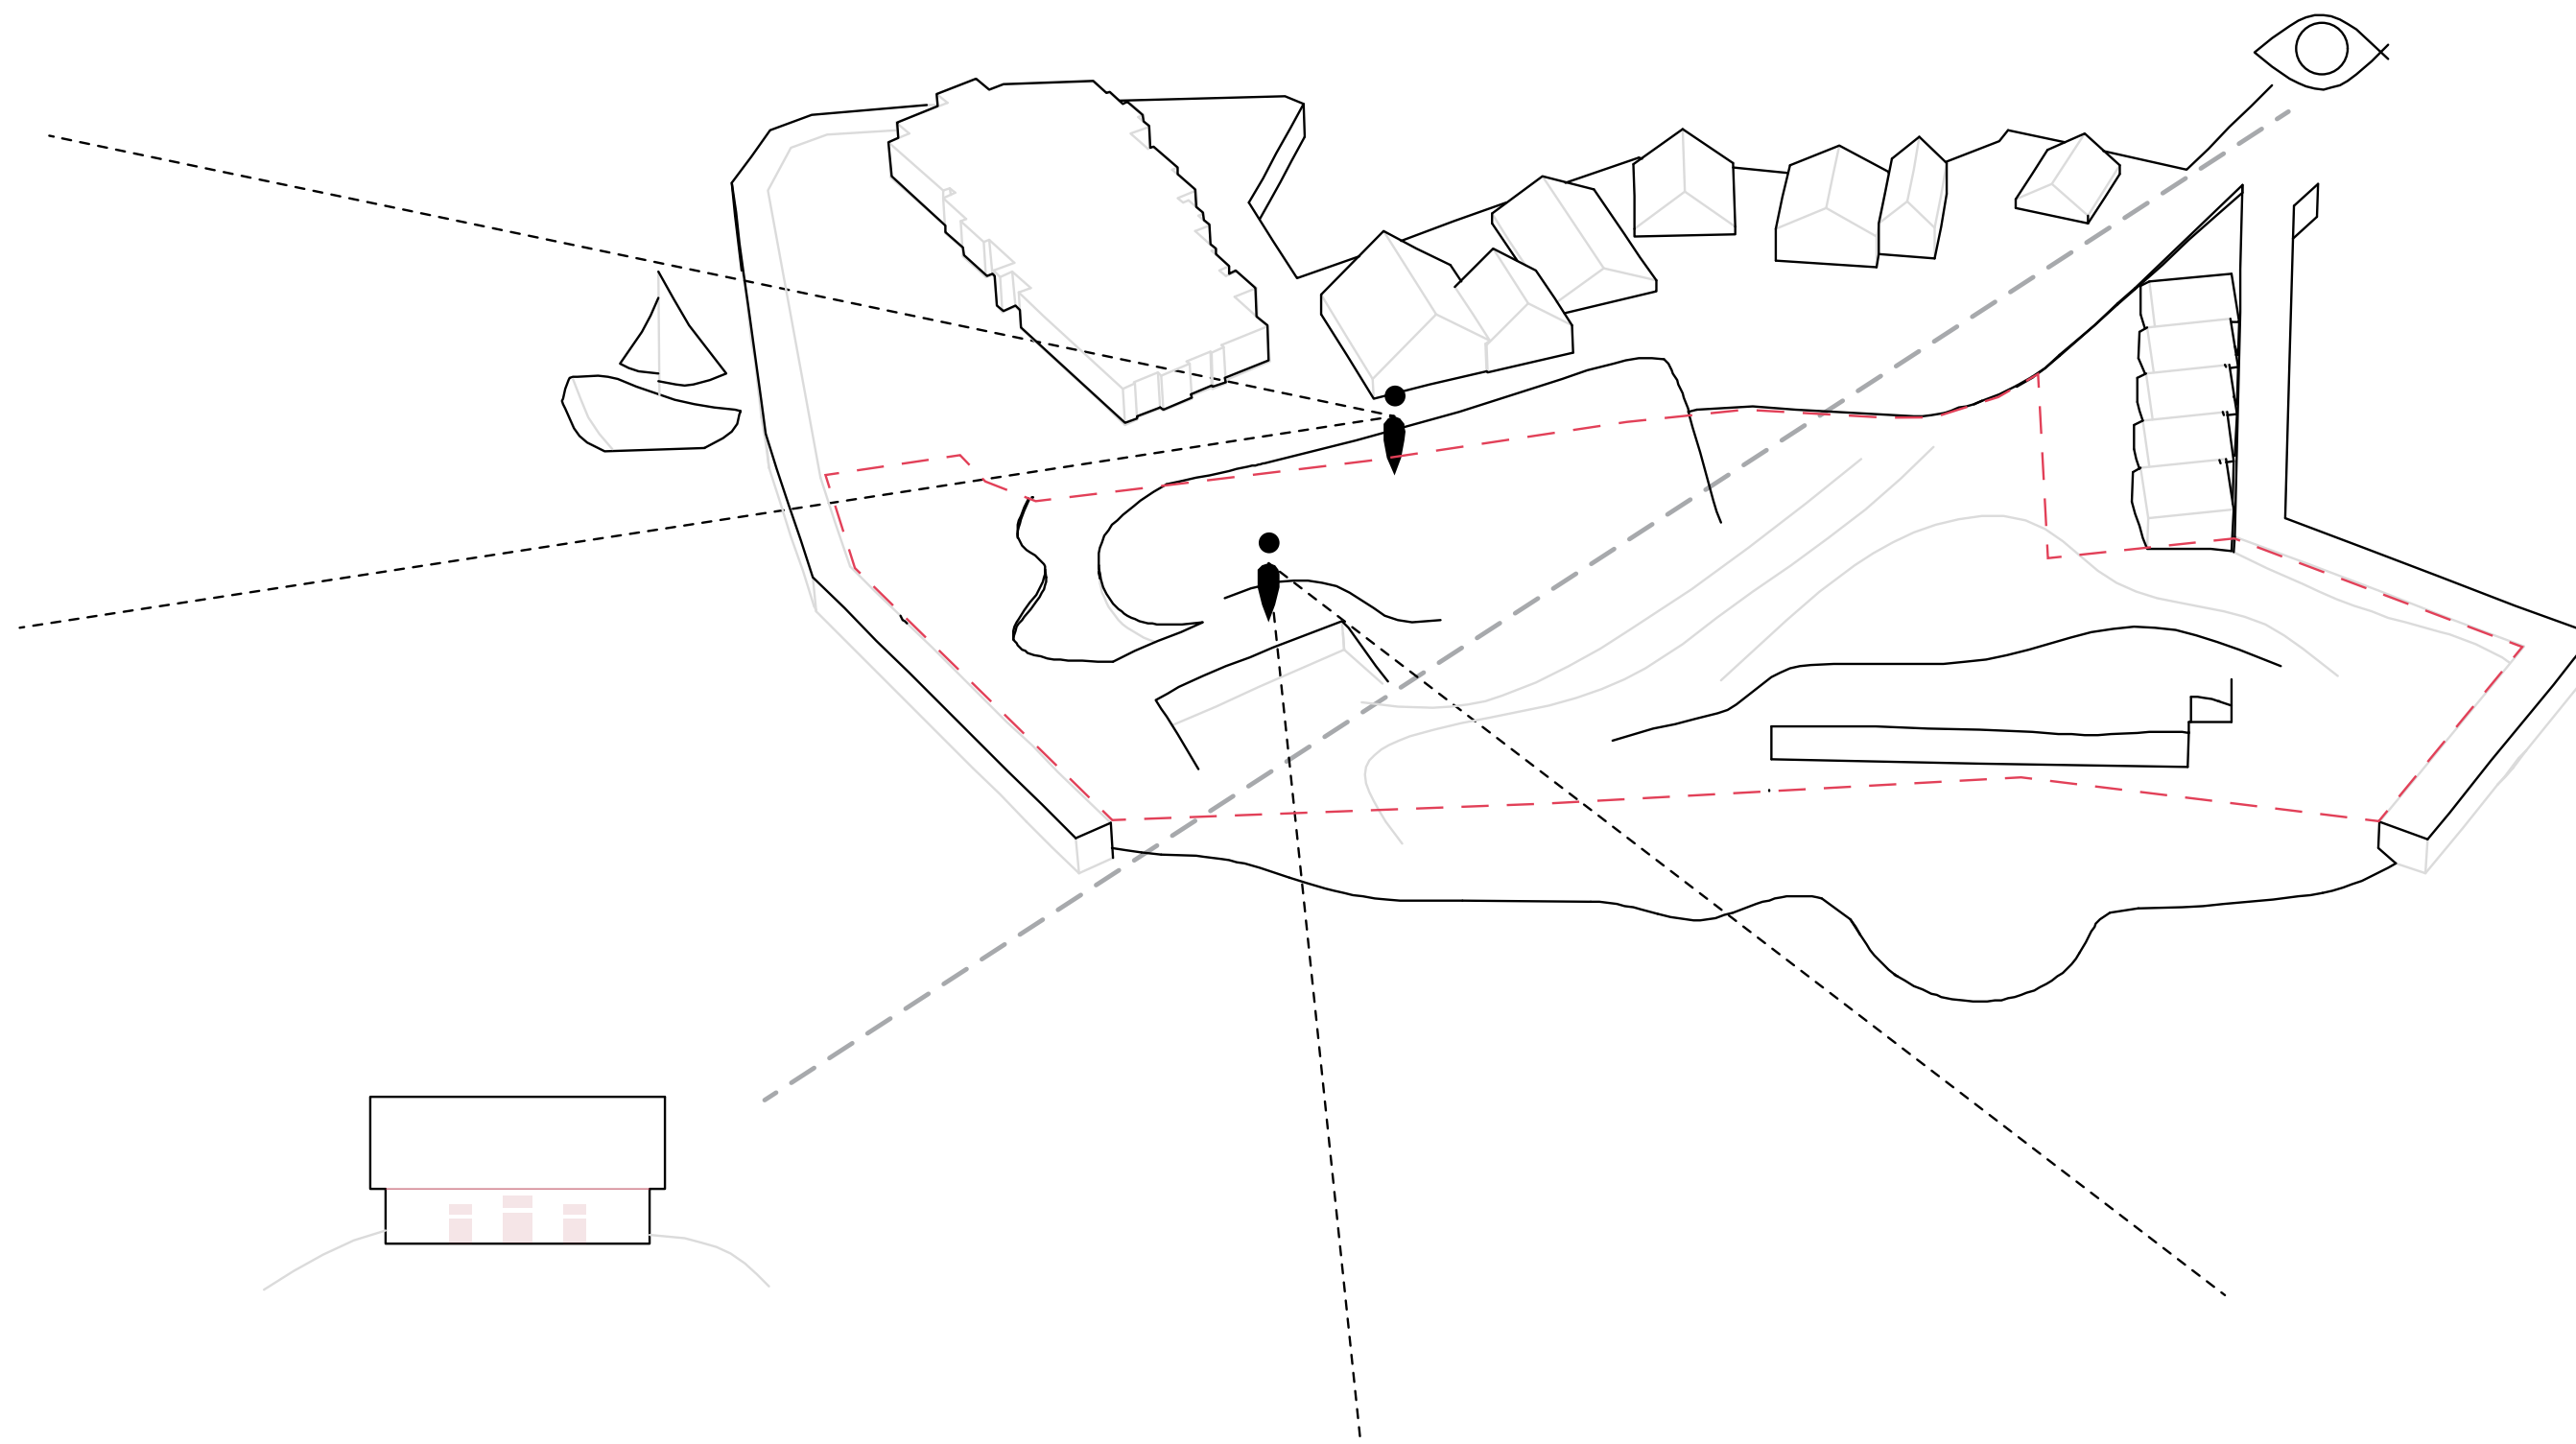

SITE

- HISTORIC
- MODERN

MAP - CURRENT SITUATION

- CONCRETE
- GRVEL AND STONE
- SAND AND GRAVEL

MAP - CURRENT SITUATION

- CONCRETE
- GRVEL AND STONE
- SAND AND GRAVEL

MAP - CURRENT SITUATION

MAP - CURRENT SITUATION

- CONCRETE
- GRAVEL AND STONE
- SAND AND GRAVEL

ÅRABROT

MORTHOLMEN

MAP - CURRENT SITUATION

- CONCRETE
- ▨ GRAVEL AND STONE
- SAND AND GRAVEL

MAP - CURRENT SITUATION

- CONCRETE
- GRAVEL AND STONE
- SAND AND GRAVEL

MAP - NEW SITUATION

MAP - NEW SITUATION

MAP - NEW SITUATION

MAP - GROUND FLOOR

PLAN - FLOOR 0 / GROUND FLOOR

SECTION - ENTRANCE BUILDING

PLAN - FLOOR -1 / CAFE FLOOR

PLAN - FLOOR -1 / CAFE FLOOR