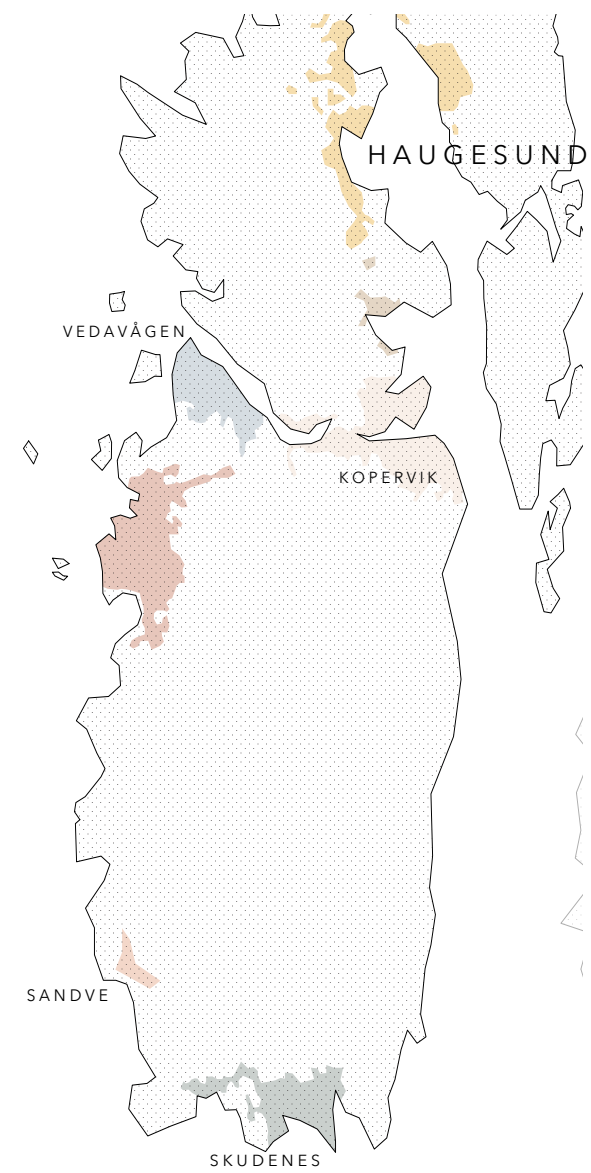

ÅKREHAMN, KARMØY