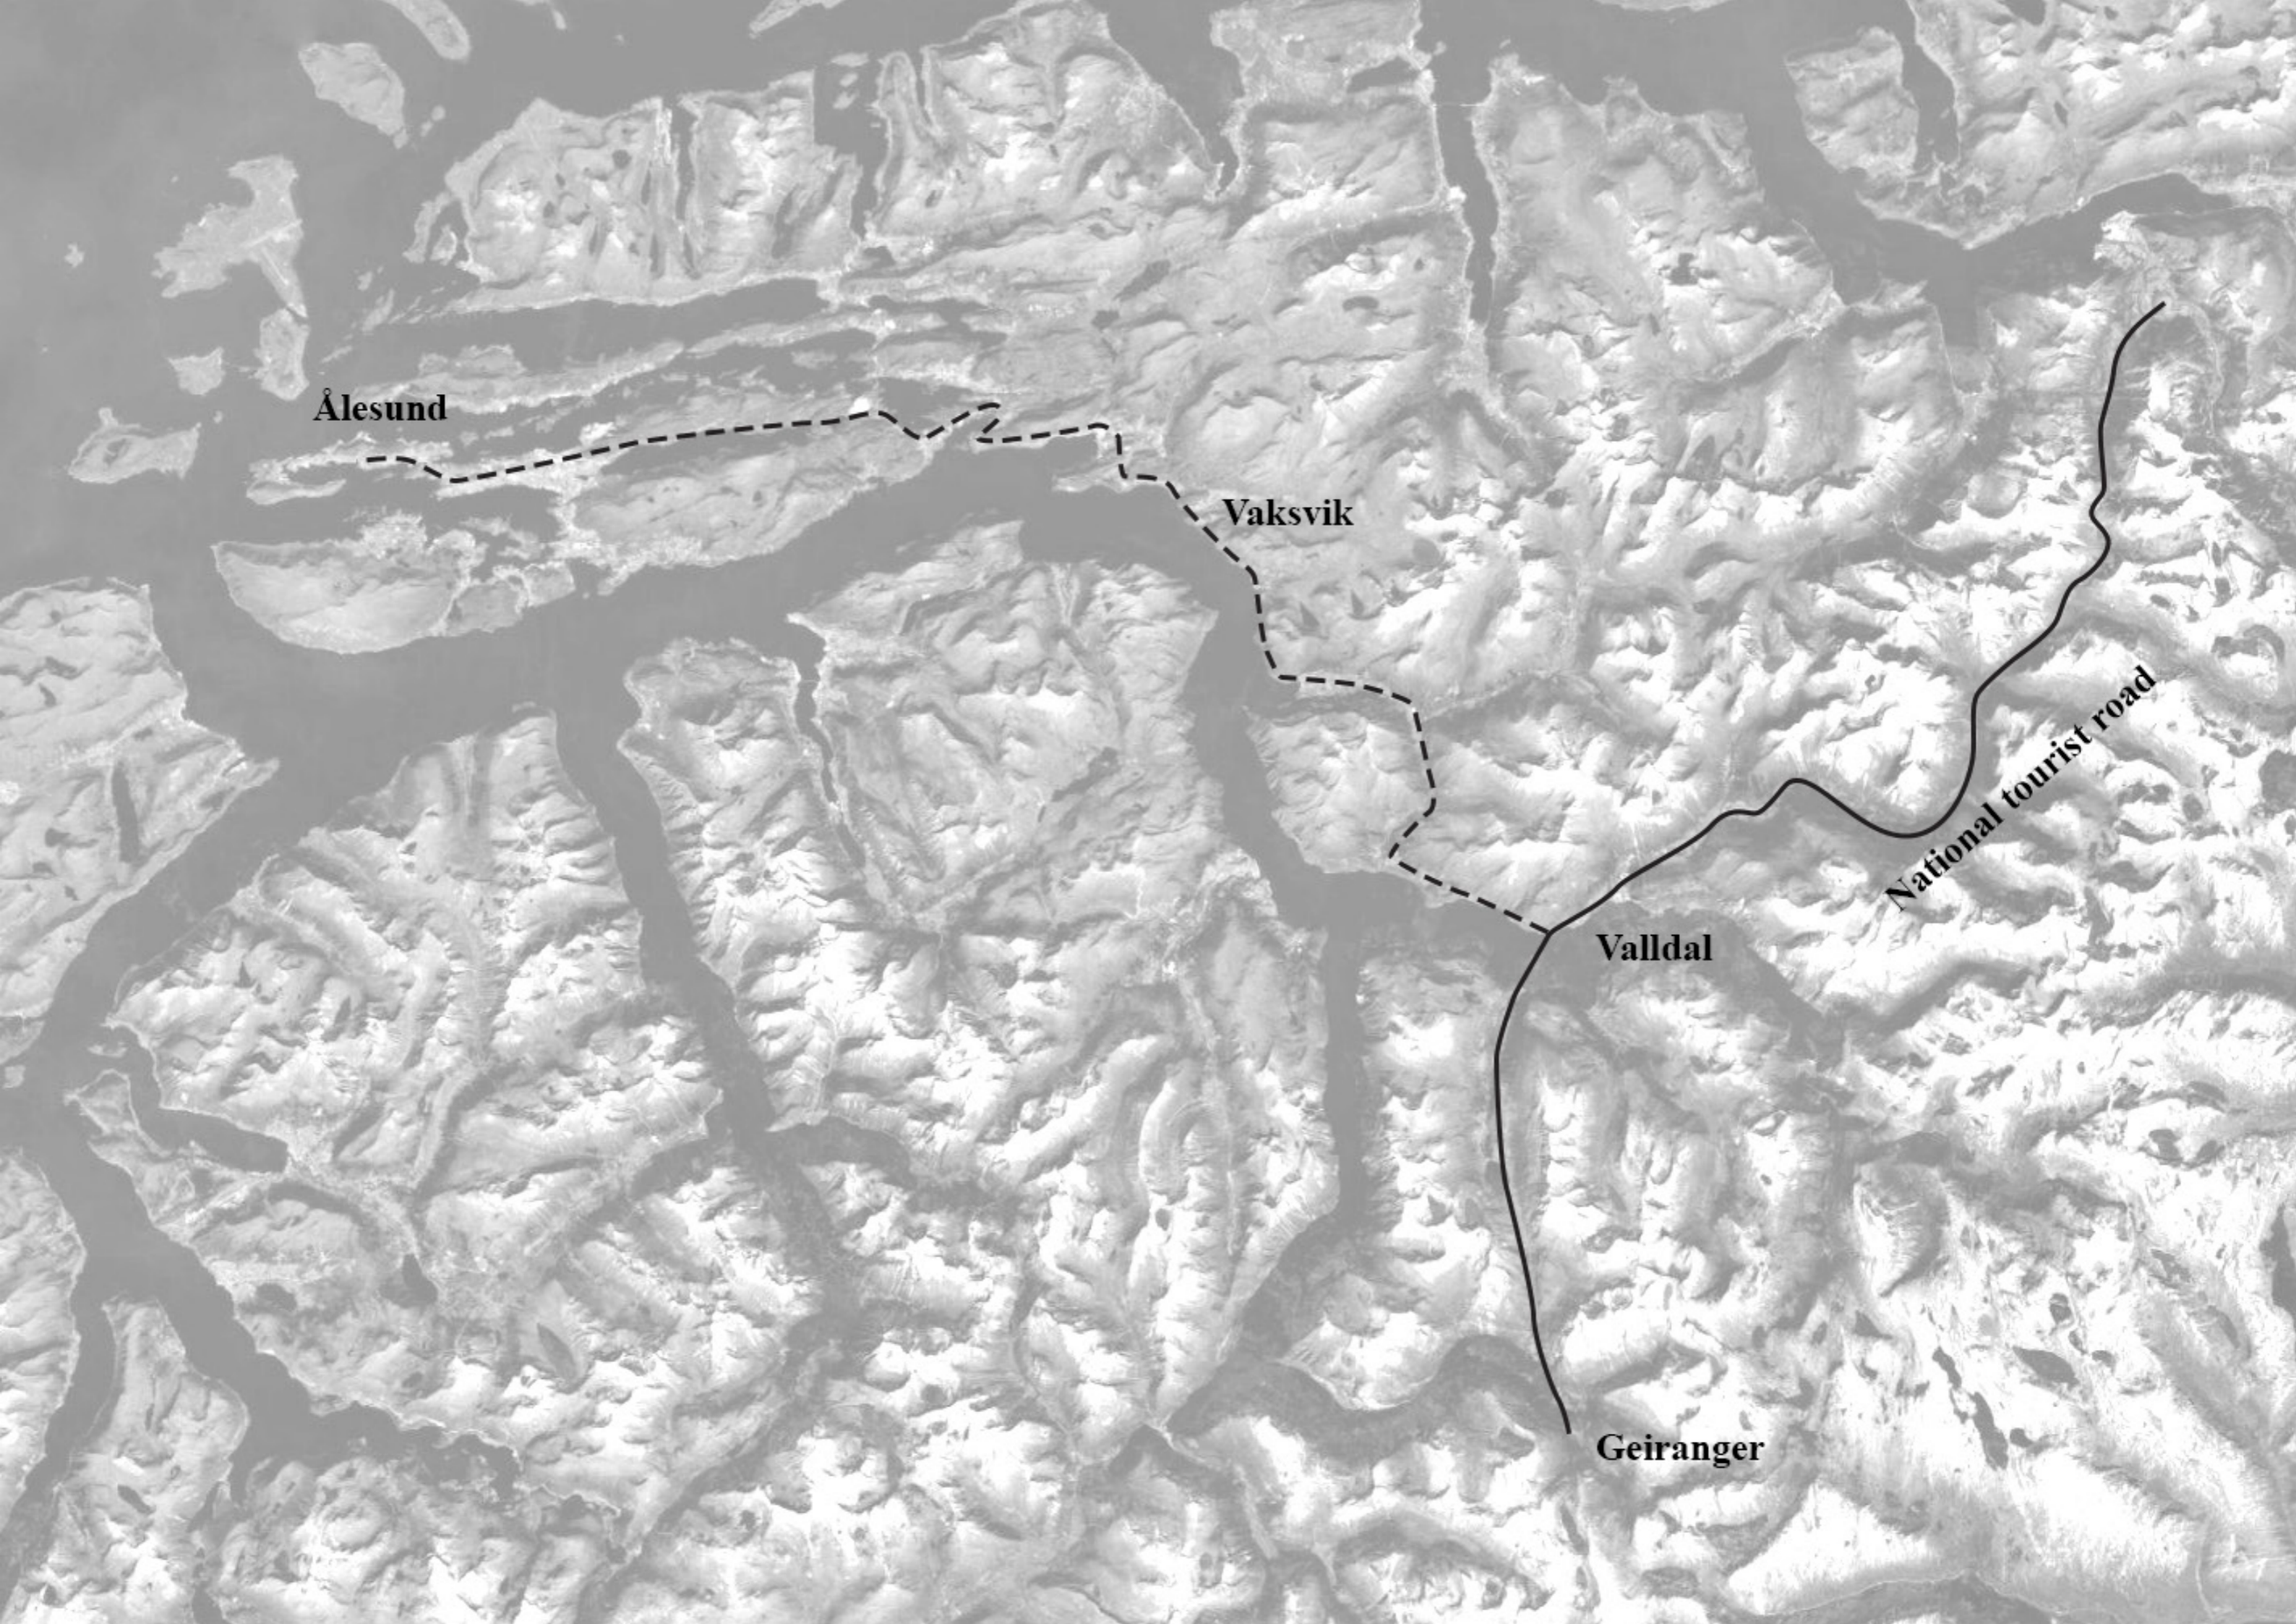

POWER PLANT

– Schematic of Coanda Effect Screen

Ålesund

Vaksvik

Valldal

Geiranger

National tourist road