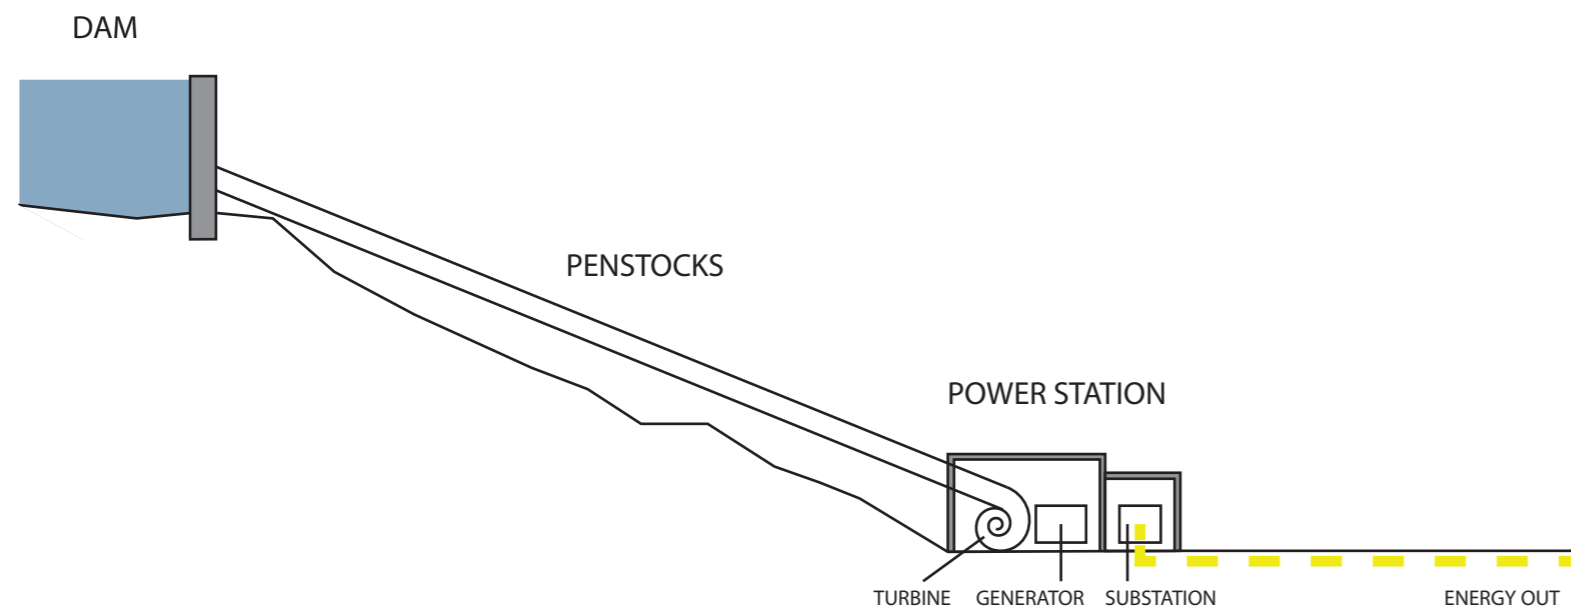

POWER PLANT

– Schematic of Coanda Effect Screen

Ålesund

Vaksvik

Valldal

Geiranger

National tourist road