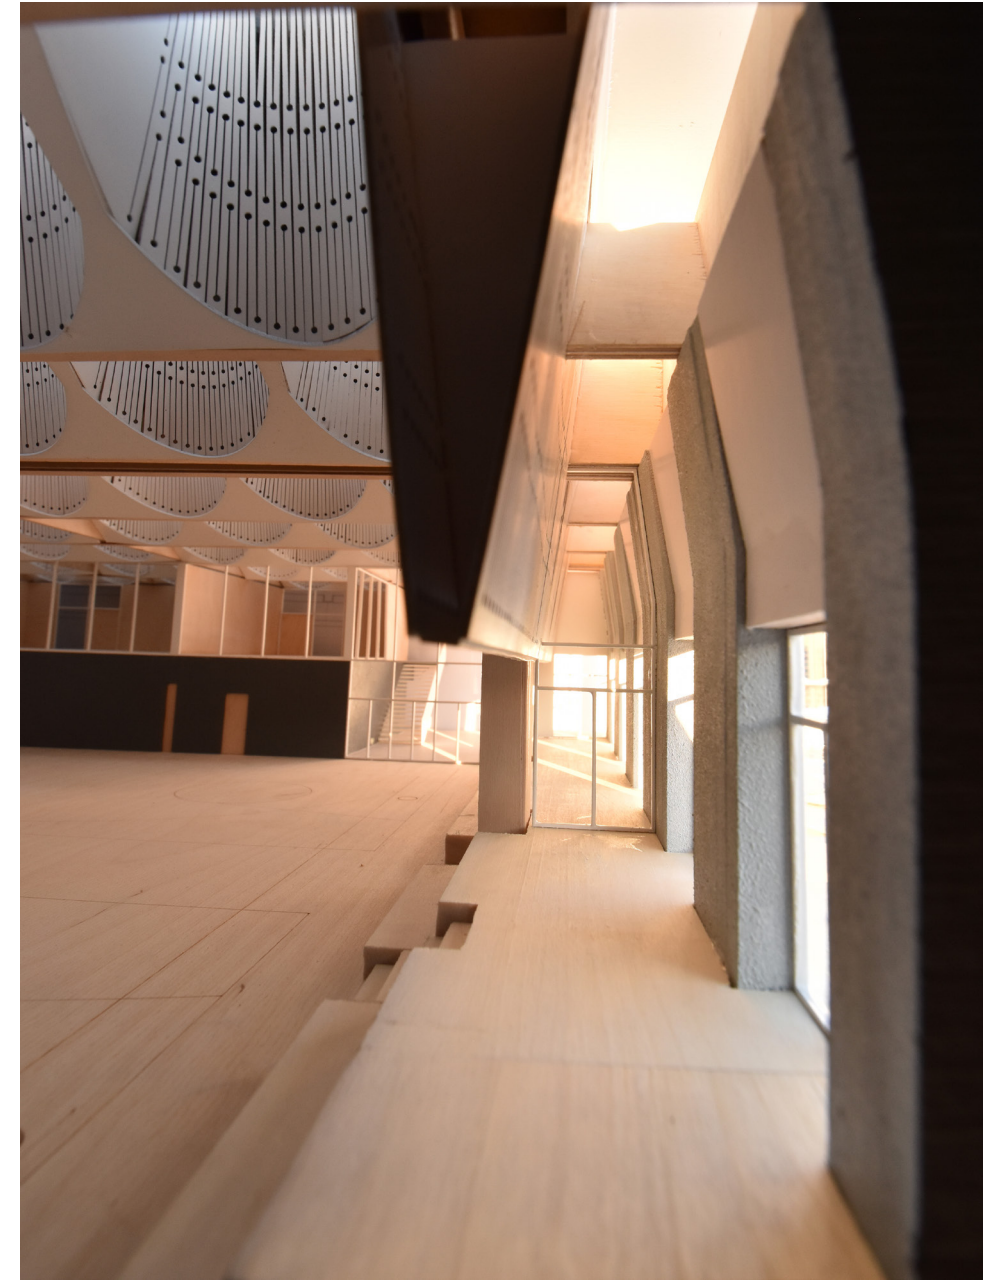

Model photos

No shutters installed

Shutters closed

Shutters open

Simulated sun angle from June to December
Time: 11:30