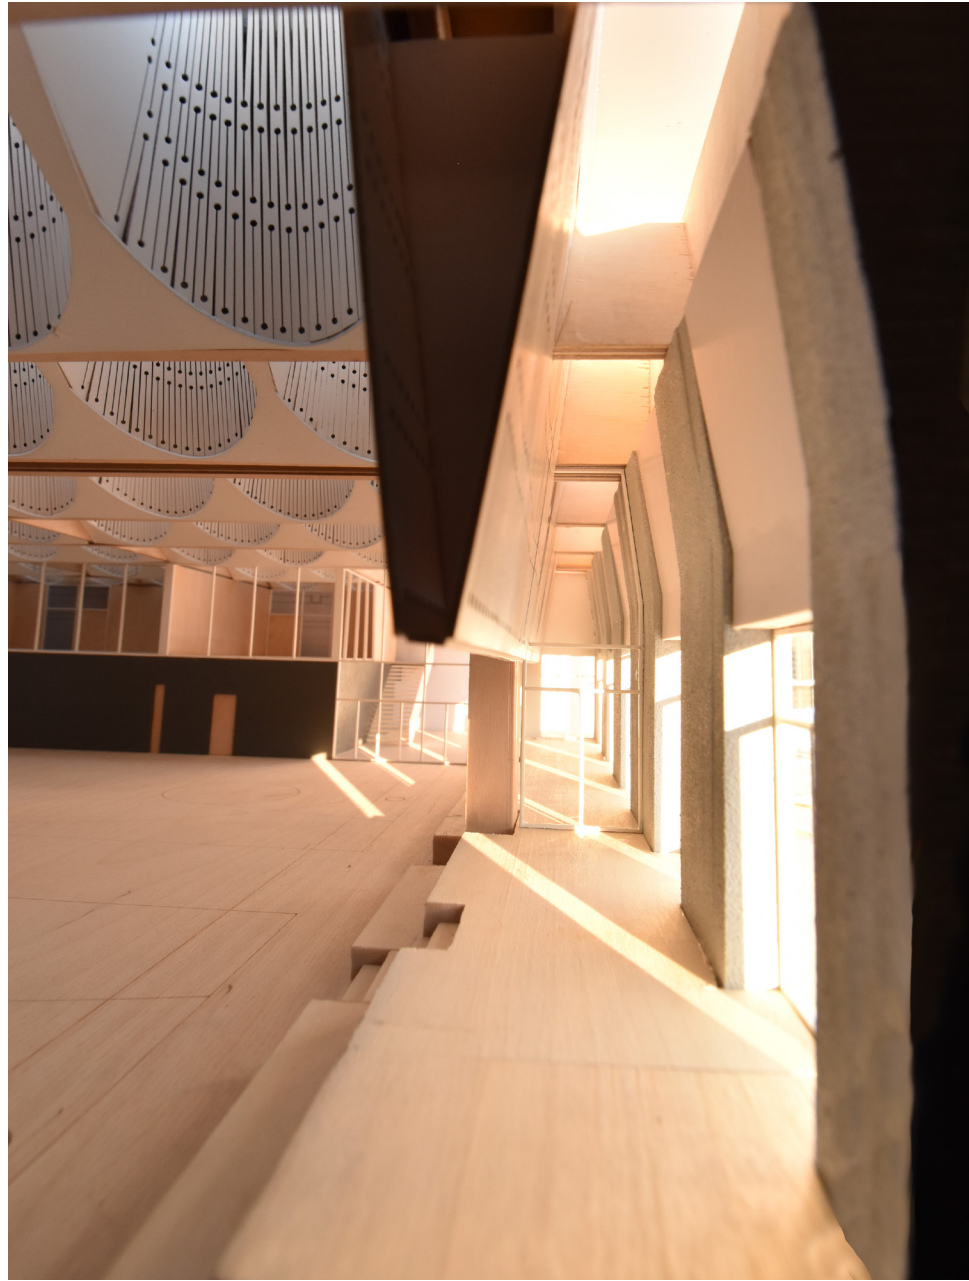

Model photos

No shutters installed

Shutters closed

Shutters open

Simulated sun angle from June to December
Time: 11:30