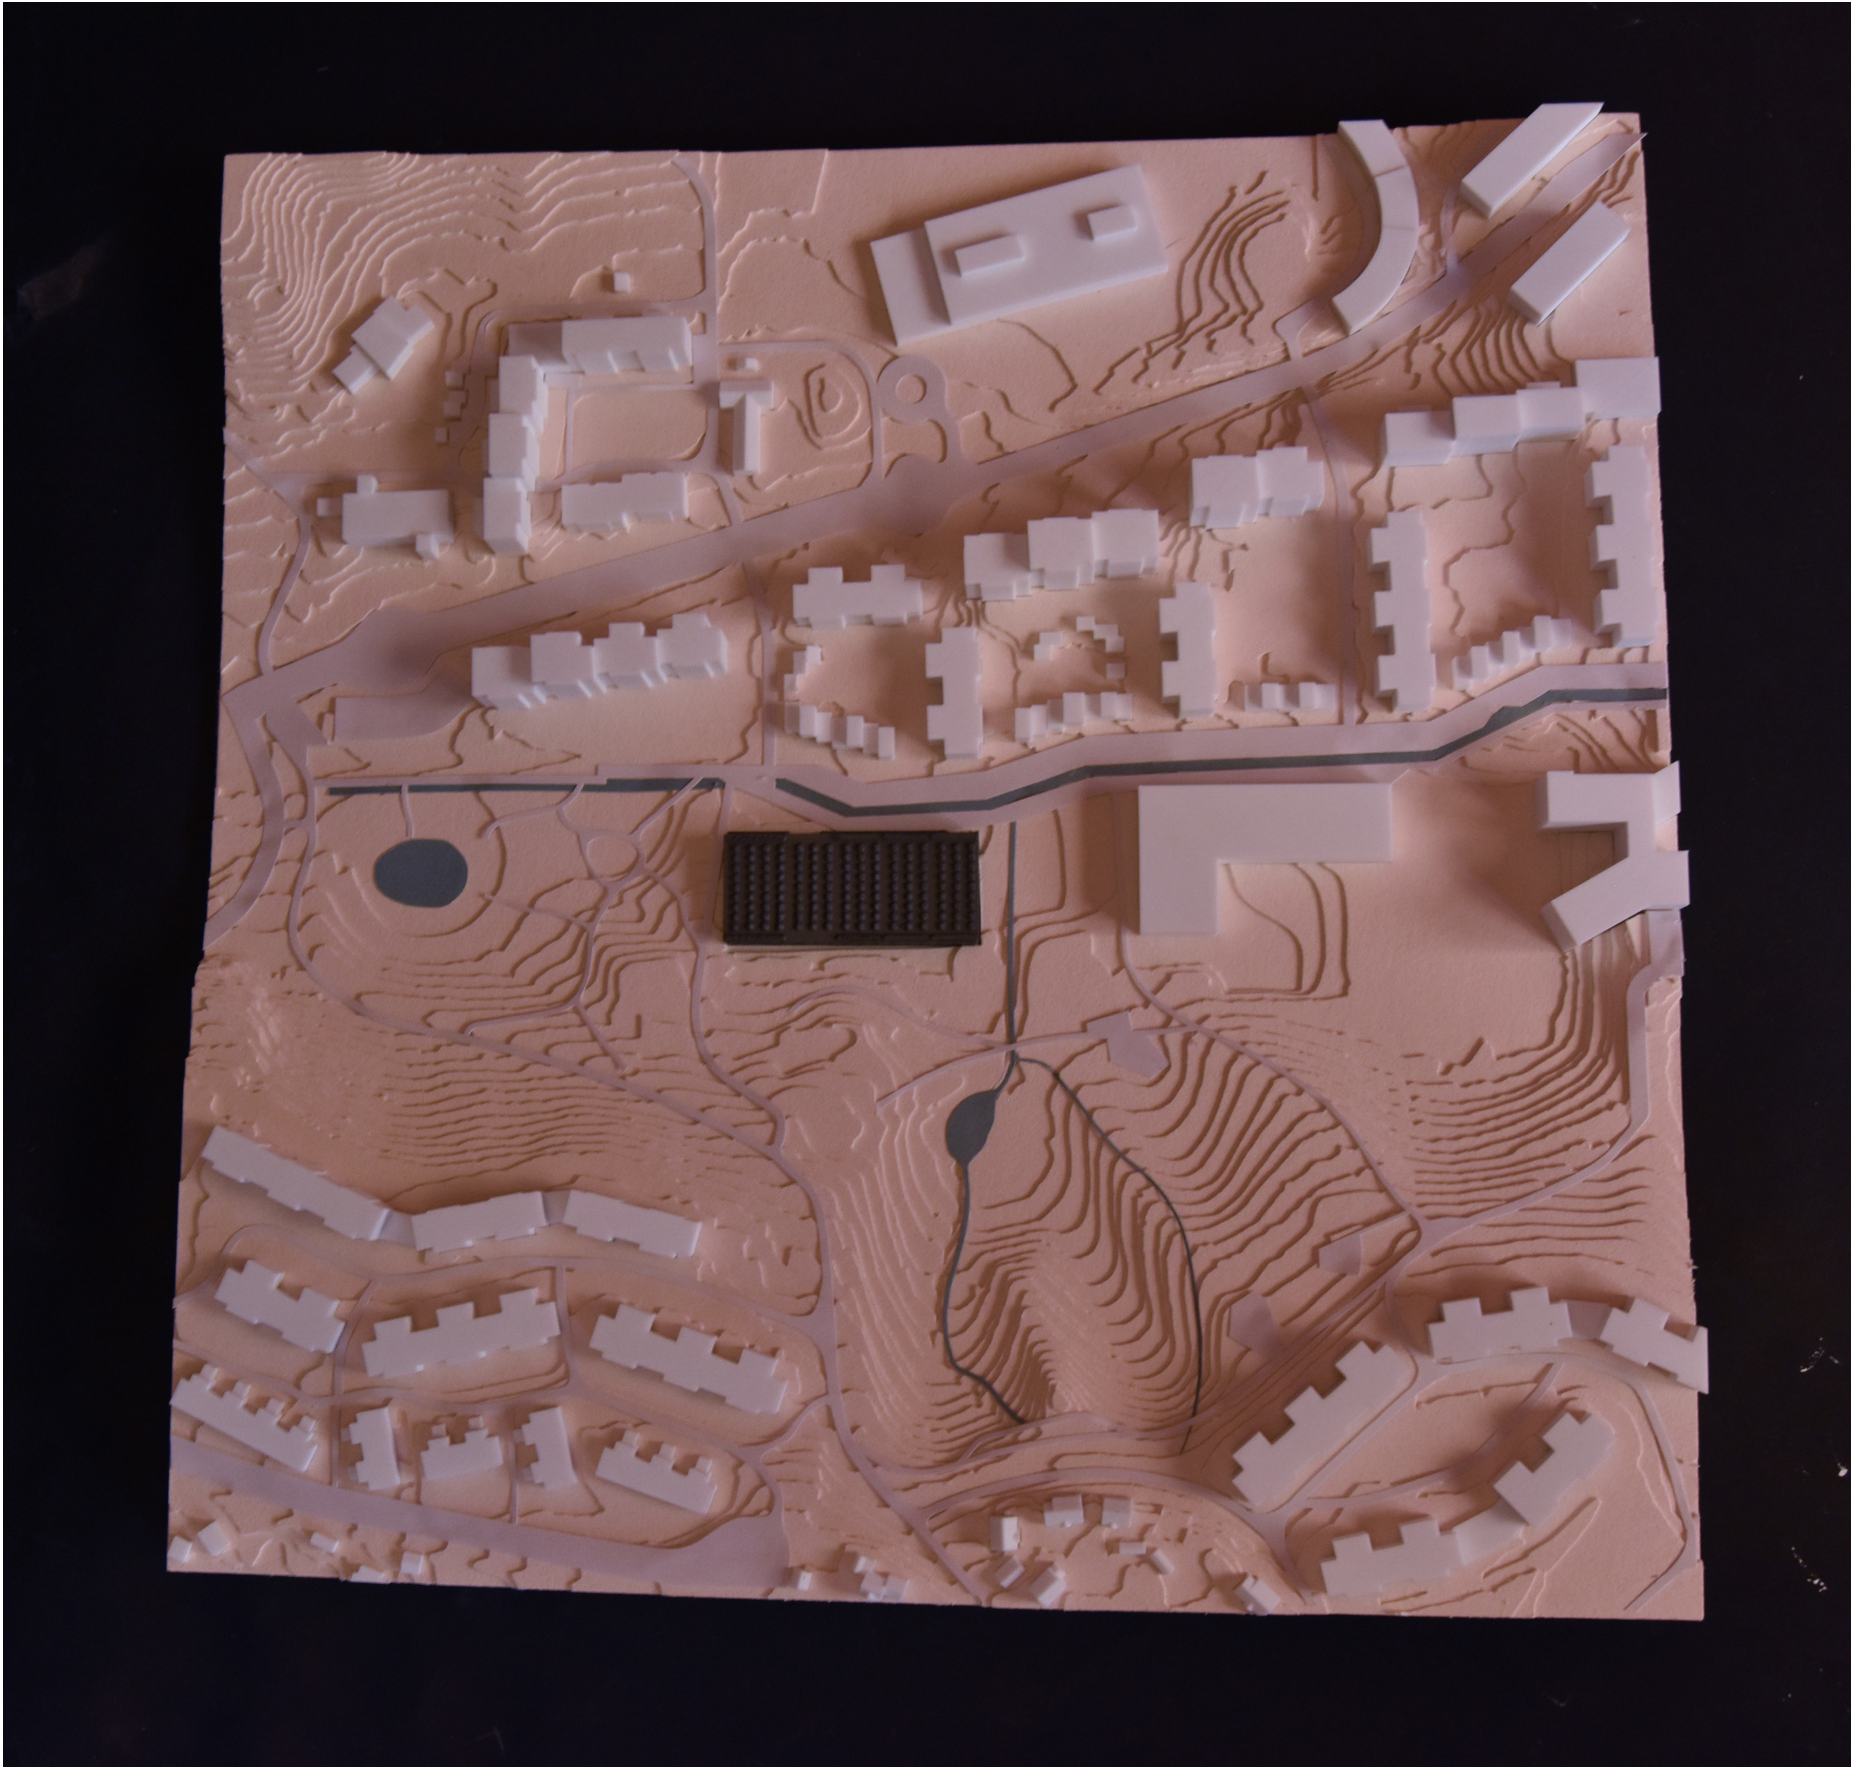

Model photos

No shutters installed

Shutters closed

Shutters open

Simulated sun angle from June to December
Time: 11:30