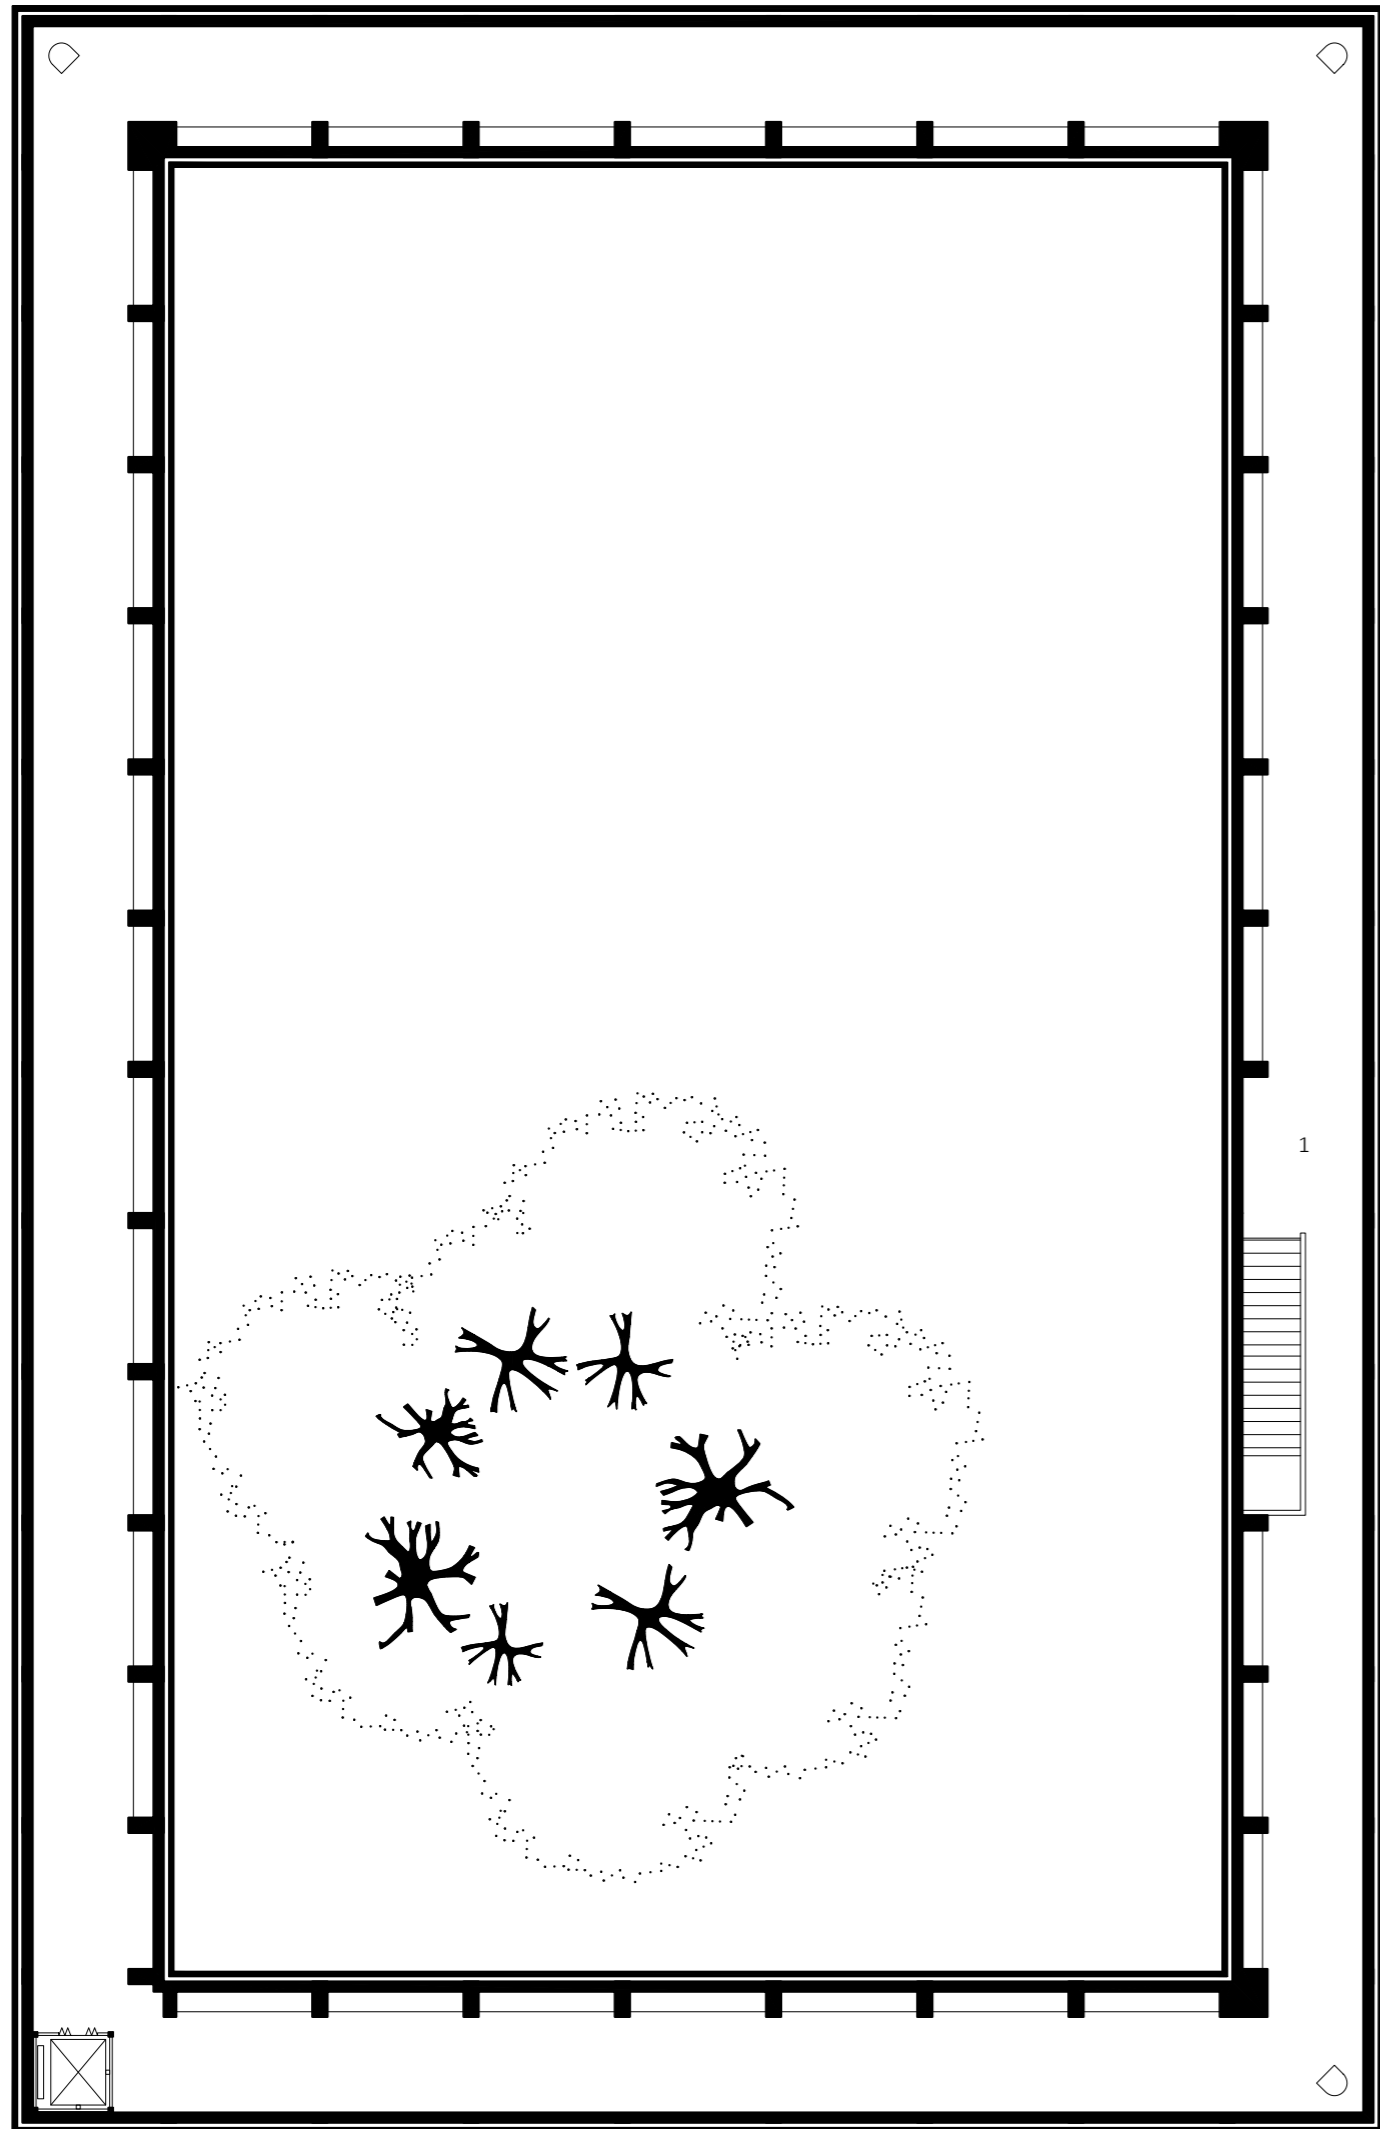

ROOF PLAN 1:1000

ZHENG ZHOU

Ferry Terminal
22.Juli senter

GROUND FLOOR 1:150

ZHENG ZHOU

- 1 Entrance
- 2 Car wreckage
- 3 Clock
- 4 Surveillance video
- 5 Film from survivors
- 6 Paintings for 22. Juli
- 7 Picture of Utøya
- 8 Digital recording items
- 9 Poetry stoa
- 10 Rose garden
- 11 Entrance for sanctuary
- 12 Toilet

CLOISTER FLOOR 1:150

ZHENG ZHOU

- 1 Room of remember
- 2 Staircase to Library
- 3 Staircase to Speaching hall

TERRACE FLOOR 1:150

ZHENG ZHOU

- 1 Small coffeeshop
- 2 Speaching hall
- 3 Storage for chairs
- 4 Roof terrace
- 5 Toilet

LIBRARY FLOOR 1:150

ZHENG ZHOU

- 1 Maintenance room
- 2 Storage for coffeeshop
- 3 Library
- 4 Long bench
- 5 Staff toilet with locker

SECTION AA 1:150

ZHENG ZHOU

SECTION BB 1:150

ZHENG ZHOU

SECTION CC 1:150