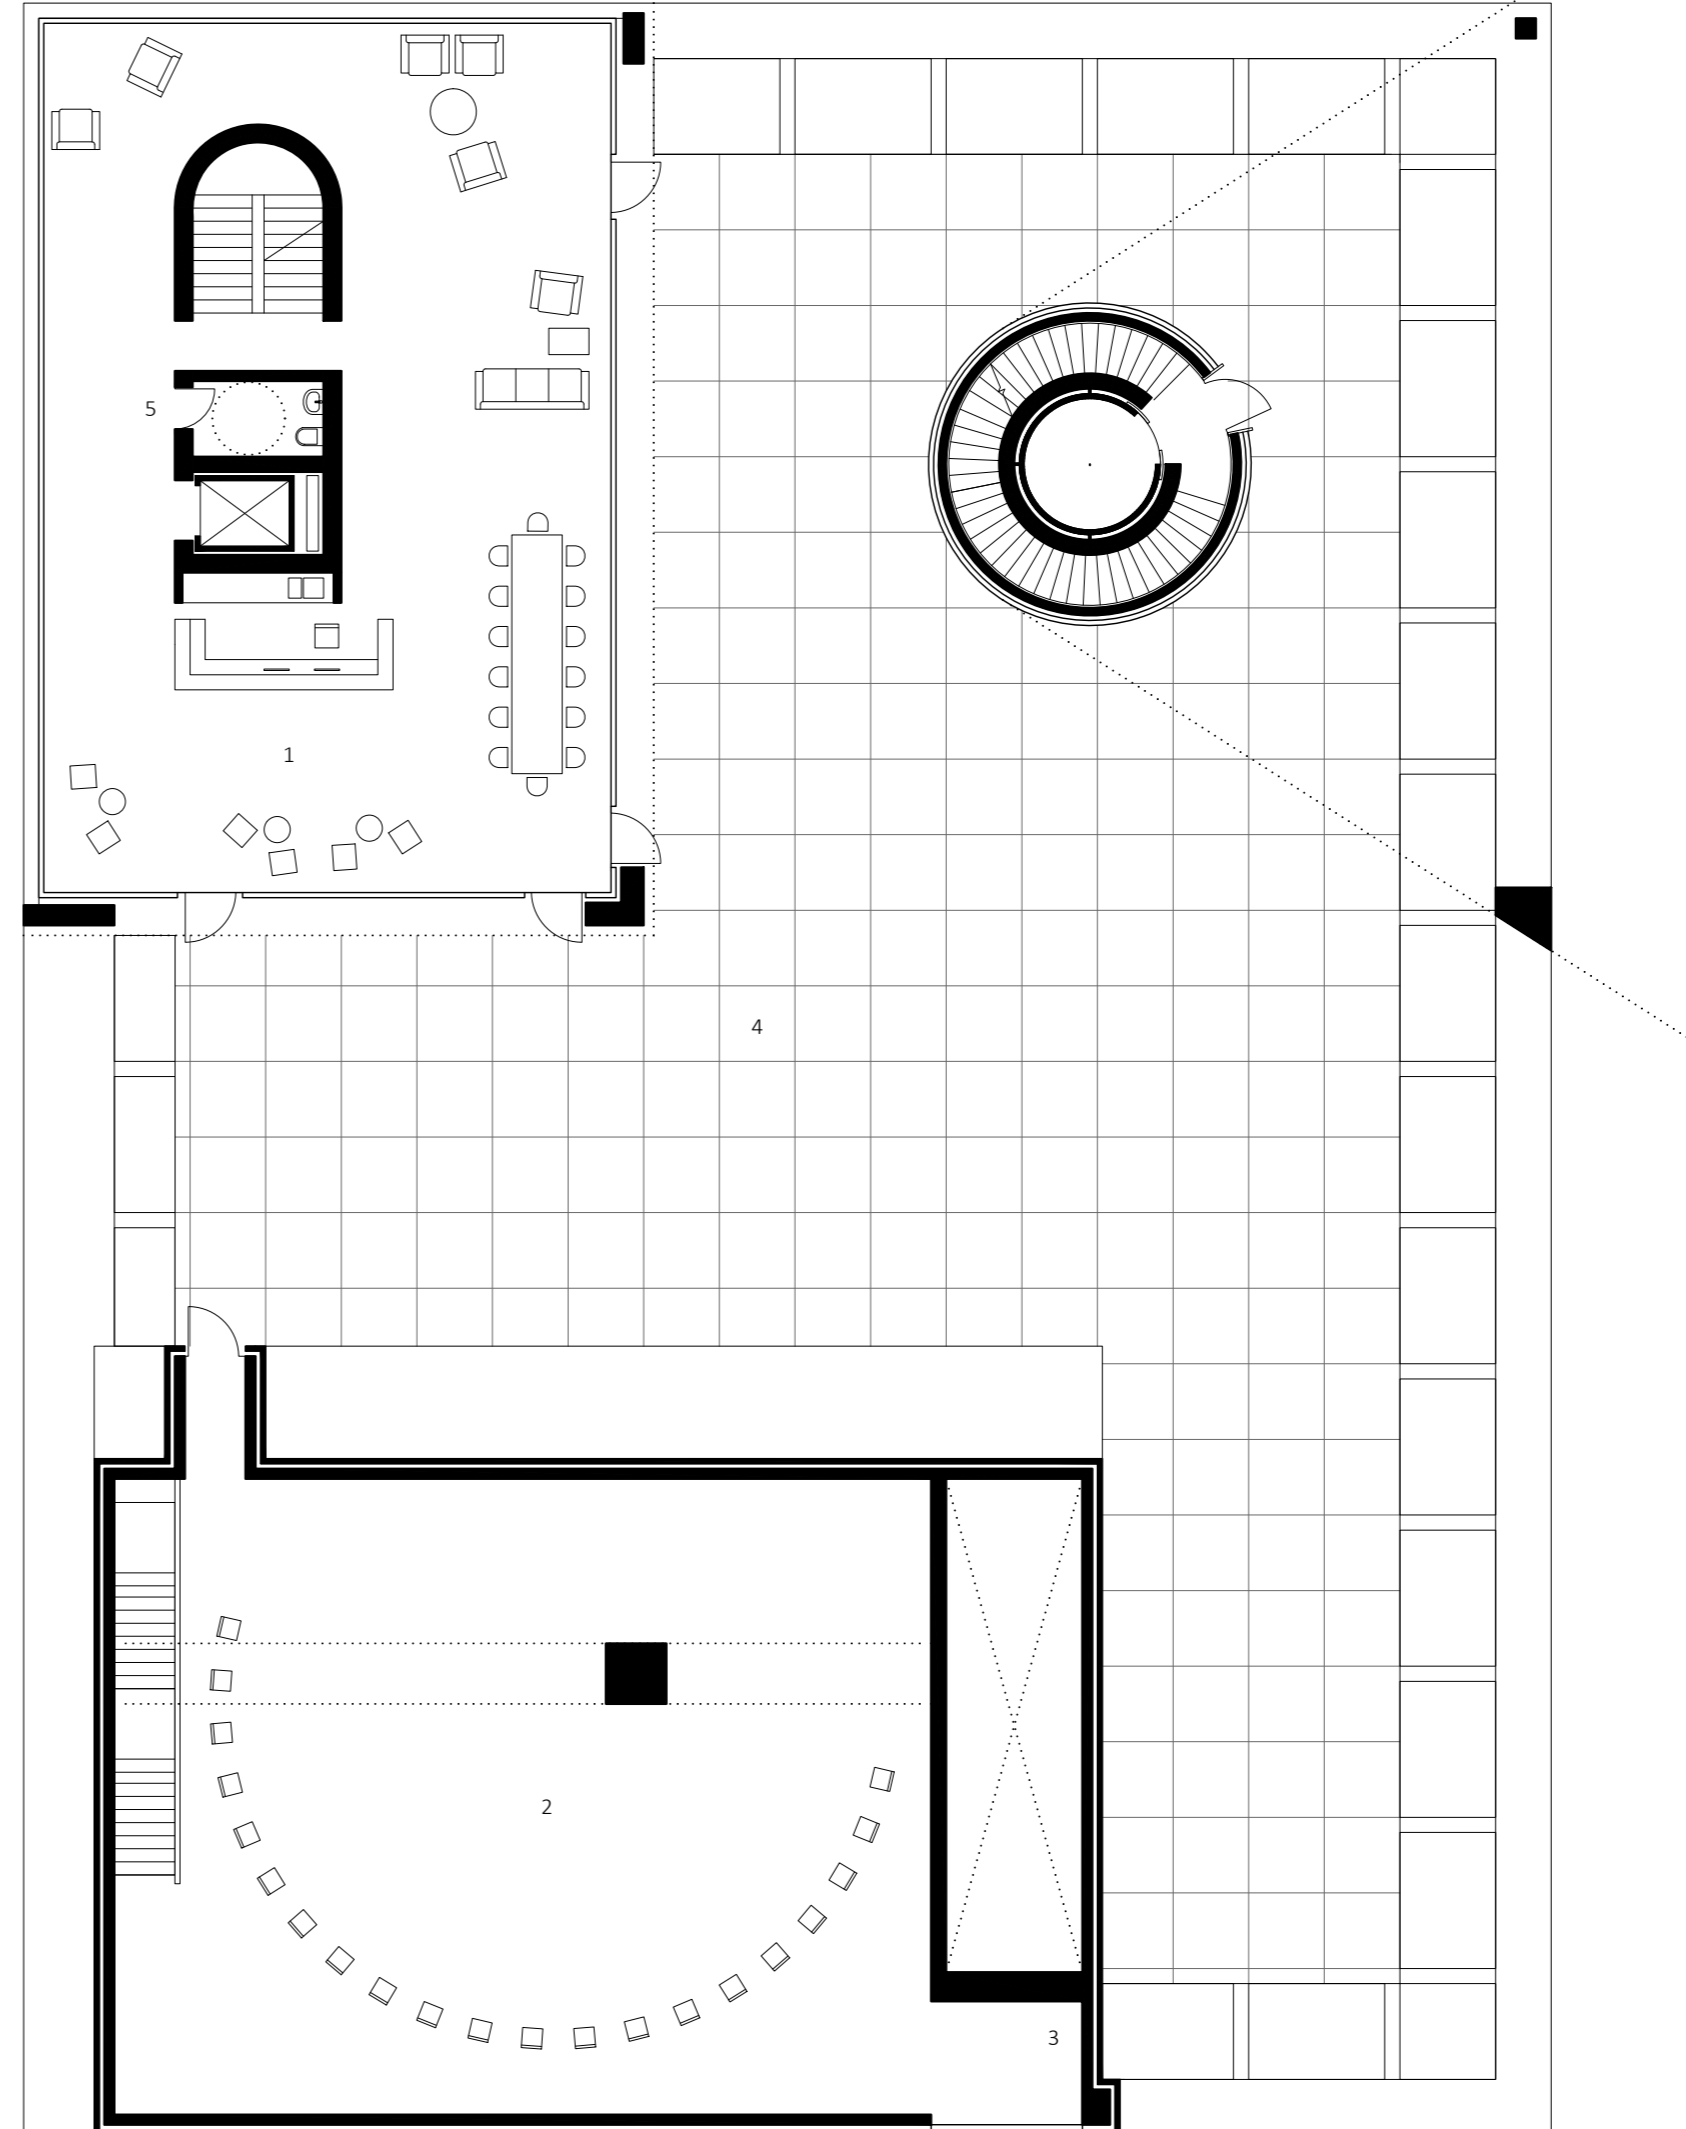

ROOF PLAN 1:1000

ZHENG ZHOU

Ferry Terminal
22.Juli senter

GROUND FLOOR 1:150

ZHENG ZHOU

- 1 Entrance
- 2 Car wreckage
- 3 Clock
- 4 Surveillance video
- 5 Film from survivors
- 6 Paintings for 22. Juli
- 7 Picture of Utøya
- 8 Digital recording items
- 9 Poetry stoa
- 10 Rose garden
- 11 Entrance for sanctuary
- 12 Toilet

CLOISTER FLOOR 1:150

ZHENG ZHOU

- 1 Room of remember
- 2 Staircase to Library
- 3 Staircase to Speaching hall

TERRACE FLOOR 1:150

ZHENG ZHOU

- 1 Small coffeeshop
- 2 Speaching hall
- 3 Storage for chairs
- 4 Roof terrace
- 5 Toilet

LIBRARY FLOOR 1:150

ZHENG ZHOU

- 1 Maintenance room
- 2 Storage for coffeeshop
- 3 Library
- 4 Long bench
- 5 Staff toilet with locker

SECTION AA 1:150

ZHENG ZHOU

SECTION BB 1:150

ZHENG ZHOU

SECTION CC 1:150