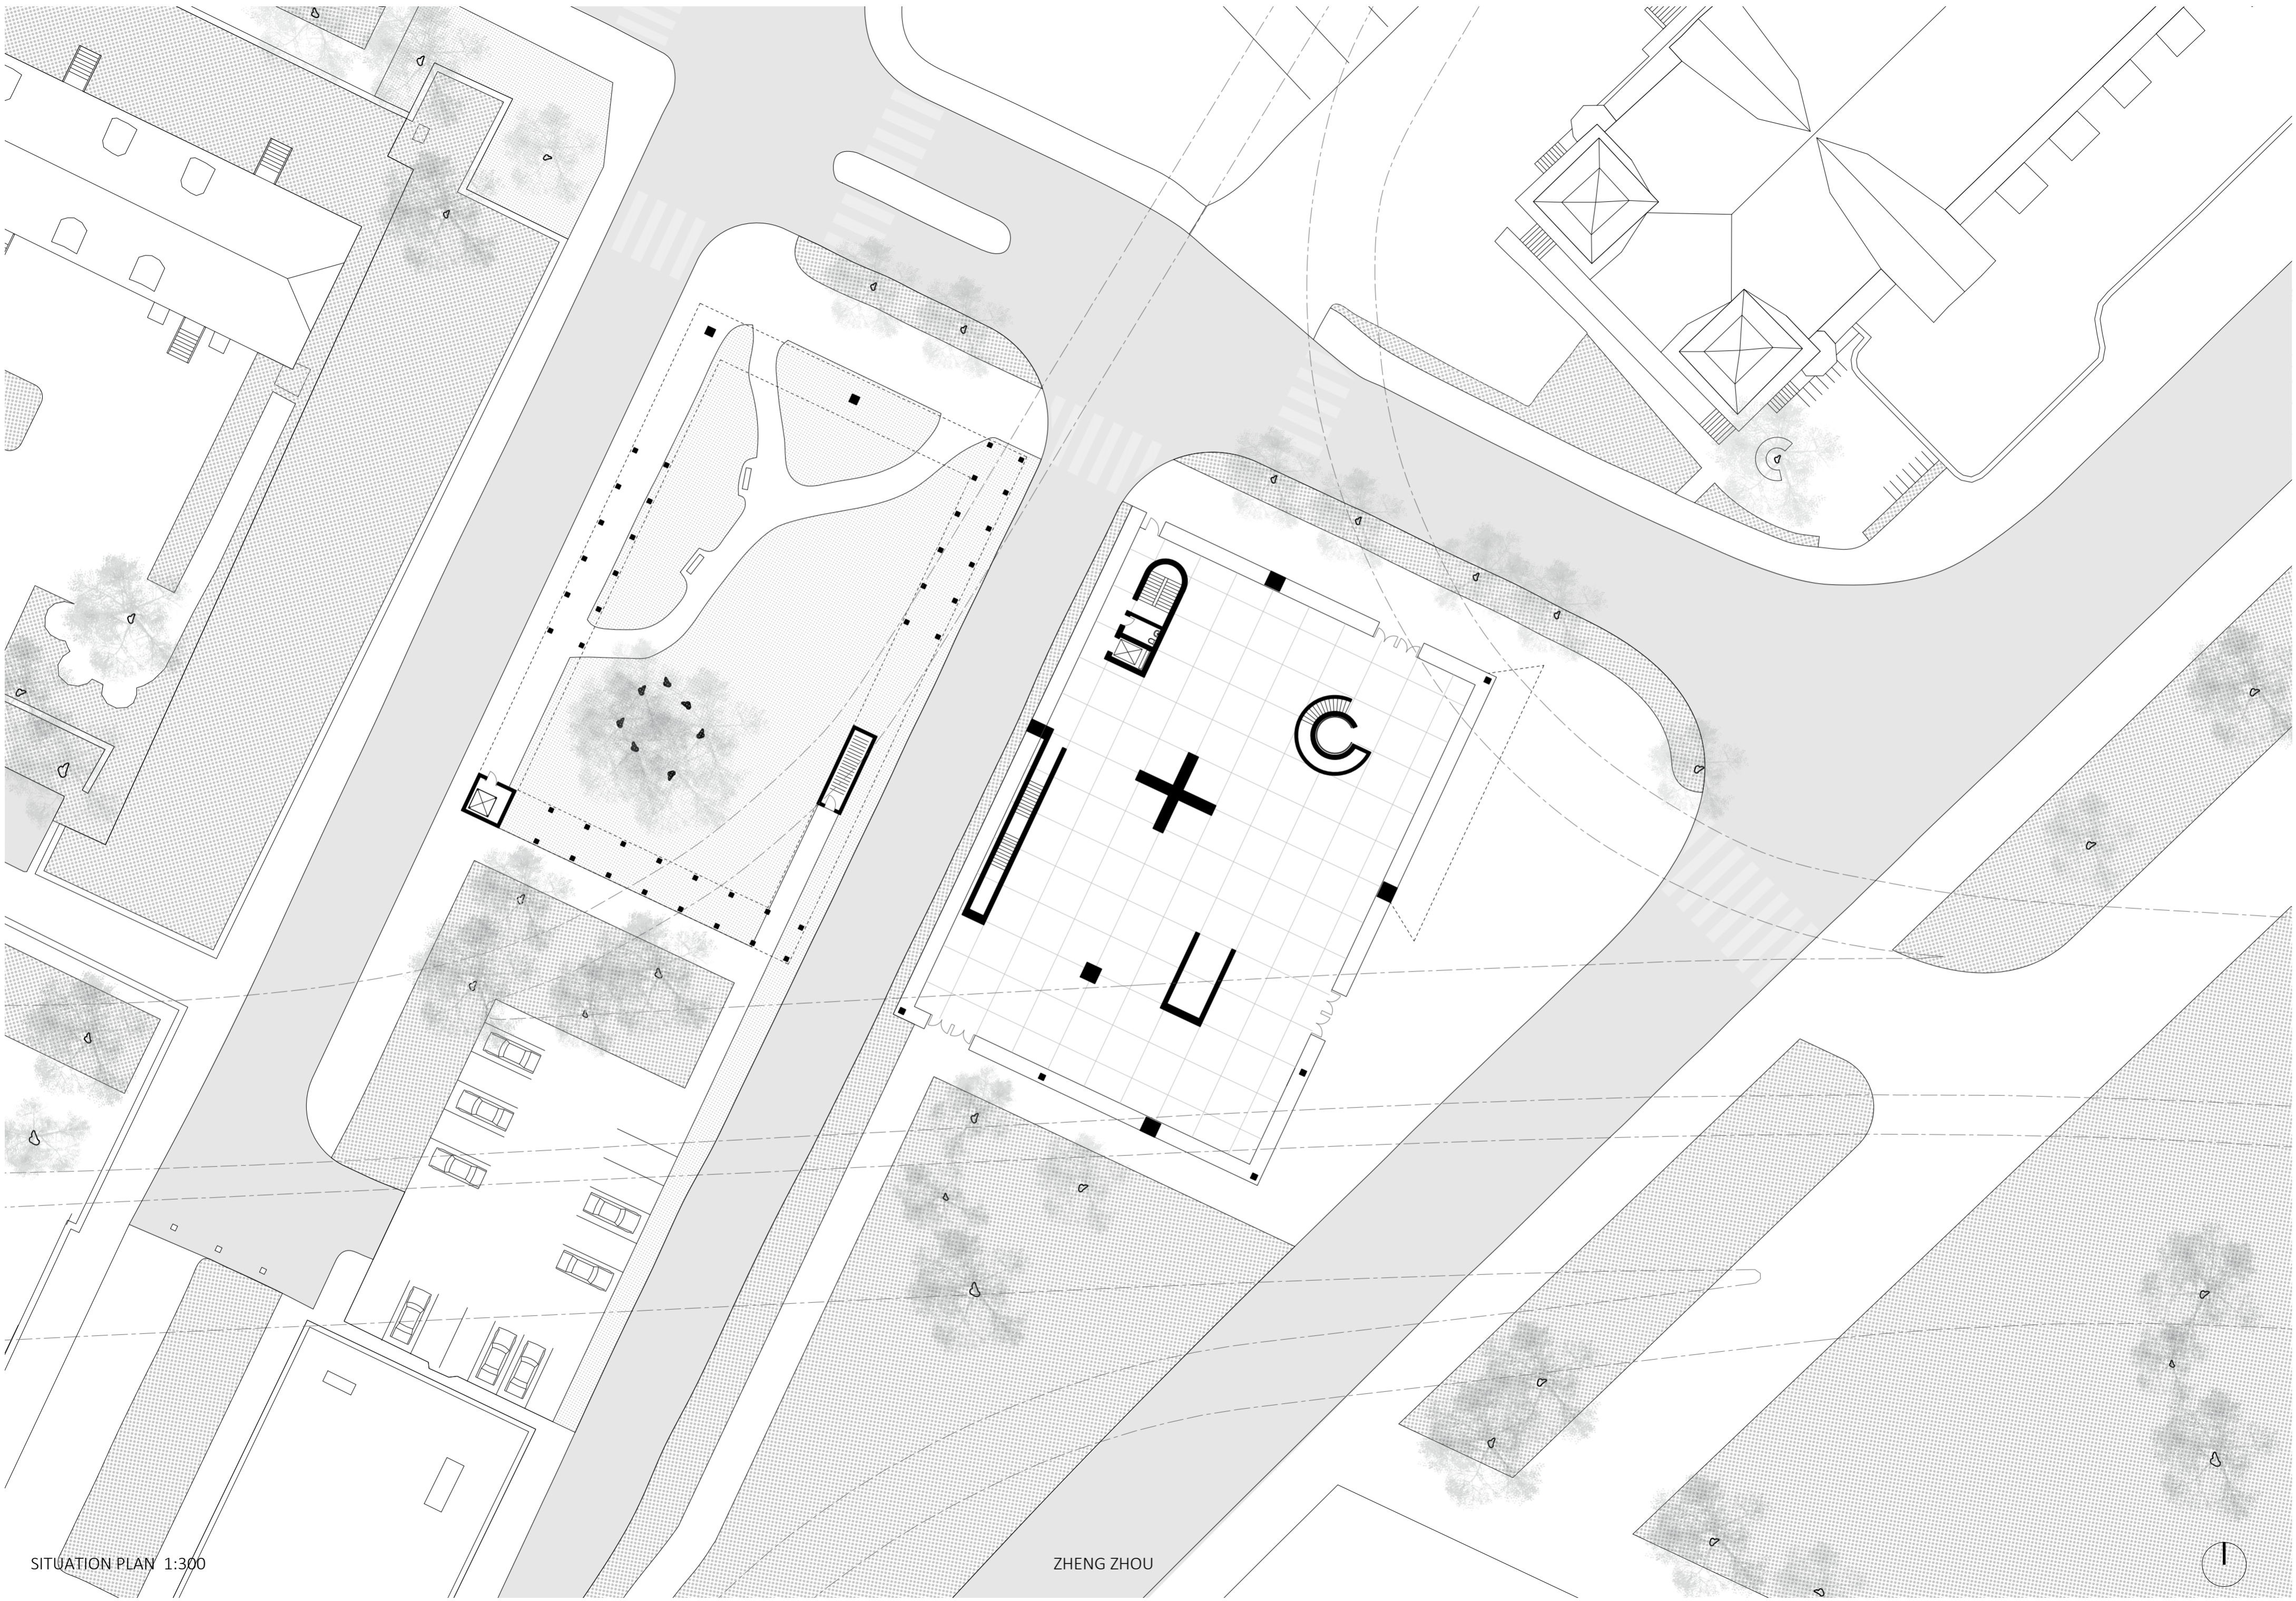

ROOF PLAN 1:1000

ZHENG ZHOU

Ferry Terminal
22.Juli senter

GROUND FLOOR 1:150

ZHENG ZHOU

- 1 Entrance
- 2 Car wreckage
- 3 Clock
- 4 Surveillance video
- 5 Film from survivors
- 6 Paintings for 22. Juli
- 7 Picture of Utøya
- 8 Digital recording items
- 9 Poetry stoa
- 10 Rose garden
- 11 Entrance for sanctuary
- 12 Toilet

CLOISTER FLOOR 1:150

ZHENG ZHOU

- 1 Room of remember
- 2 Staircase to Library
- 3 Staircase to Speaching hall

TERRACE FLOOR 1:150

ZHENG ZHOU

- 1 Small coffeeshop
- 2 Speaching hall
- 3 Storage for chairs
- 4 Roof terrace
- 5 Toilet

LIBRARY FLOOR 1:150

ZHENG ZHOU

- 1 Maintenance room
- 2 Storage for coffeeshop
- 3 Library
- 4 Long bench
- 5 Staff toilet with locker

SECTION AA 1:150

ZHENG ZHOU

SECTION BB 1:150

ZHENG ZHOU

SECTION CC 1:150