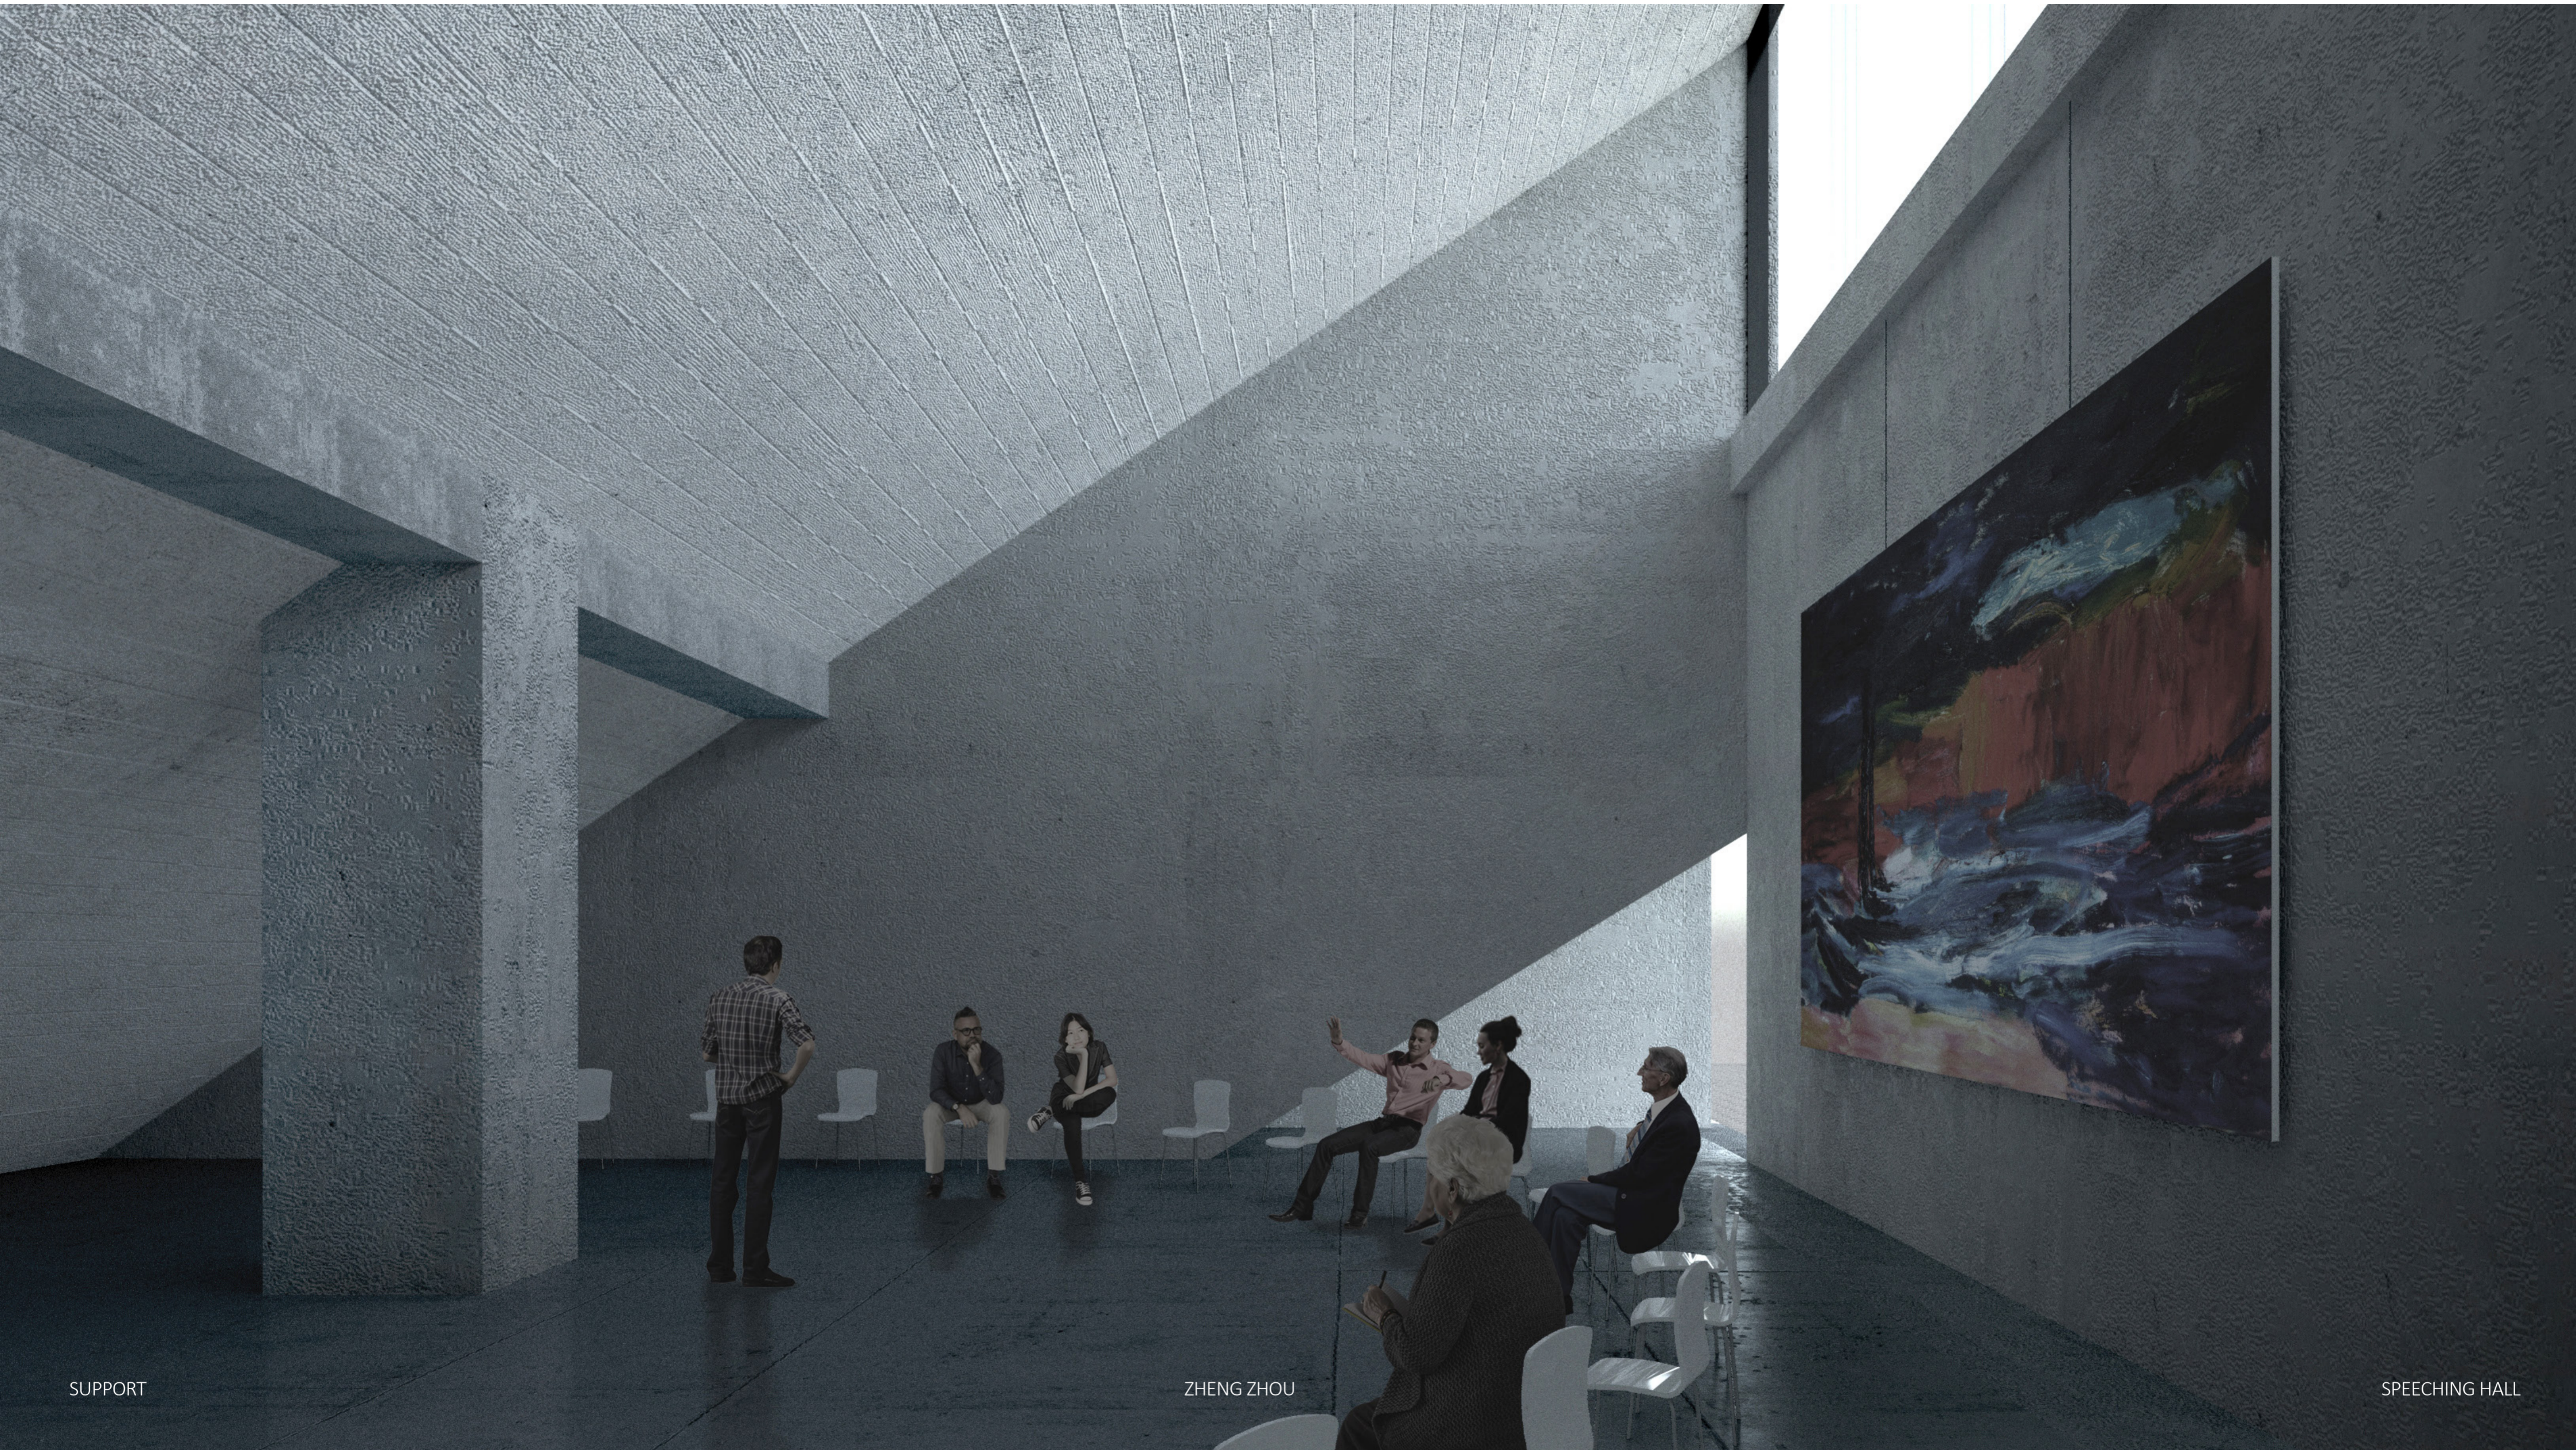

LIBRARY FLOOR 1:150

ZHENG ZHOU

- 1 Maintenance room
- 2 Storage for coffeeshop
- 3 Library
- 4 Long bench
- 5 Staff toilet with locker

SECTION AA 1:150

ZHENG ZHOU

SECTION BB 1:150

ZHENG ZHOU

SECTION CC 1:150

ZHENG ZHOU

SECTION DD 1:150

ZHENG ZHOU

ZHENG ZHOU

HARBOR VIEW

ZHENG ZHOU

VIEW FROM NOBEL PEACE CENTER

ZHENG ZHOU

ROOM OF REMEMBER

SUPPORT

ZHENG ZHOU

SPEECHING HALL

CONFORT AFTER STRIVE

ZHENG ZHOU

LIBRARY

PROTECTION