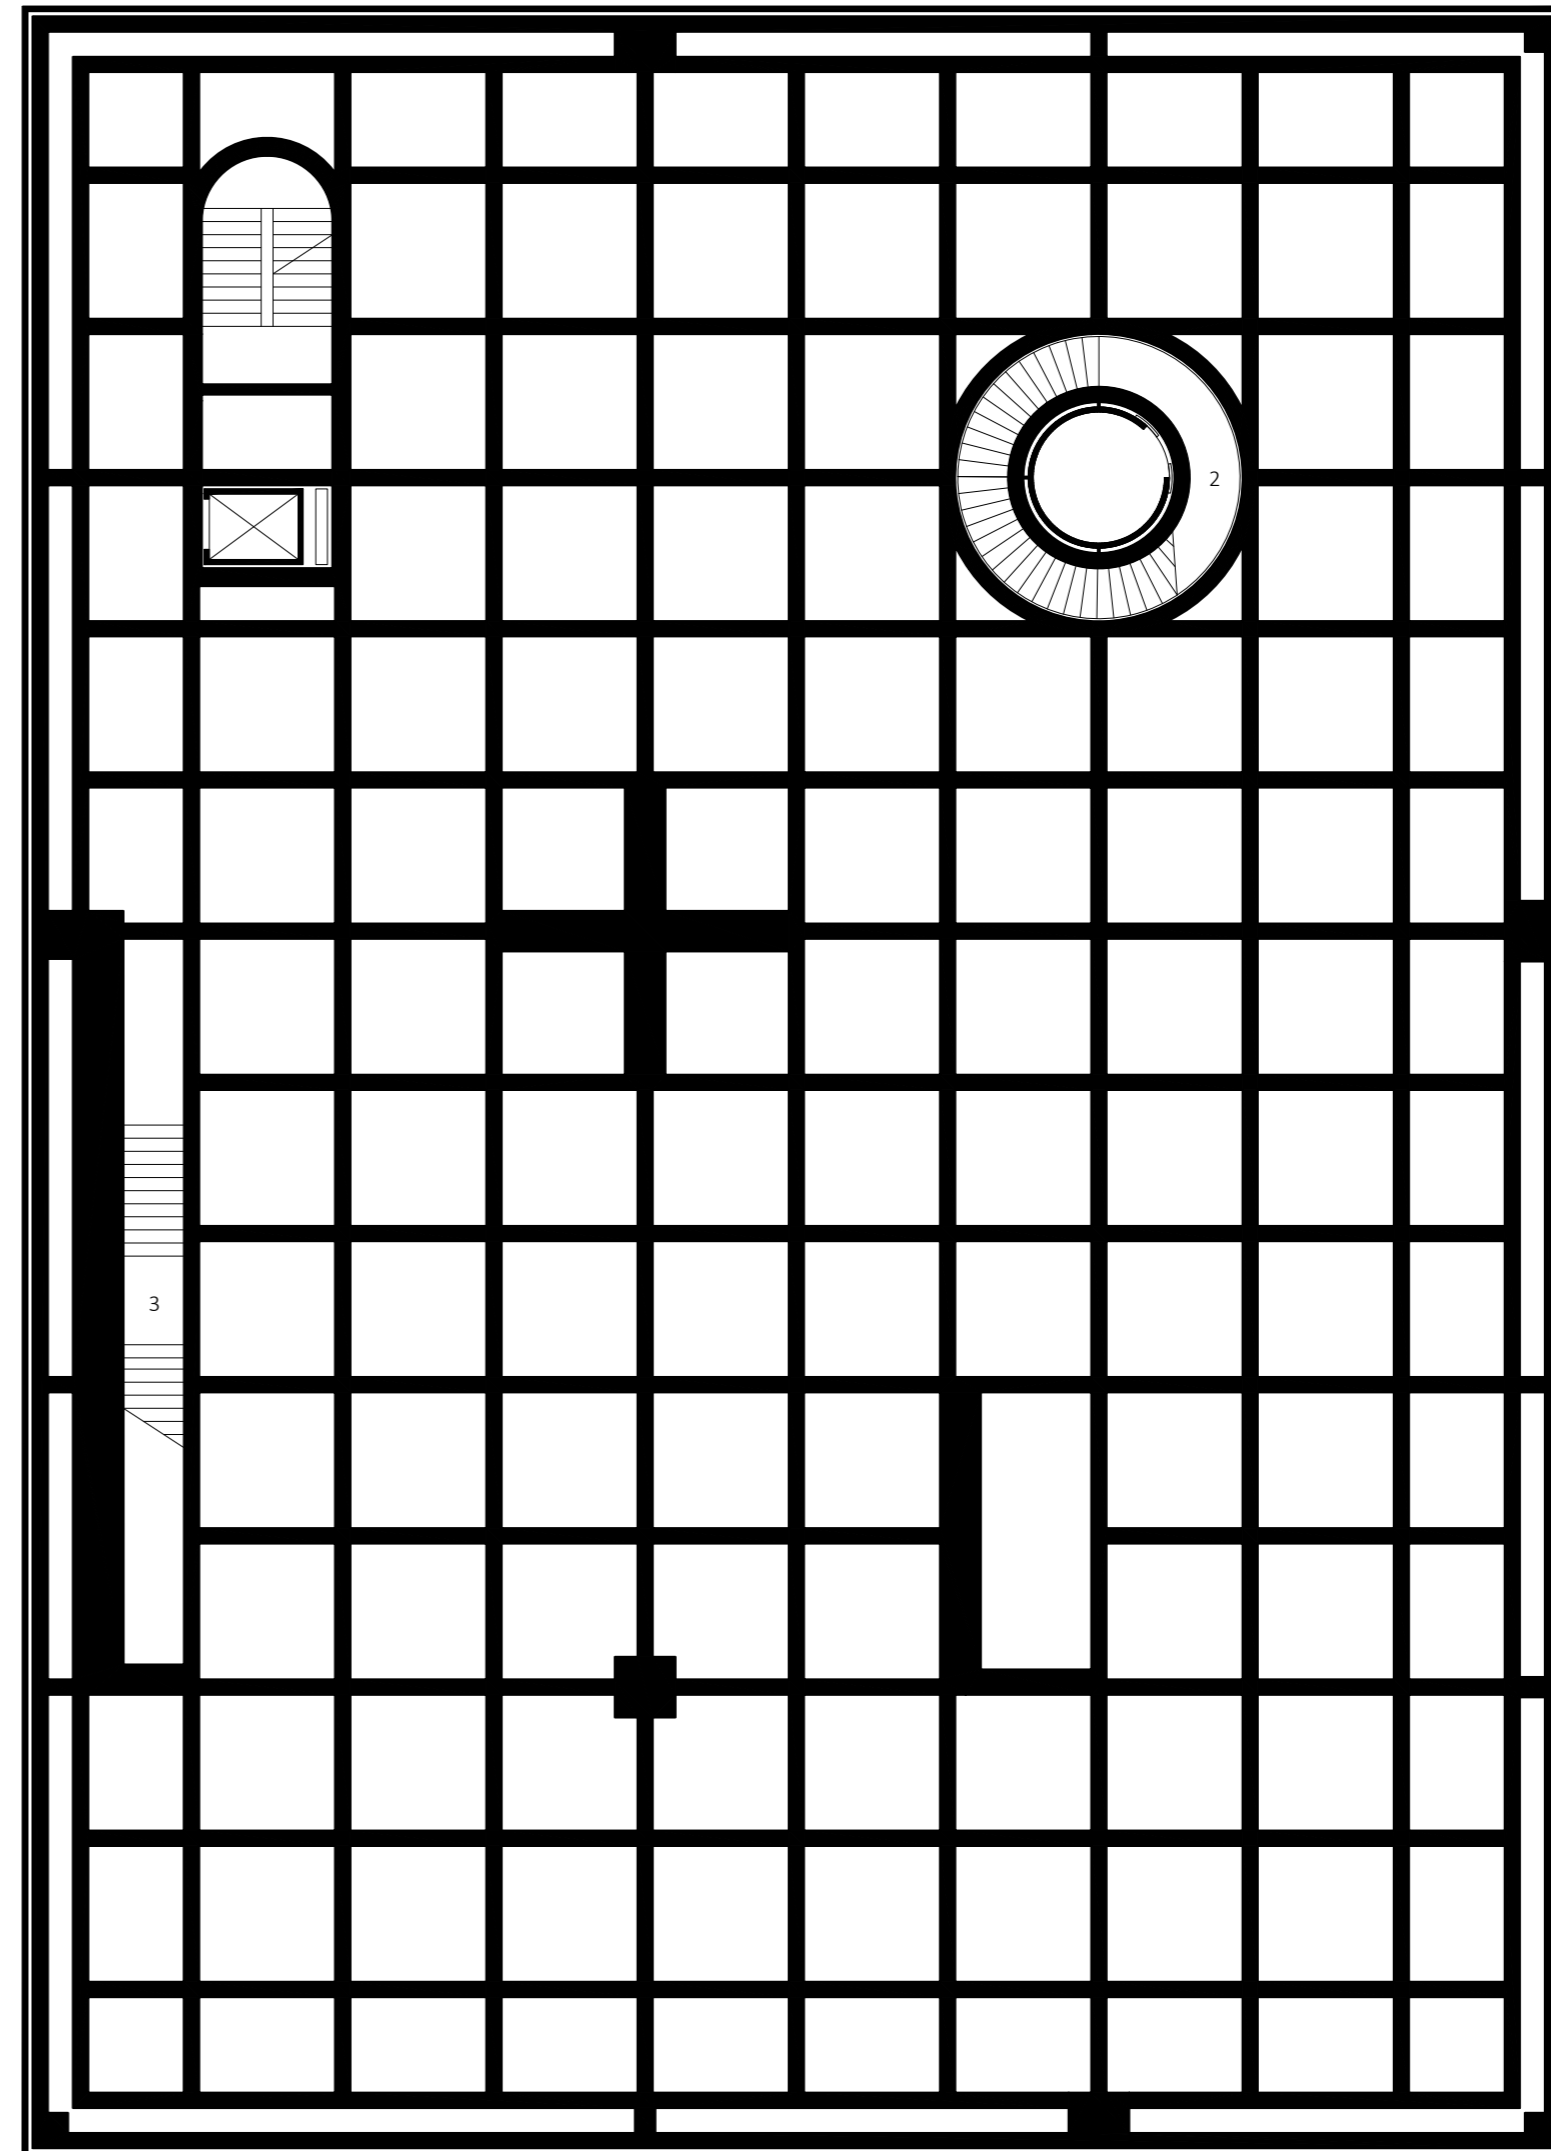

ROOF PLAN 1:1000

ZHENG ZHOU

Ferry Terminal
22.Juli senter

GROUND FLOOR 1:150

ZHENG ZHOU

- 1 Entrance
- 2 Car wreckage
- 3 Clock
- 4 Surveillance video
- 5 Film from survivors
- 6 Paintings for 22. Juli
- 7 Picture of Utøya
- 8 Digital recording items
- 9 Poetry stoa
- 10 Rose garden
- 11 Entrance for sanctuary
- 12 Toilet

CLOISTER FLOOR 1:150

ZHENG ZHOU

- 1 Room of remember
- 2 Staircase to Library
- 3 Staircase to Speaching hall

TERRACE FLOOR 1:150

ZHENG ZHOU

- 1 Small coffeeshop
- 2 Speaching hall
- 3 Storage for chairs
- 4 Roof terrace
- 5 Toilet

LIBRARY FLOOR 1:150

ZHENG ZHOU

- 1 Maintenance room
- 2 Storage for coffeeshop
- 3 Library
- 4 Long bench
- 5 Staff toilet with locker

SECTION AA 1:150

ZHENG ZHOU

SECTION BB 1:150

ZHENG ZHOU

SECTION CC 1:150