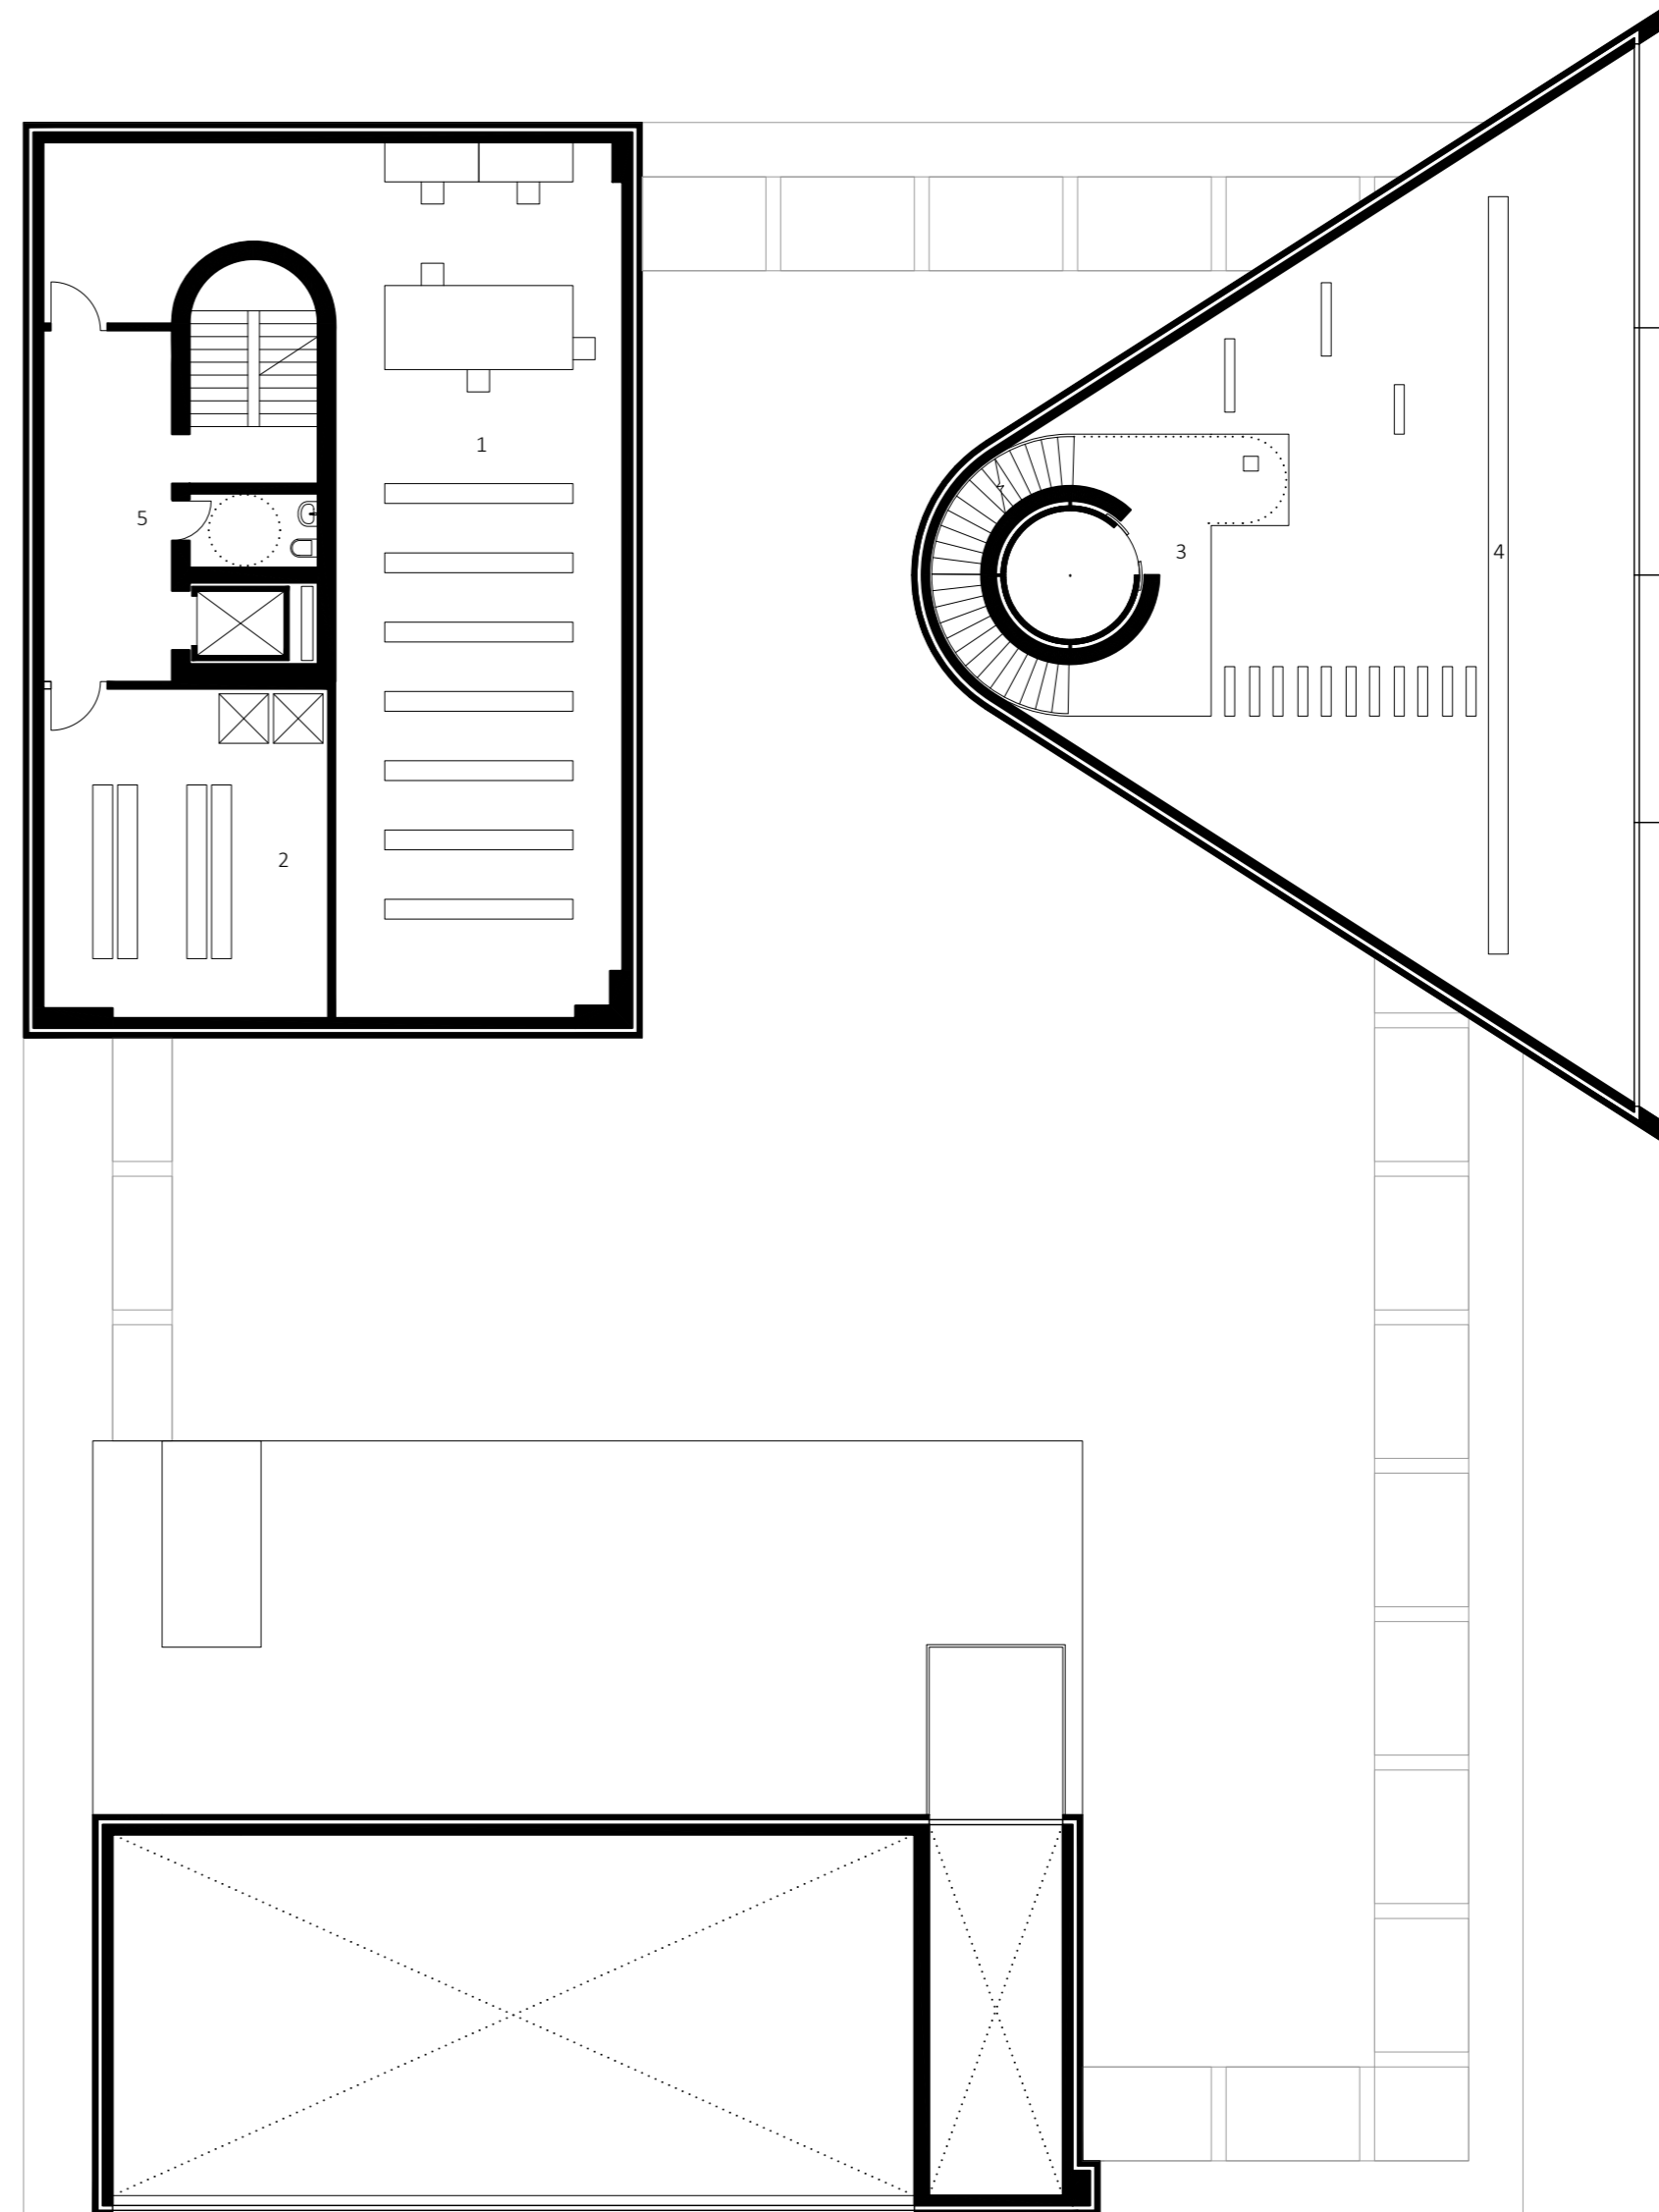

ROOF PLAN 1:1000

ZHENG ZHOU

Ferry Terminal
22.Juli senter

GROUND FLOOR 1:150

ZHENG ZHOU

- 1 Entrance
- 2 Car wreckage
- 3 Clock
- 4 Surveillance video
- 5 Film from survivors
- 6 Paintings for 22. Juli
- 7 Picture of Utøya
- 8 Digital recording items
- 9 Poetry stoa
- 10 Rose garden
- 11 Entrance for sanctuary
- 12 Toilet

CLOISTER FLOOR 1:150

ZHENG ZHOU

- 1 Room of remember
- 2 Staircase to Library
- 3 Staircase to Speaching hall

TERRACE FLOOR 1:150

ZHENG ZHOU

- 1 Small coffeeshop
- 2 Speaching hall
- 3 Storage for chairs
- 4 Roof terrace
- 5 Toilet

LIBRARY FLOOR 1:150

ZHENG ZHOU

- 1 Maintenance room
- 2 Storage for coffeeshop
- 3 Library
- 4 Long bench
- 5 Staff toilet with locker

SECTION AA 1:150

ZHENG ZHOU

SECTION BB 1:150

ZHENG ZHOU

SECTION CC 1:150