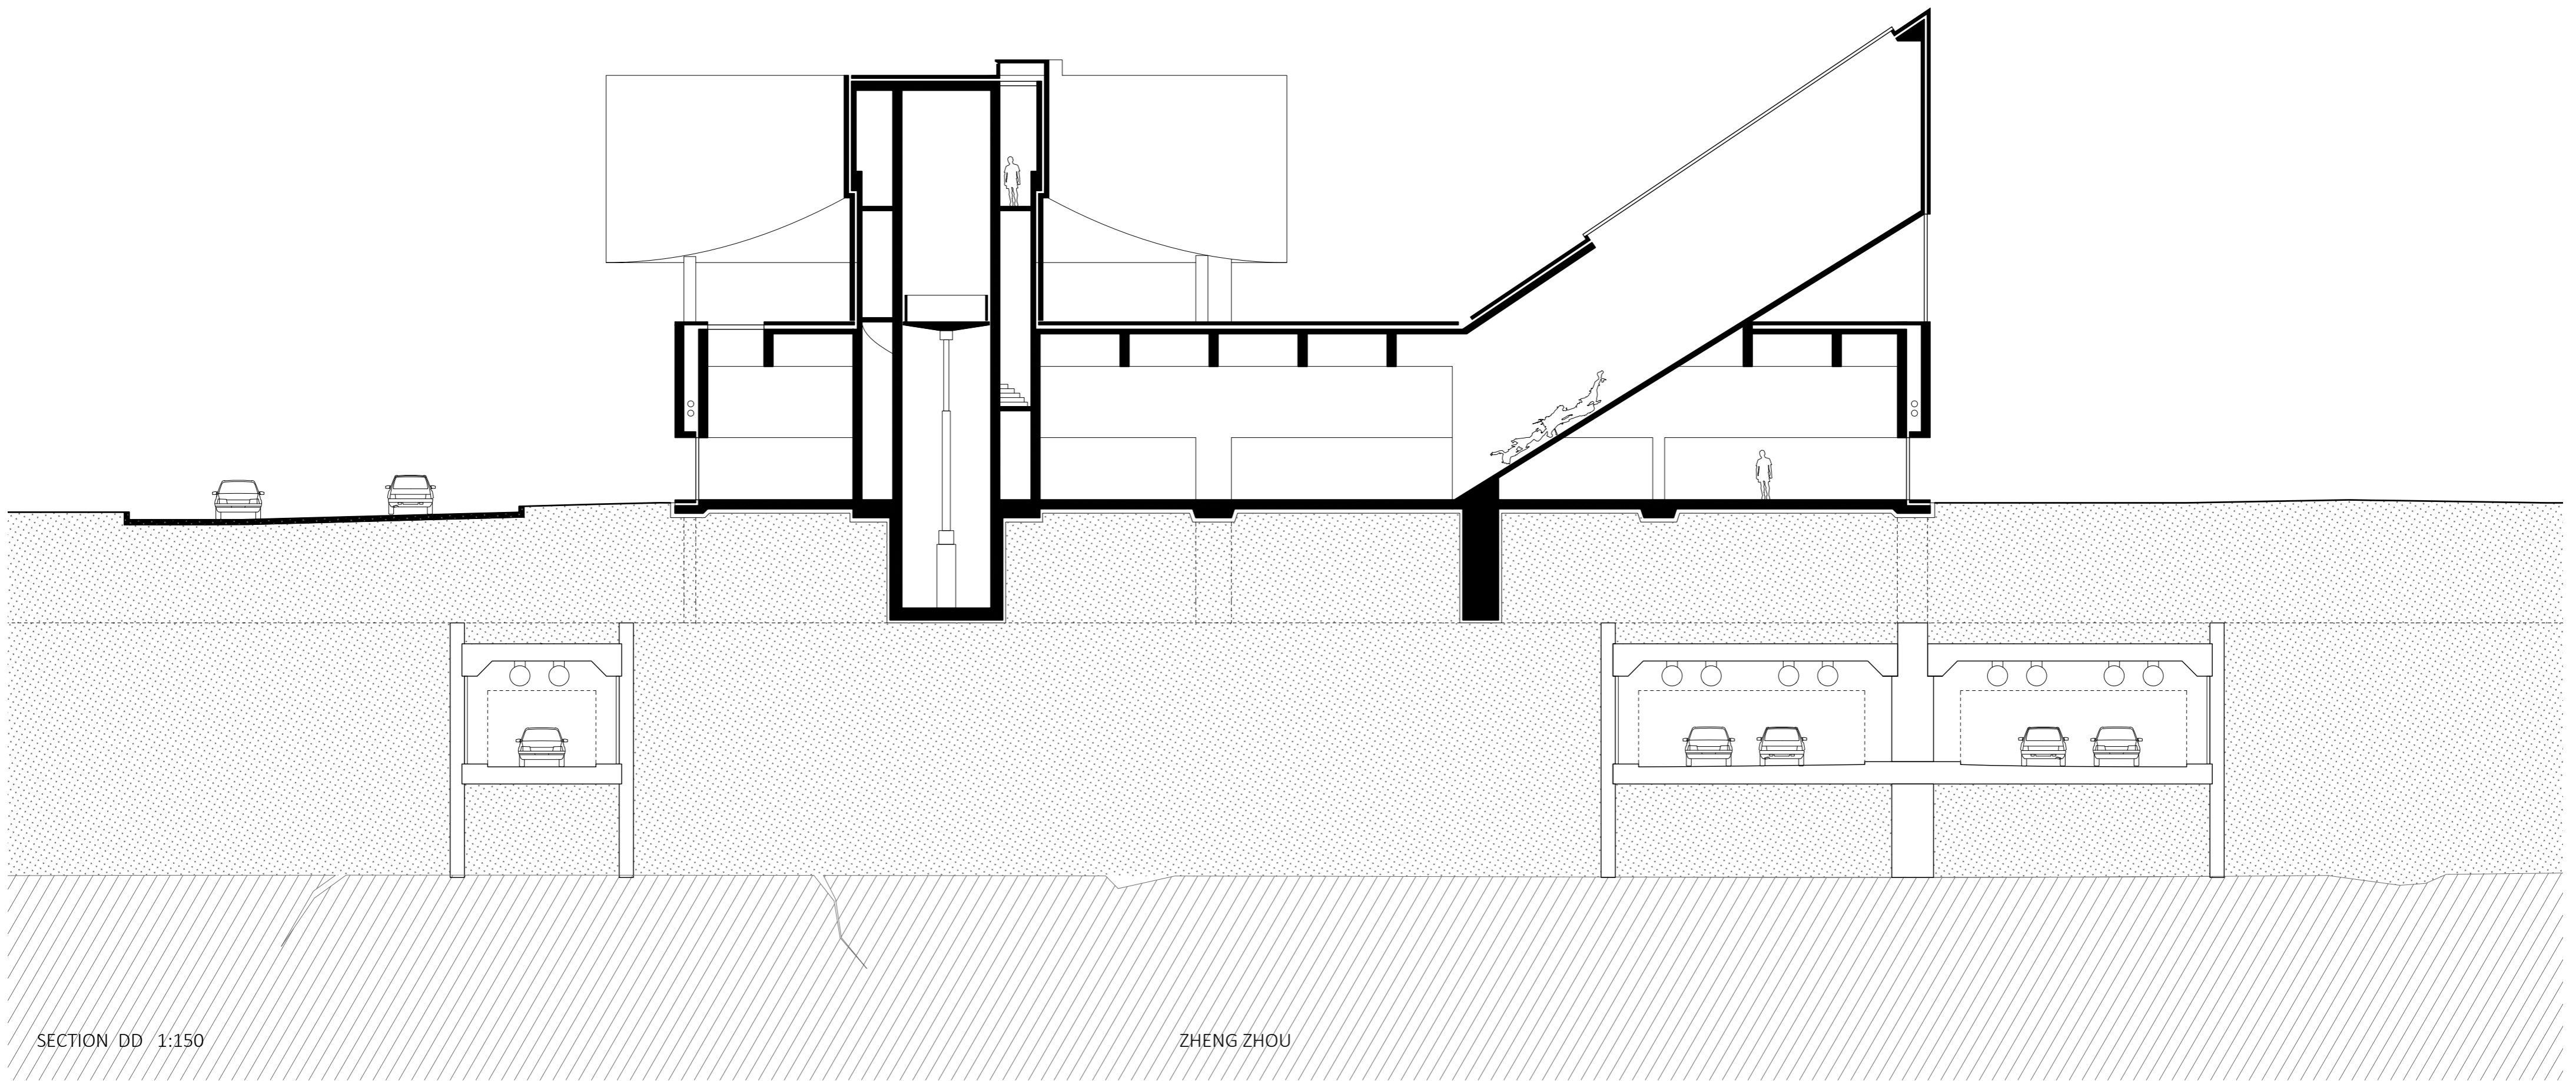

CLOISTER FLOOR 1:150

ZHENG ZHOU

- 1 Room of remember
- 2 Staircase to Library
- 3 Staircase to Speaching hall

TERRACE FLOOR 1:150

ZHENG ZHOU

- 1 Small coffeeshop
- 2 Speaching hall
- 3 Storage for chairs
- 4 Roof terrace
- 5 Toilet

LIBRARY FLOOR 1:150

ZHENG ZHOU

- 1 Maintenance room
- 2 Storage for coffeeshop
- 3 Library
- 4 Long bench
- 5 Staff toilet with locker

SECTION AA 1:150

ZHENG ZHOU

SECTION BB 1:150

ZHENG ZHOU

SECTION CC 1:150

ZHENG ZHOU

SECTION DD 1:150

ZHENG ZHOU

ZHENG ZHOU

HARBOR VIEW

ZHENG ZHOU

VIEW FROM NOBEL PEACE CENTER

ZHENG ZHOU