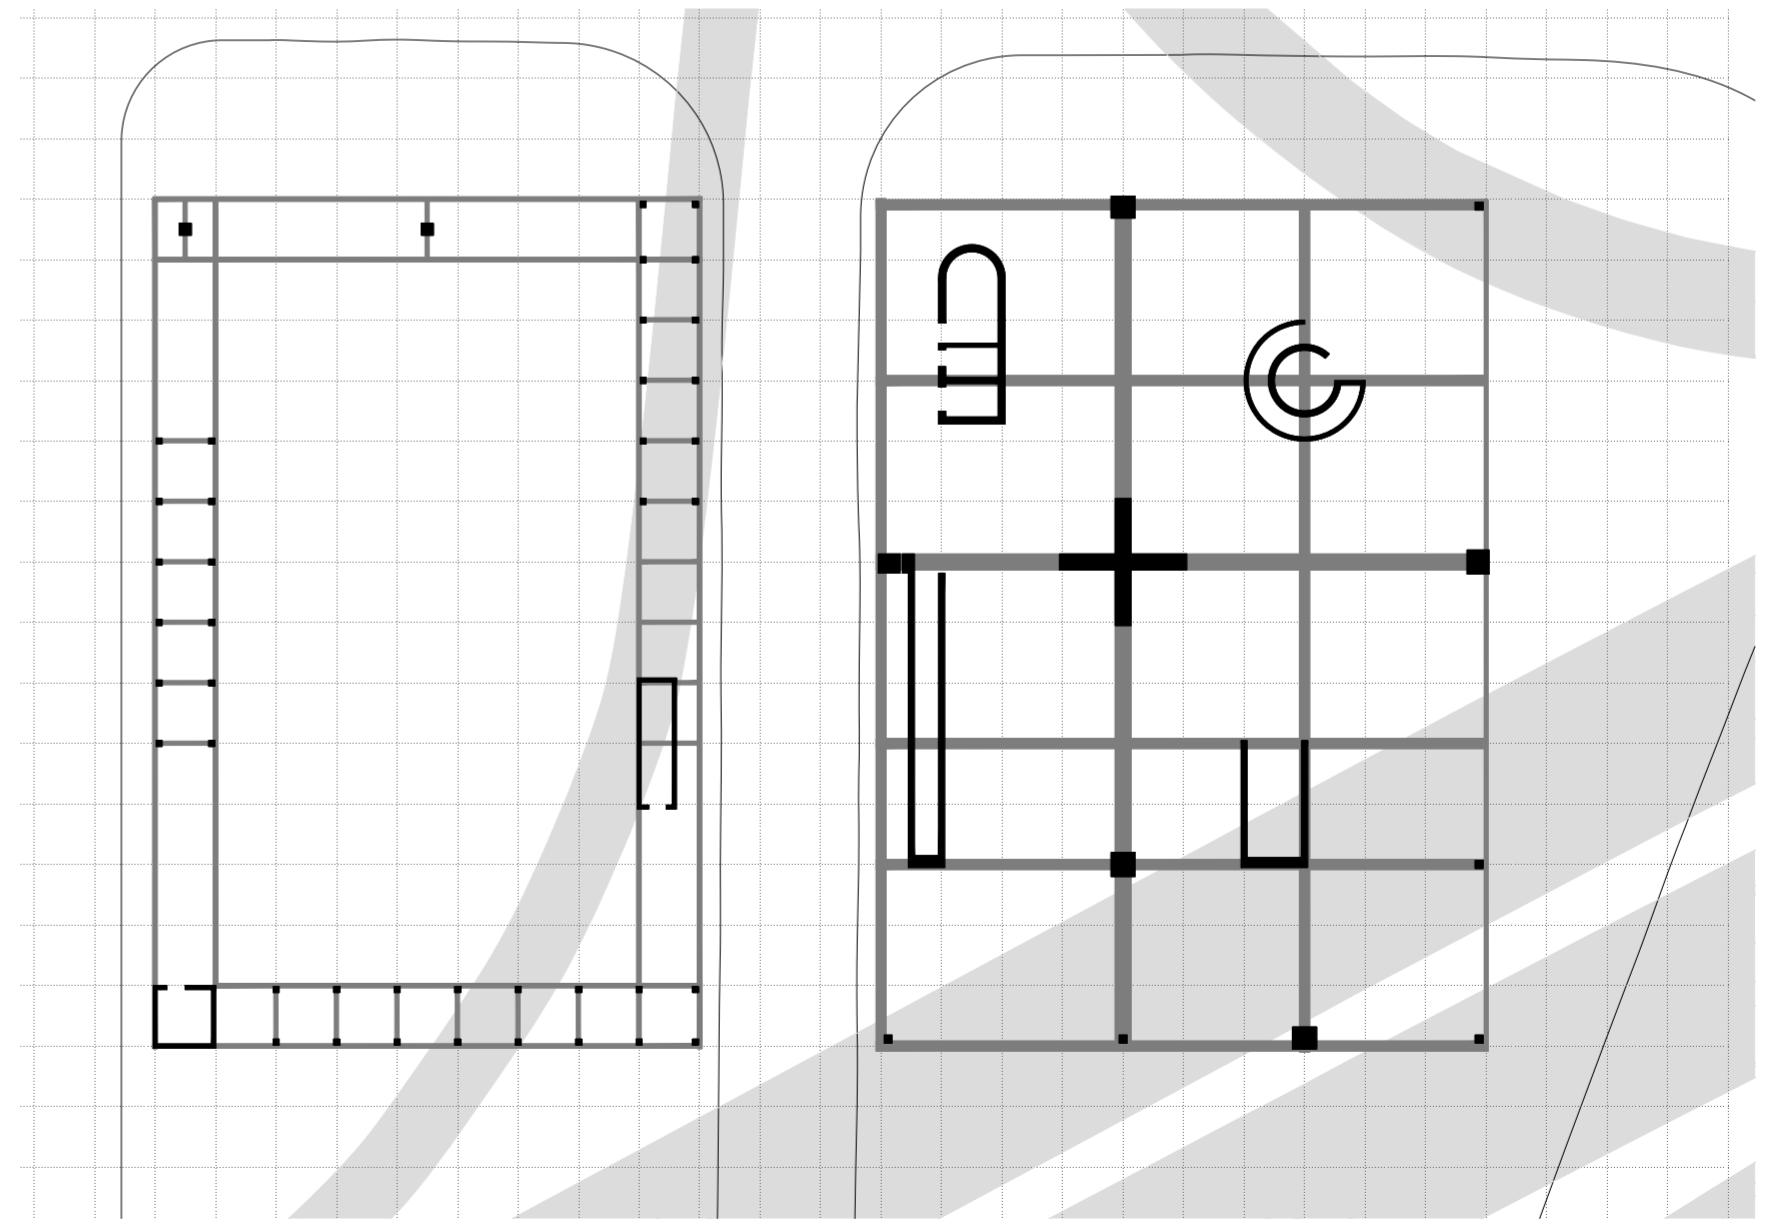

ROOF PLAN 1:1000

ZHENG ZHOU

Ferry Terminal
22.Juli senter

GROUND FLOOR 1:150

ZHENG ZHOU

- 1 Entrance
- 2 Car wreckage
- 3 Clock
- 4 Surveillance video
- 5 Film from survivors
- 6 Paintings for 22. Juli
- 7 Picture of Utøya
- 8 Digital recording items
- 9 Poetry stoa
- 10 Rose garden
- 11 Entrance for sanctuary
- 12 Toilet

CLOISTER FLOOR 1:150

ZHENG ZHOU

- 1 Room of remember
- 2 Staircase to Library
- 3 Staircase to Speaching hall

TERRACE FLOOR 1:150

ZHENG ZHOU

- 1 Small coffeeshop
- 2 Speaching hall
- 3 Storage for chairs
- 4 Roof terrace
- 5 Toilet

LIBRARY FLOOR 1:150

ZHENG ZHOU

- 1 Maintenance room
- 2 Storage for coffeeshop
- 3 Library
- 4 Long bench
- 5 Staff toilet with locker

SECTION AA 1:150

ZHENG ZHOU

SECTION BB 1:150

ZHENG ZHOU

SECTION CC 1:150