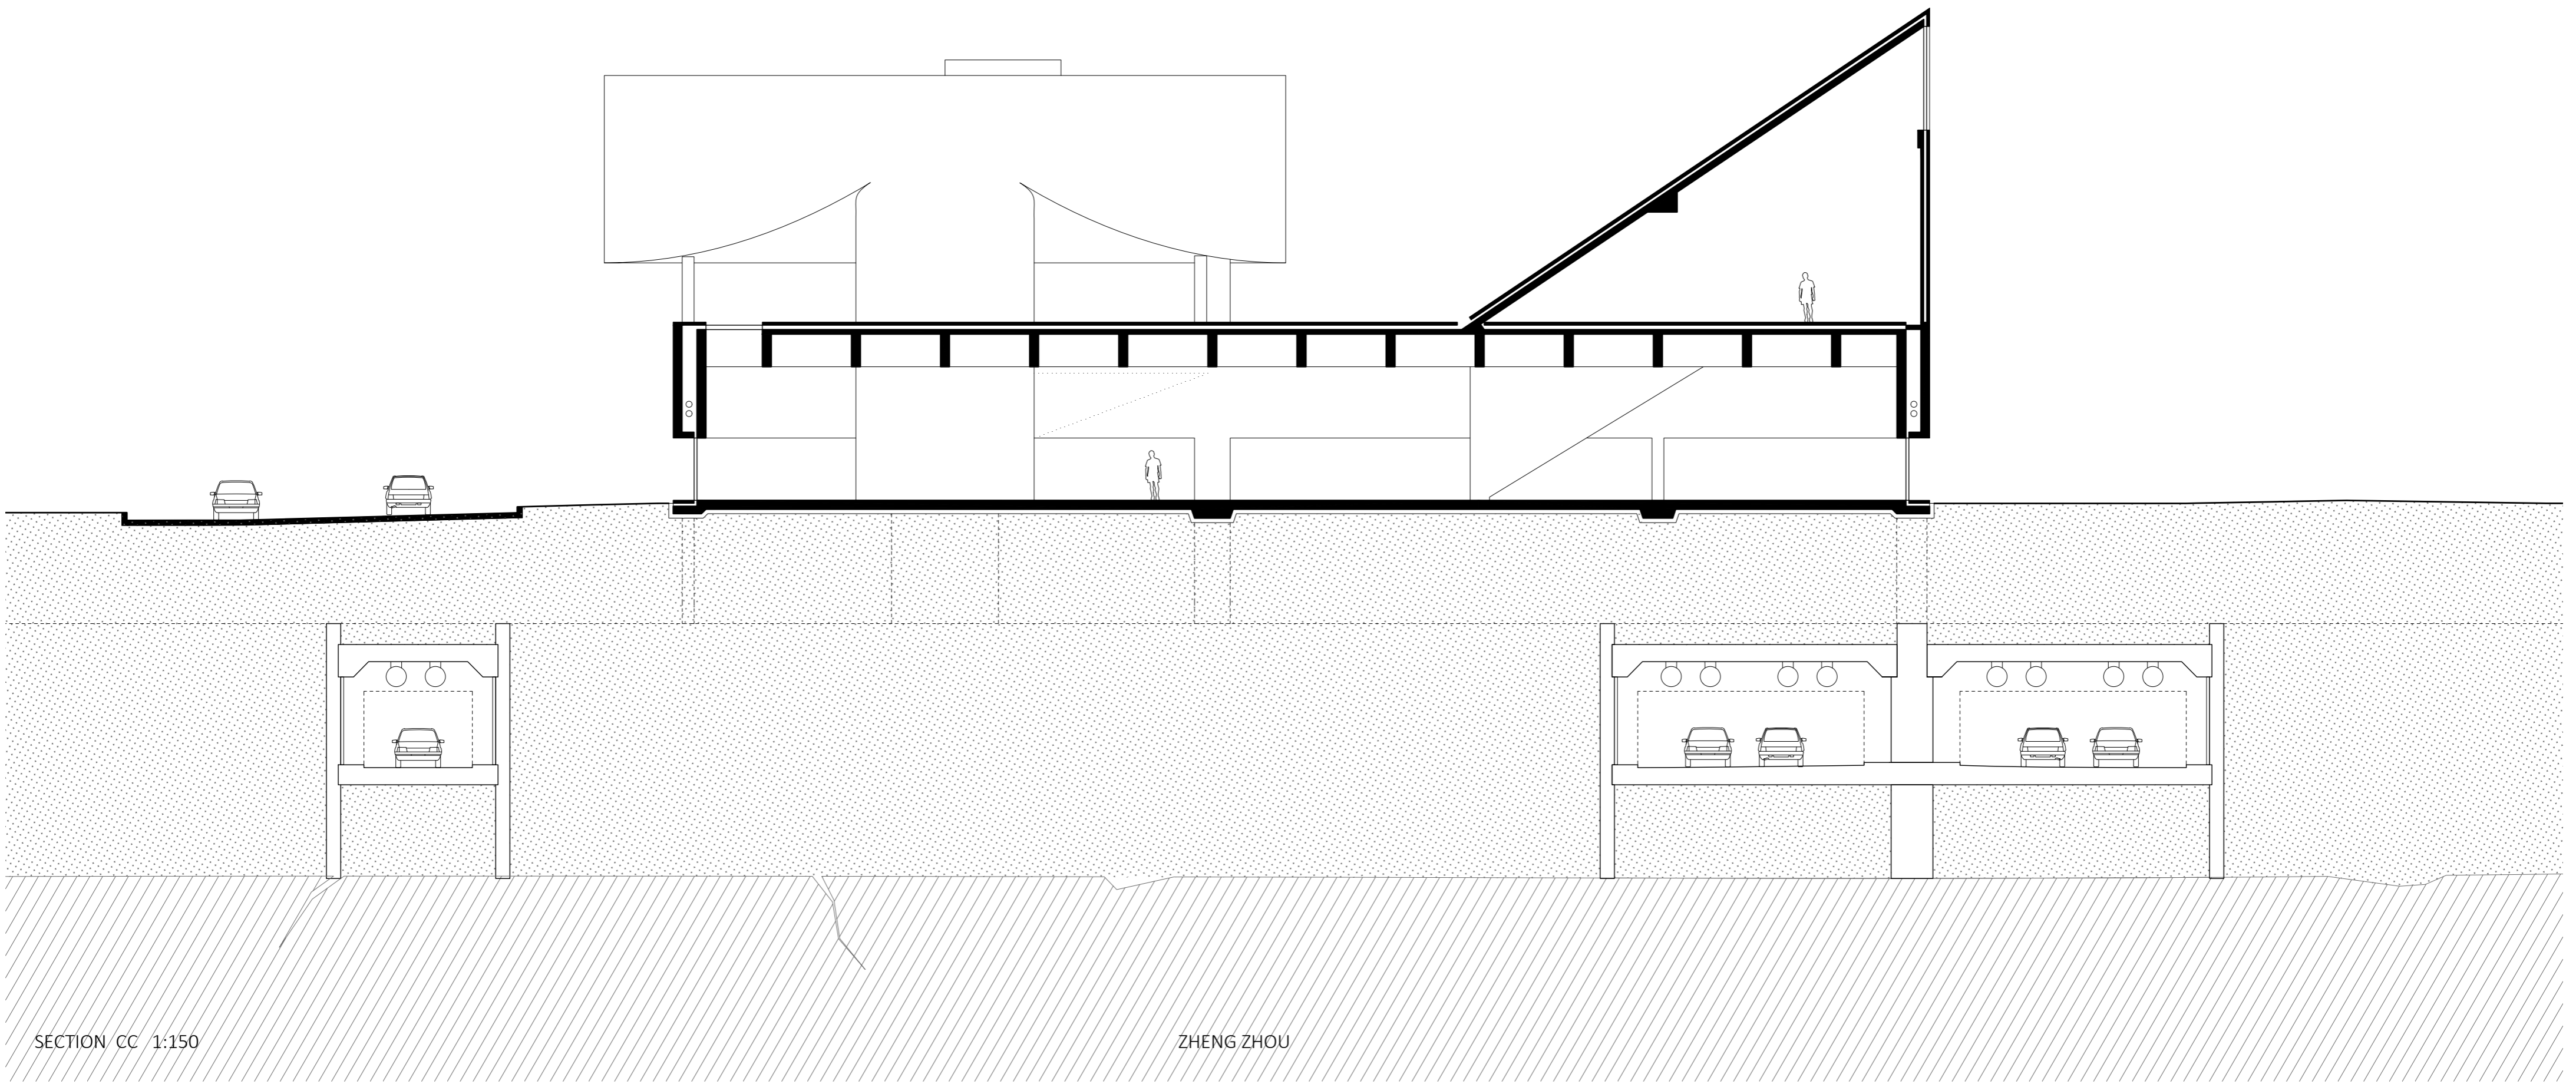

CLOISTER FLOOR 1:150

ZHENG ZHOU

- 1 Room of remember
- 2 Staircase to Library
- 3 Staircase to Speaching hall

TERRACE FLOOR 1:150

ZHENG ZHOU

- 1 Small coffeeshop
- 2 Speaching hall
- 3 Storage for chairs
- 4 Roof terrace
- 5 Toilet

LIBRARY FLOOR 1:150

ZHENG ZHOU

- 1 Maintenance room
- 2 Storage for coffeeshop
- 3 Library
- 4 Long bench
- 5 Staff toilet with locker

SECTION AA 1:150

ZHENG ZHOU

SECTION BB 1:150

ZHENG ZHOU

SECTION CC 1:150

ZHENG ZHOU

SECTION DD 1:150

ZHENG ZHOU

ZHENG ZHOU

HARBOR VIEW

ZHENG ZHOU

VIEW FROM NOBEL PEACE CENTER

ZHENG ZHOU