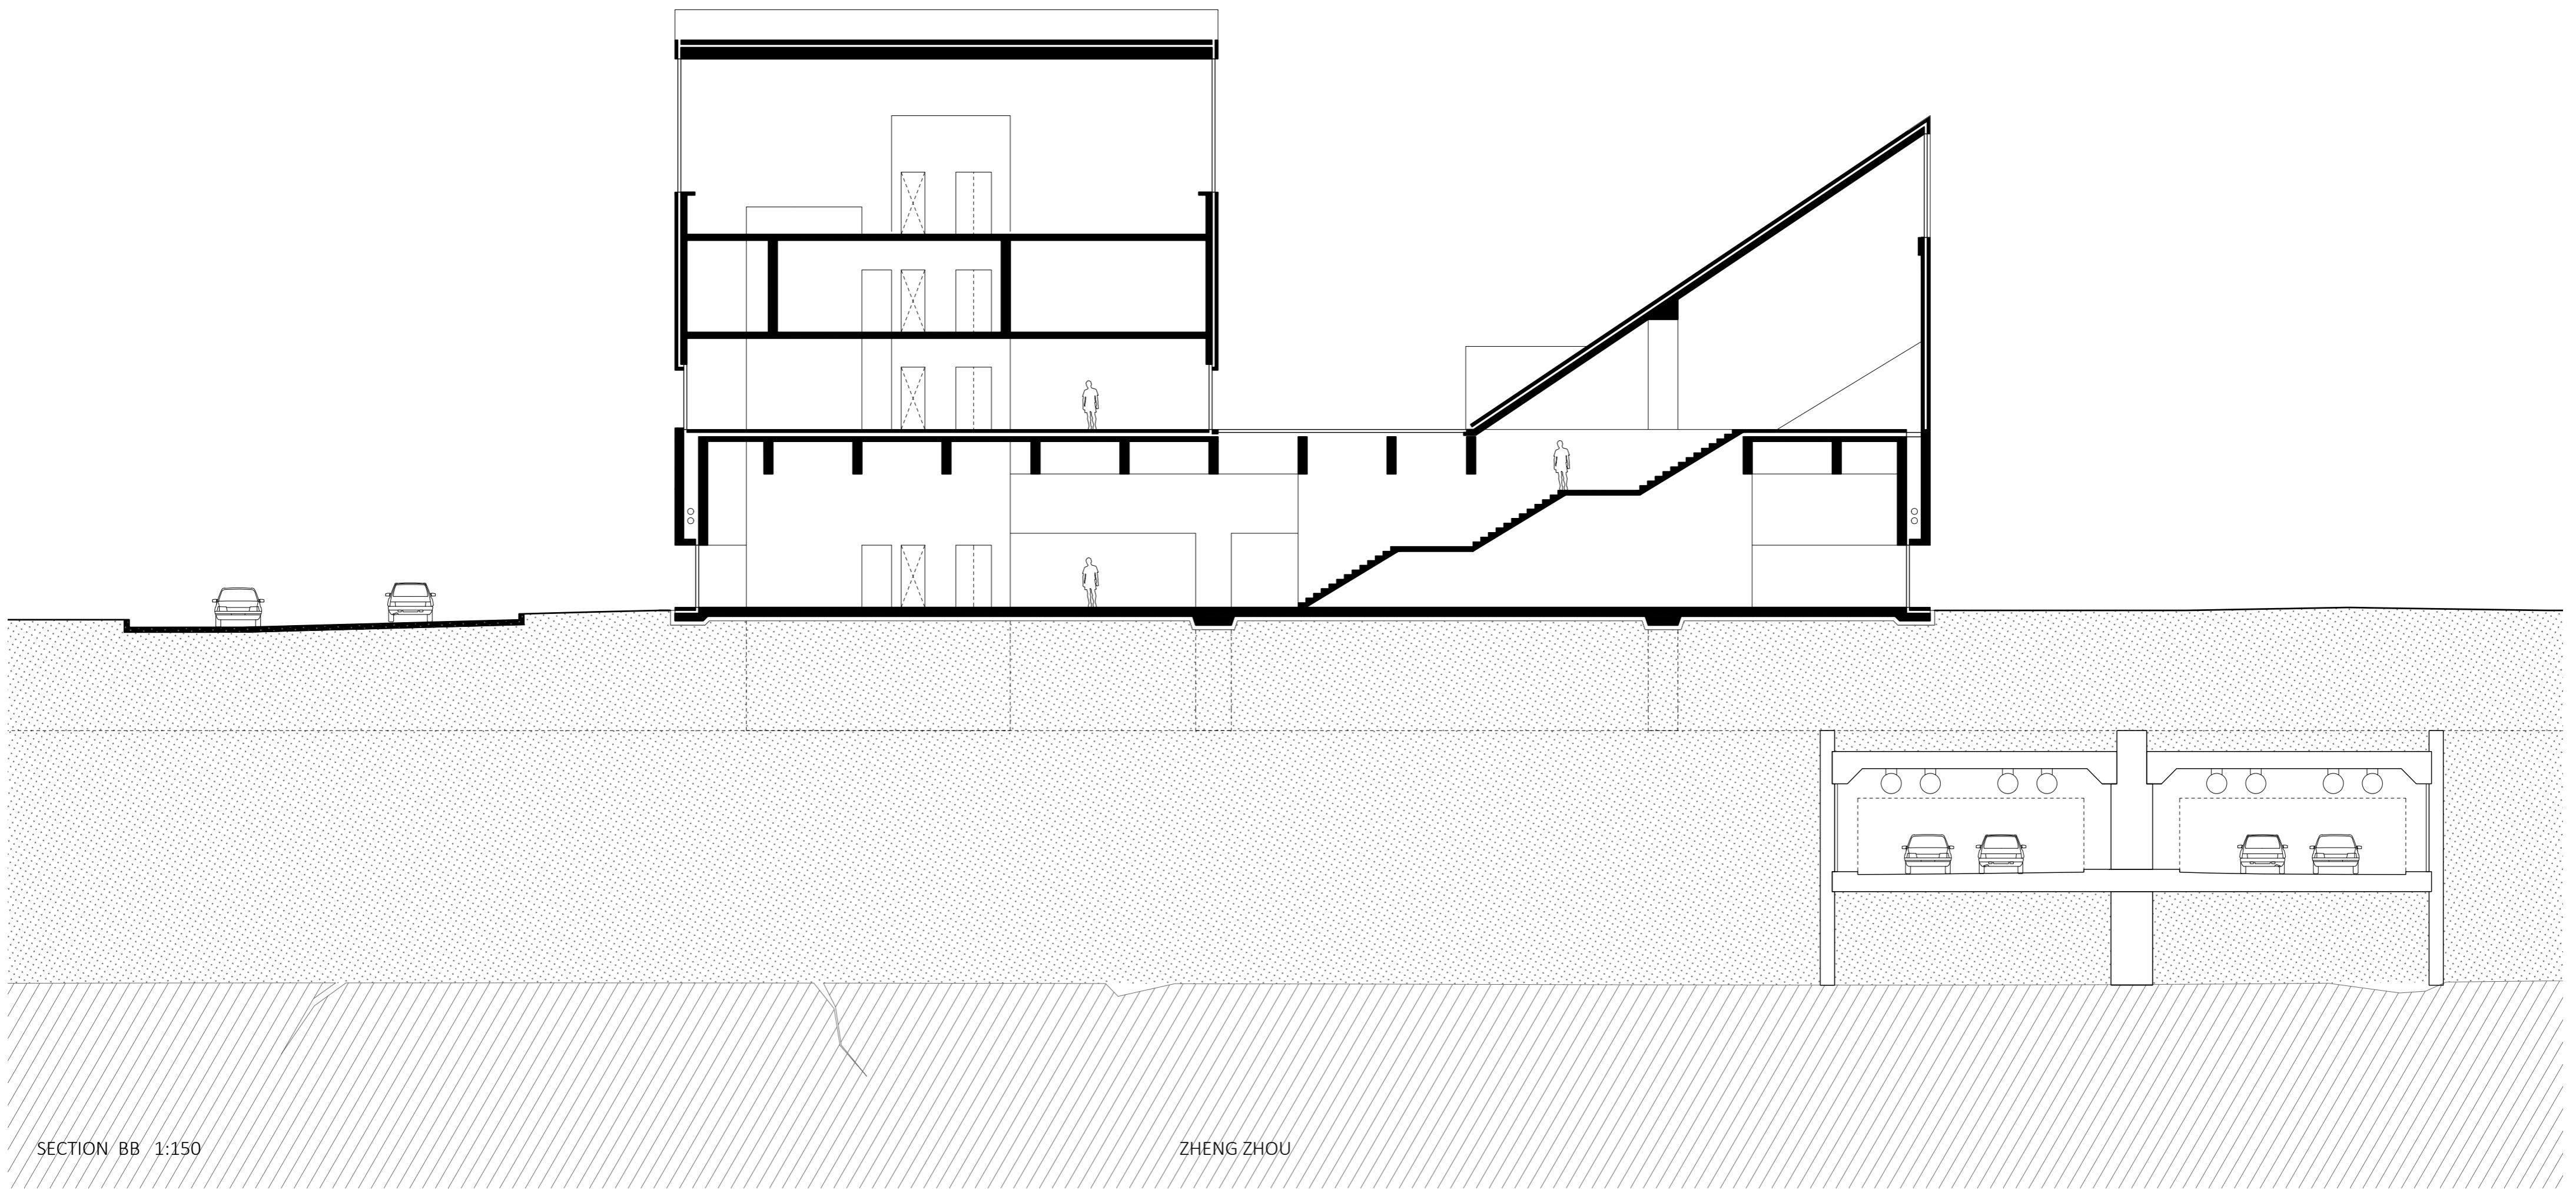

CLOISTER FLOOR 1:150

ZHENG ZHOU

- 1 Room of remember
- 2 Staircase to Library
- 3 Staircase to Speaching hall

TERRACE FLOOR 1:150

ZHENG ZHOU

- 1 Small coffeeshop
- 2 Speaching hall
- 3 Storage for chairs
- 4 Roof terrace
- 5 Toilet

LIBRARY FLOOR 1:150

ZHENG ZHOU

- 1 Maintenance room
- 2 Storage for coffeeshop
- 3 Library
- 4 Long bench
- 5 Staff toilet with locker

SECTION AA 1:150

ZHENG ZHOU

SECTION BB 1:150

ZHENG ZHOU

SECTION CC 1:150

ZHENG ZHOU

SECTION DD 1:150

ZHENG ZHOU

ZHENG ZHOU

HARBOR VIEW

ZHENG ZHOU

VIEW FROM NOBEL PEACE CENTER

ZHENG ZHOU