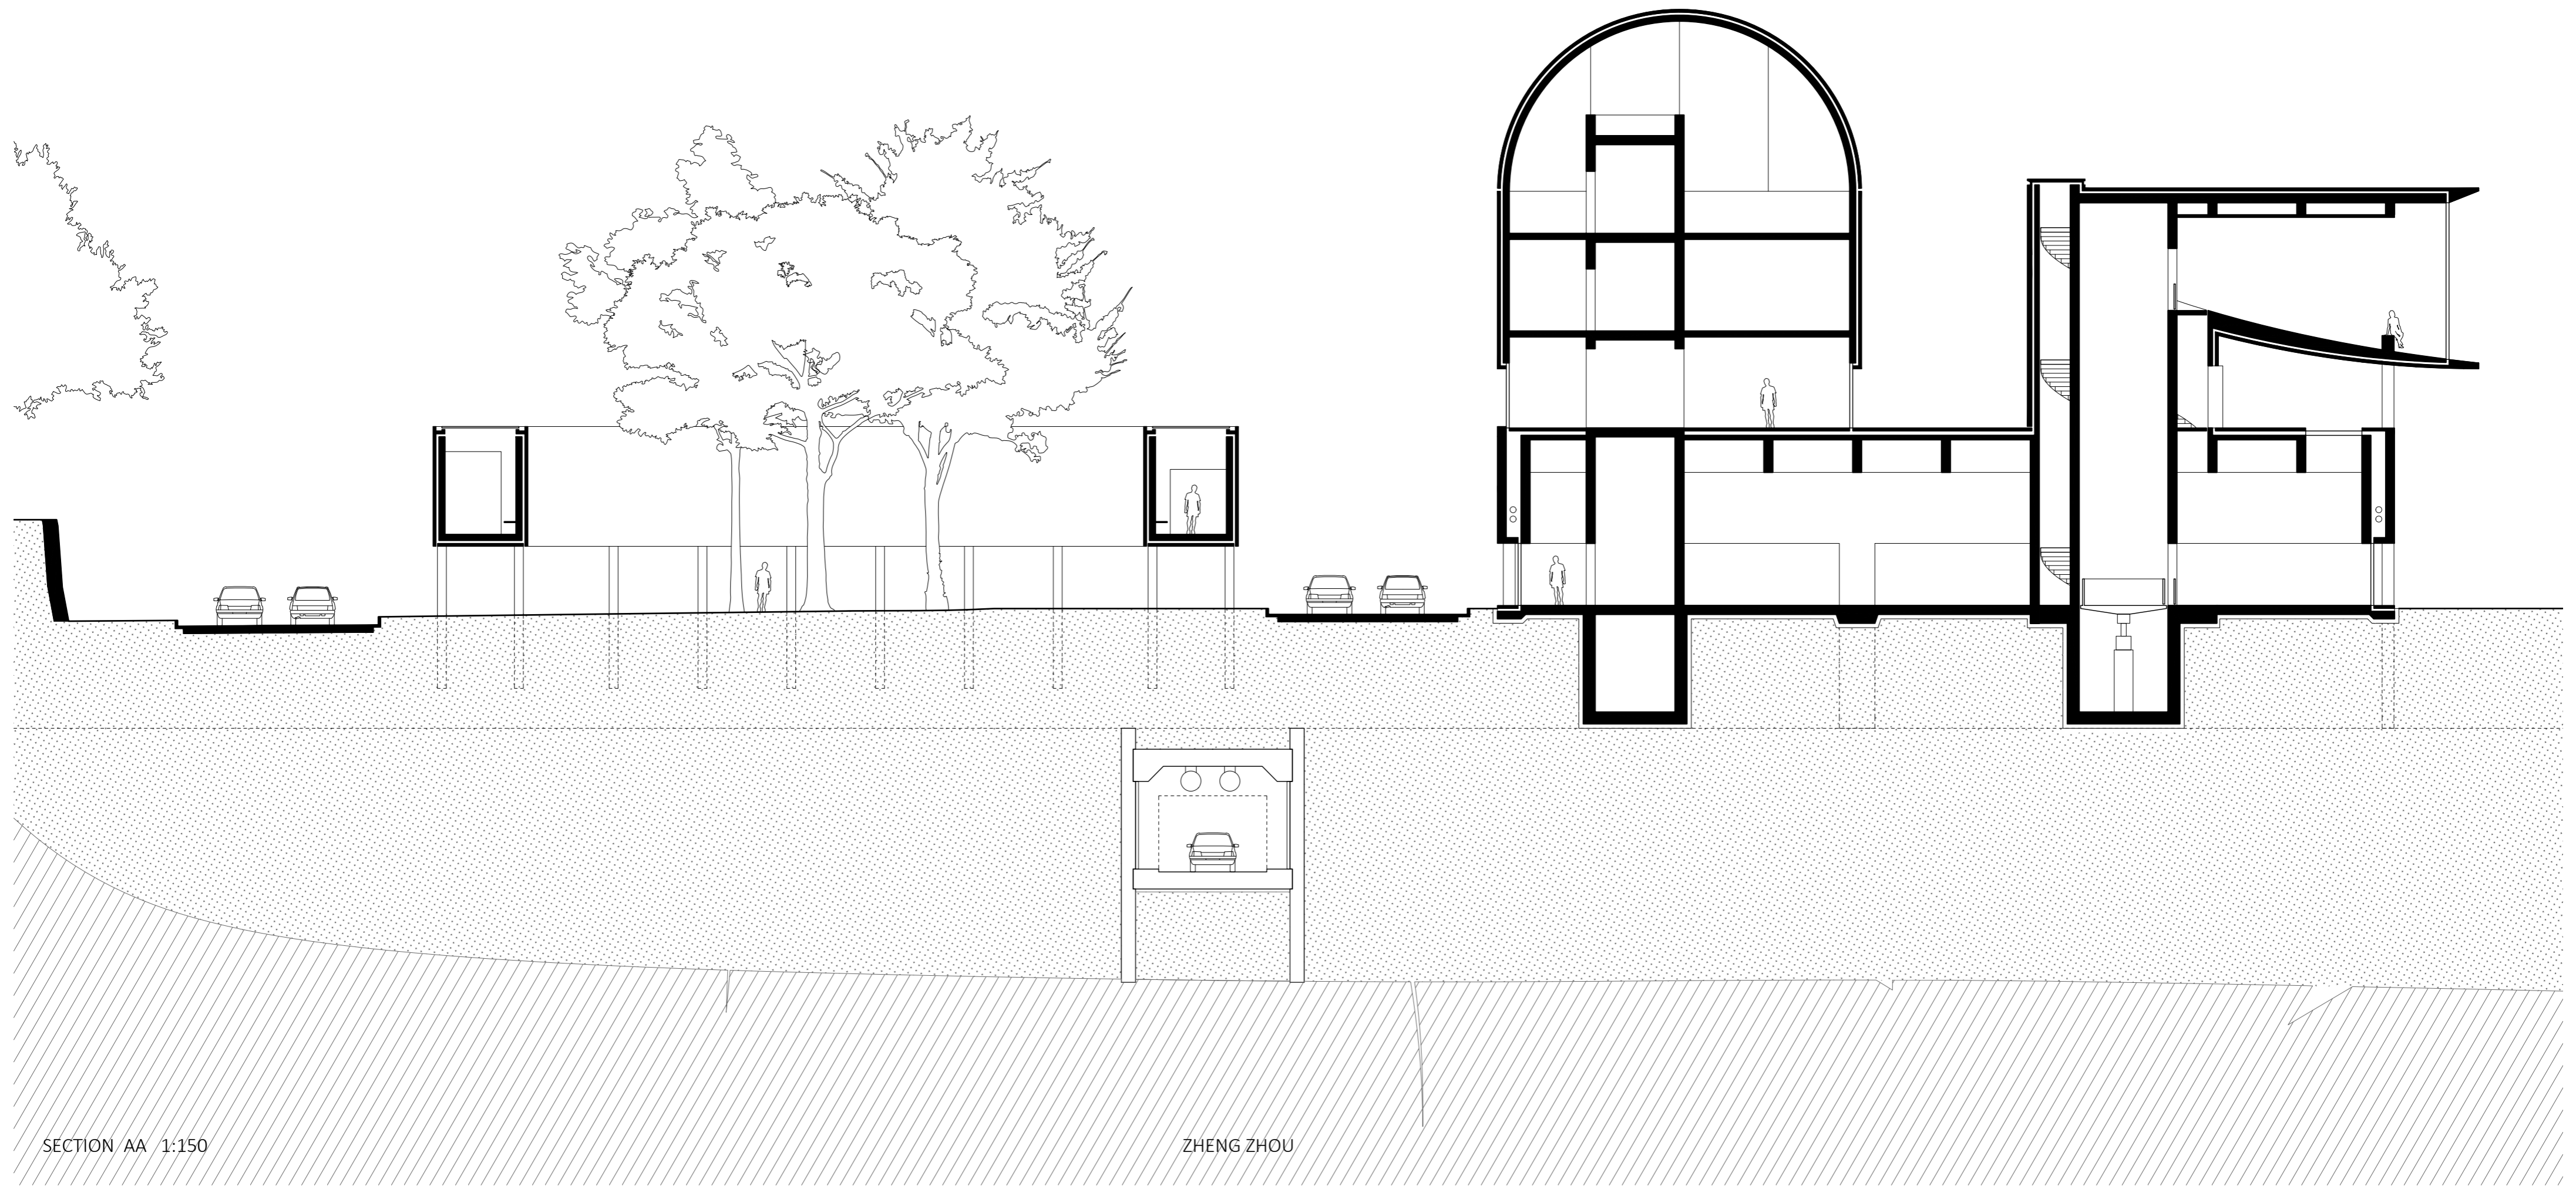

ROOF PLAN 1:1000

ZHENG ZHOU

Ferry Terminal
22.Juli senter

GROUND FLOOR 1:150

ZHENG ZHOU

- 1 Entrance
- 2 Car wreckage
- 3 Clock
- 4 Surveillance video
- 5 Film from survivors
- 6 Paintings for 22. Juli
- 7 Picture of Utøya
- 8 Digital recording items
- 9 Poetry stoa
- 10 Rose garden
- 11 Entrance for sanctuary
- 12 Toilet

CLOISTER FLOOR 1:150

ZHENG ZHOU

- 1 Room of remember
- 2 Staircase to Library
- 3 Staircase to Speaching hall

TERRACE FLOOR 1:150

ZHENG ZHOU

- 1 Small coffeeshop
- 2 Speaching hall
- 3 Storage for chairs
- 4 Roof terrace
- 5 Toilet

LIBRARY FLOOR 1:150

ZHENG ZHOU

- 1 Maintenance room
- 2 Storage for coffeeshop
- 3 Library
- 4 Long bench
- 5 Staff toilet with locker

SECTION AA 1:150

ZHENG ZHOU

SECTION BB 1:150

ZHENG ZHOU

SECTION CC 1:150

ZHENG ZHOU

SECTION DD 1:150

ZHENG ZHOU

ZHENG ZHOU

HARBOR VIEW

ZHENG ZHOU

VIEW FROM NOBEL PEACE CENTER

ZHENG ZHOU