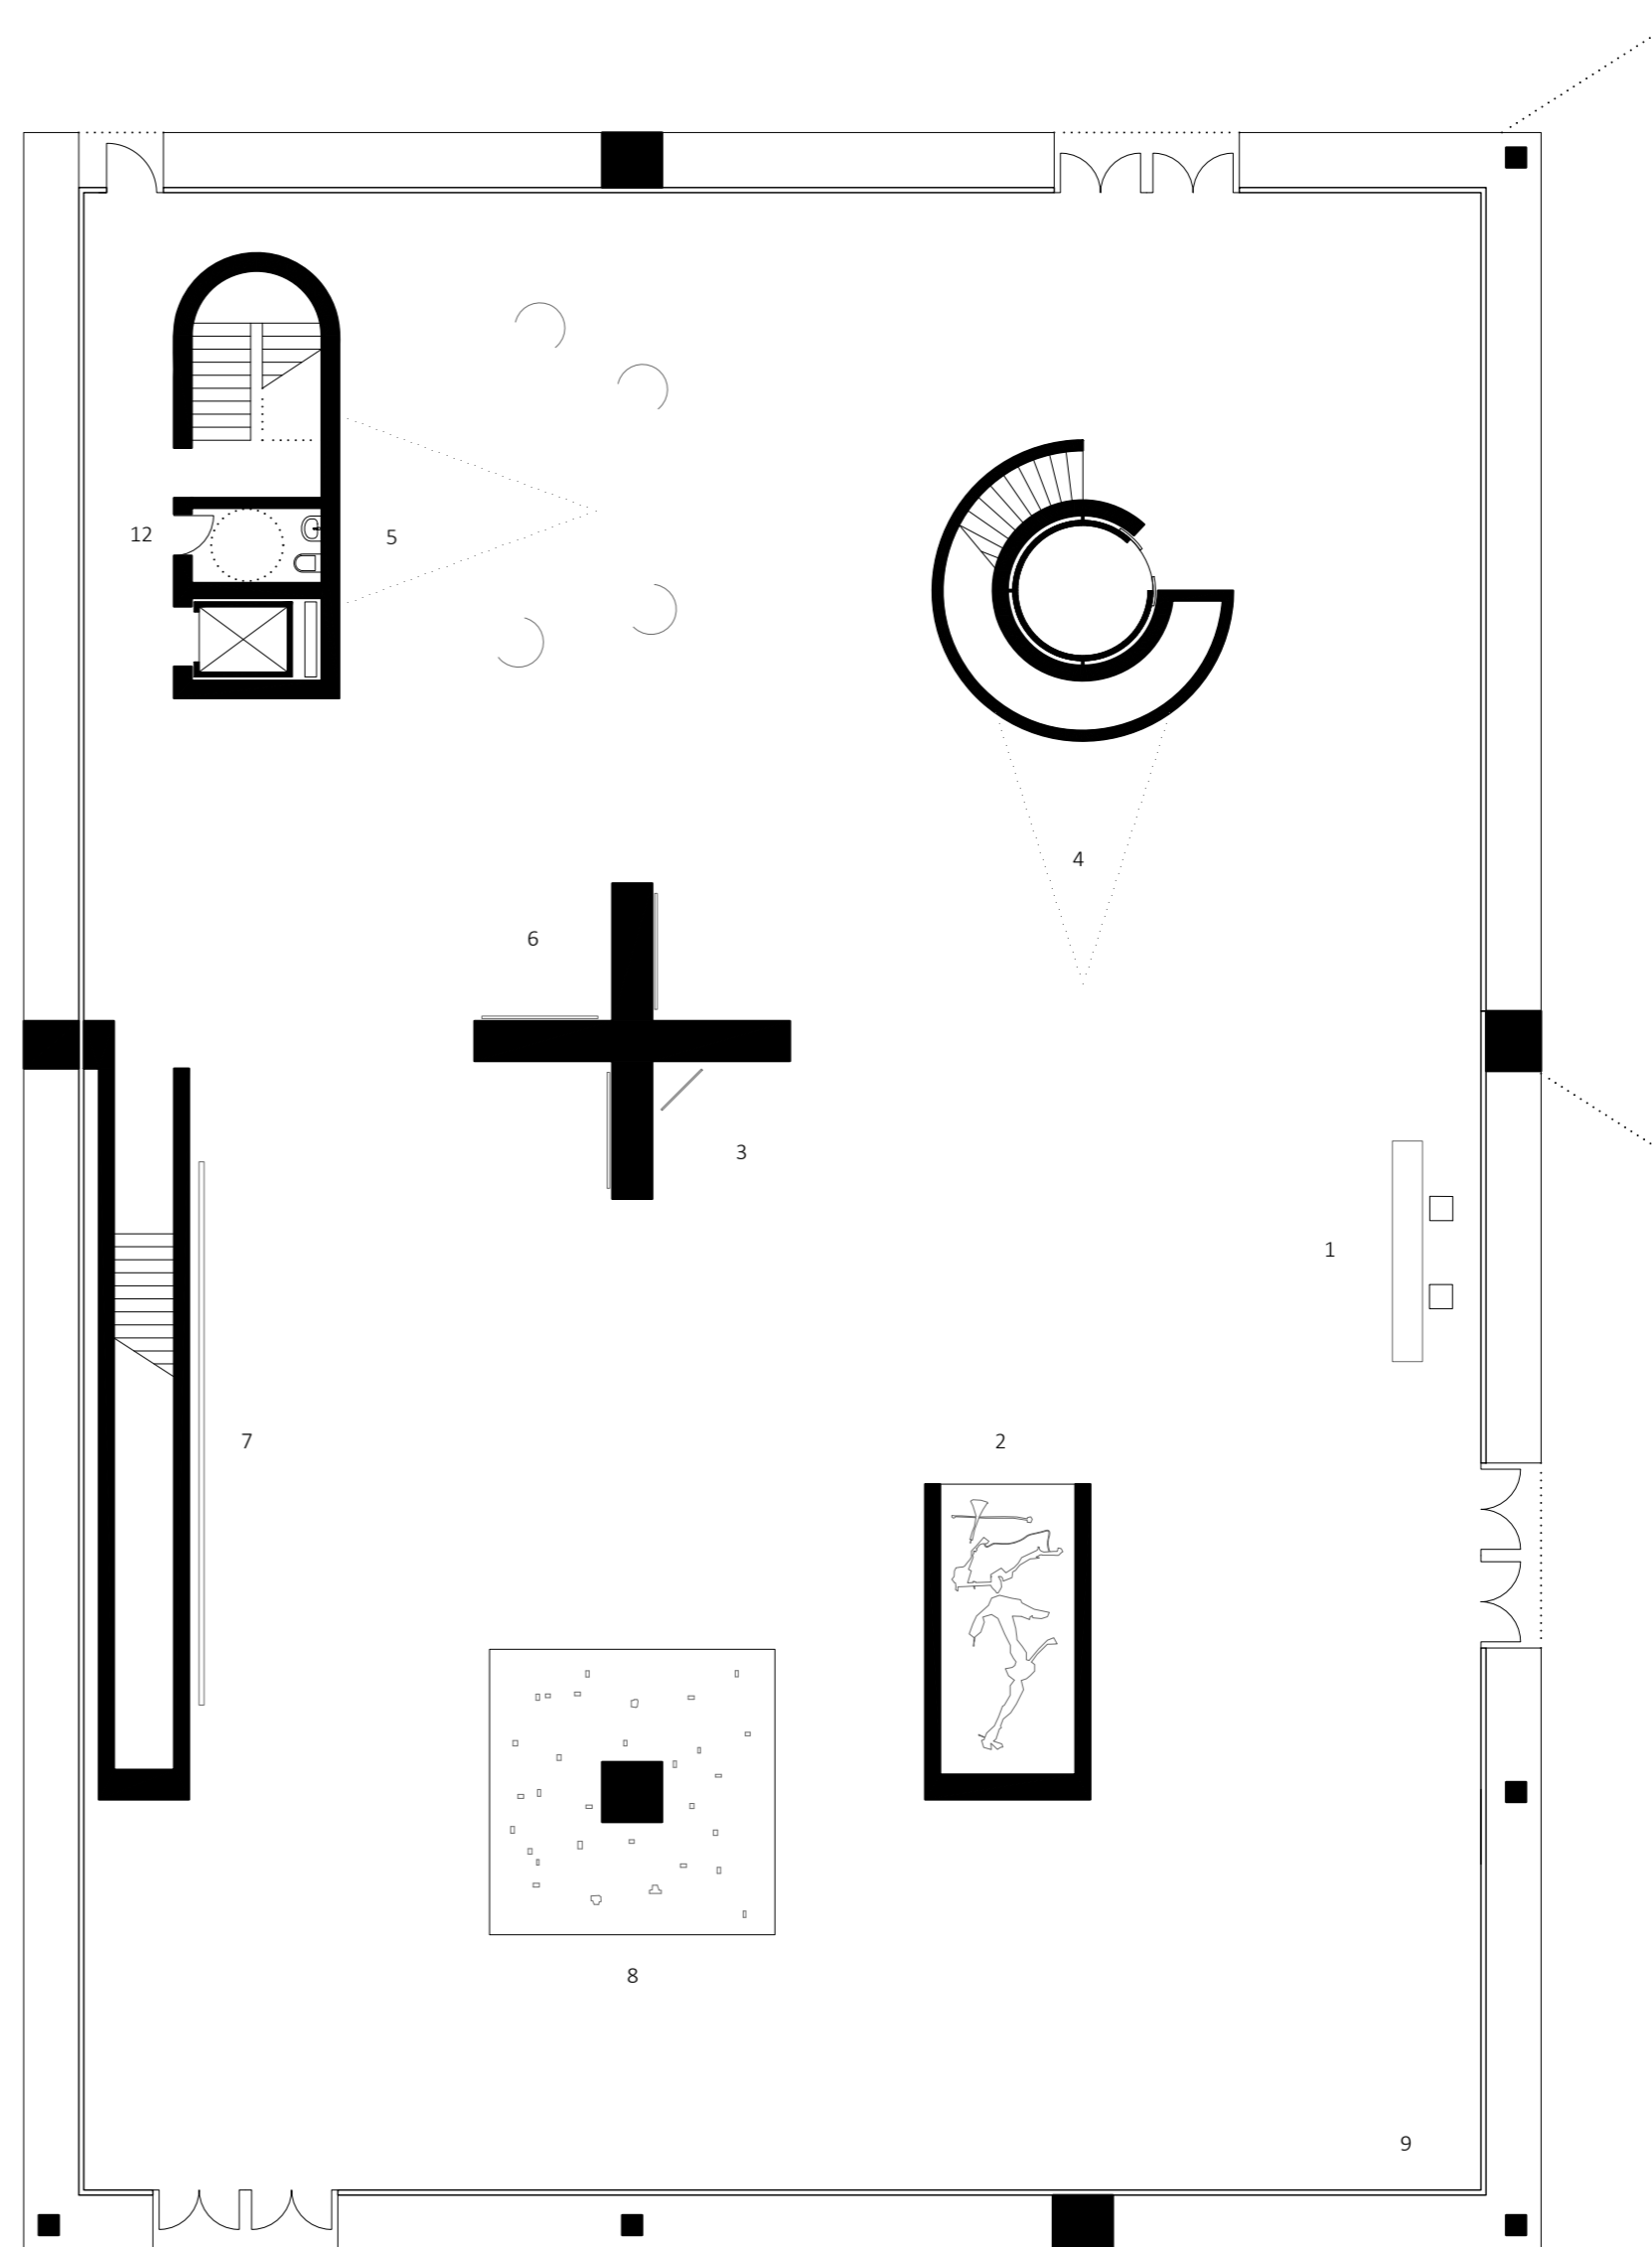

ROOF PLAN 1:1000

ZHENG ZHOU

Ferry Terminal
22.Juli senter

GROUND FLOOR 1:150

ZHENG ZHOU

- 1 Entrance
- 2 Car wreckage
- 3 Clock
- 4 Surveillance video
- 5 Film from survivors
- 6 Paintings for 22. Juli
- 7 Picture of Utøya
- 8 Digital recording items
- 9 Poetry stoa
- 10 Rose garden
- 11 Entrance for sanctuary
- 12 Toilet

CLOISTER FLOOR 1:150

ZHENG ZHOU

- 1 Room of remember
- 2 Staircase to Library
- 3 Staircase to Speaching hall

TERRACE FLOOR 1:150

ZHENG ZHOU

- 1 Small coffeeshop
- 2 Speaching hall
- 3 Storage for chairs
- 4 Roof terrace
- 5 Toilet

LIBRARY FLOOR 1:150

ZHENG ZHOU

- 1 Maintenance room
- 2 Storage for coffeeshop
- 3 Library
- 4 Long bench
- 5 Staff toilet with locker

SECTION AA 1:150

ZHENG ZHOU

SECTION BB 1:150

ZHENG ZHOU

SECTION CC 1:150