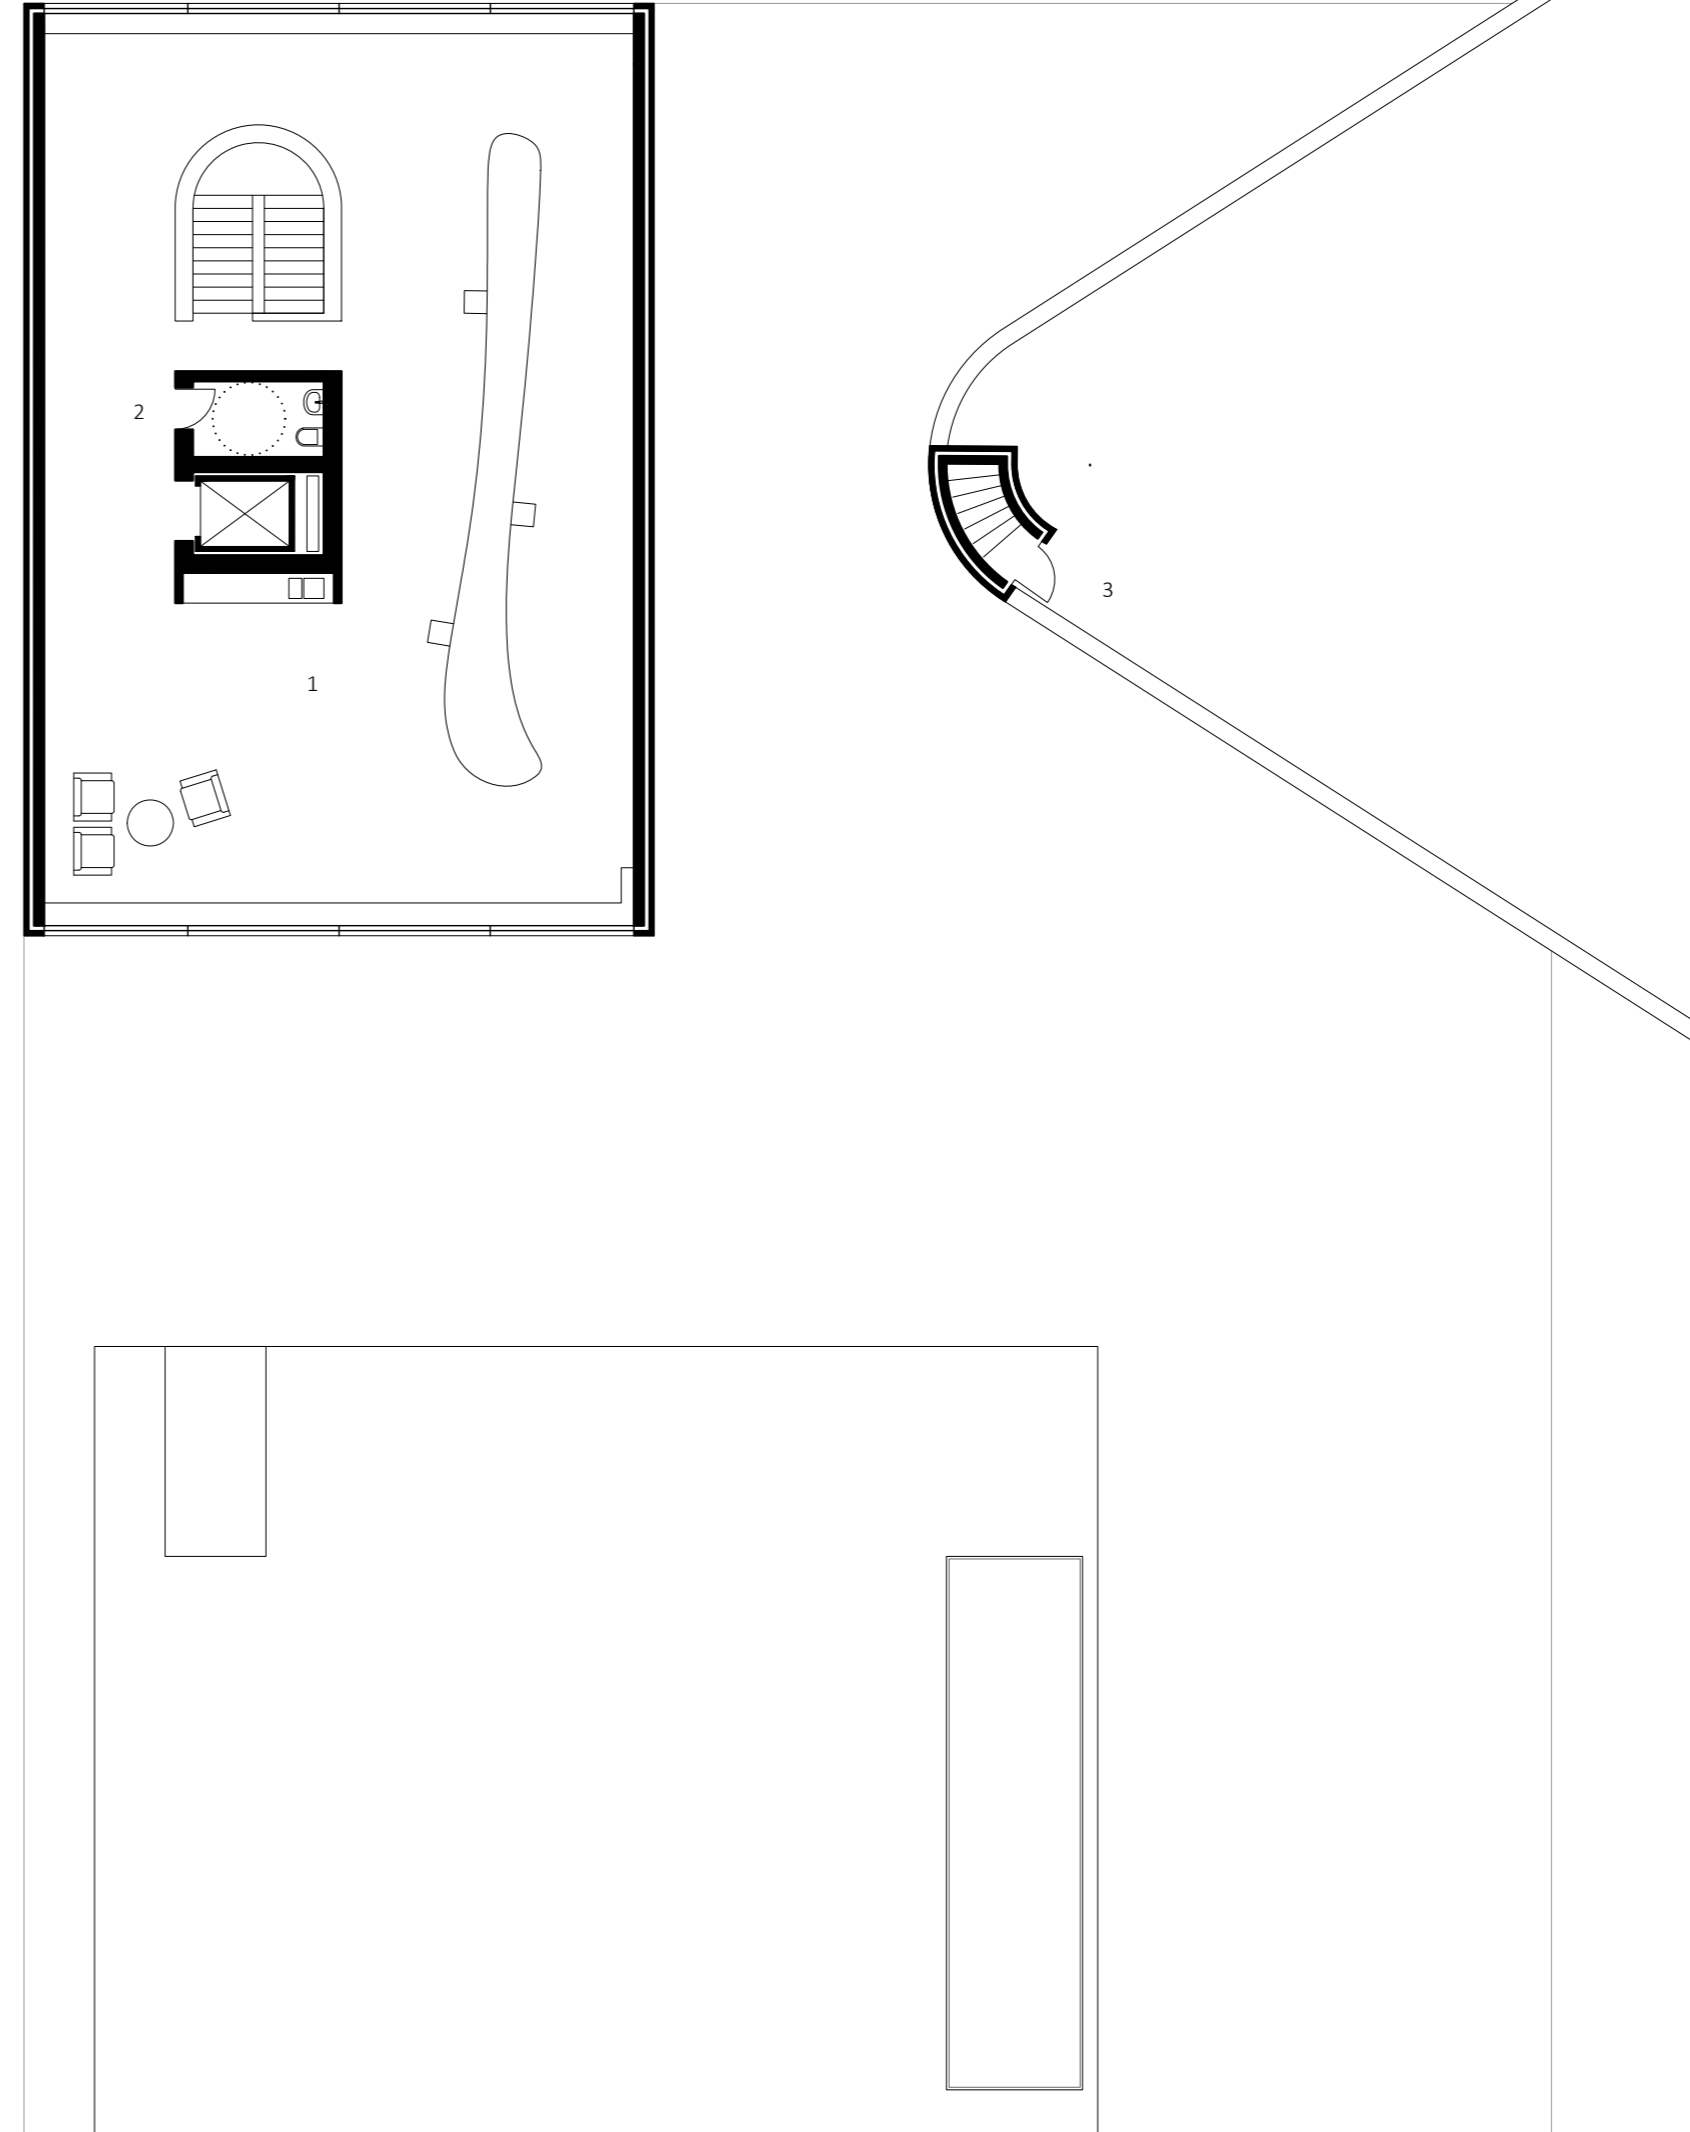

CLOISTER FLOOR 1:150

ZHENG ZHOU

- 1 Room of remember
- 2 Staircase to Library
- 3 Staircase to Speaching hall

TERRACE FLOOR 1:150

ZHENG ZHOU

- 1 Small coffeeshop
- 2 Speaching hall
- 3 Storage for chairs
- 4 Roof terrace
- 5 Toilet

LIBRARY FLOOR 1:150

ZHENG ZHOU

- 1 Maintenance room
- 2 Storage for coffeeshop
- 3 Library
- 4 Long bench
- 5 Staff toilet with locker

SECTION AA 1:150

ZHENG ZHOU

SECTION BB 1:150

ZHENG ZHOU

SECTION CC 1:150