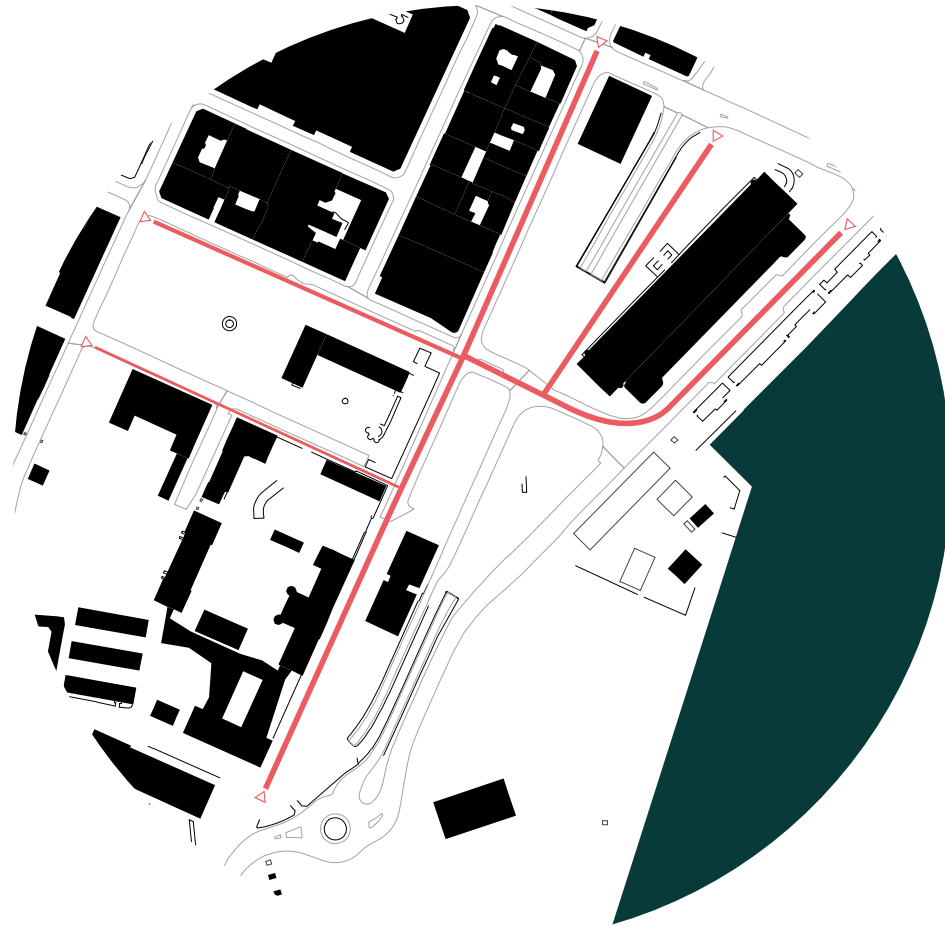

Ministry of defence

Sorenga public bath

ROADNETWORK IN THE AREA

THE BJØRVIKA COMMONS

THE HARBOUR PROMENADE

TERRAIN

THE SITE

INTENTION FOR THE PARK

ROADS AND TUNNELS ON THE SITE

CHARACTERISTICS ON THE SITE  
BARRIERS AND OPEN SPACES

NOICE SITUATION ON THE SITE

IMPORTANT PEDESTRIAN FLOWS

CITY STRUCTURE AROUND THE SITE