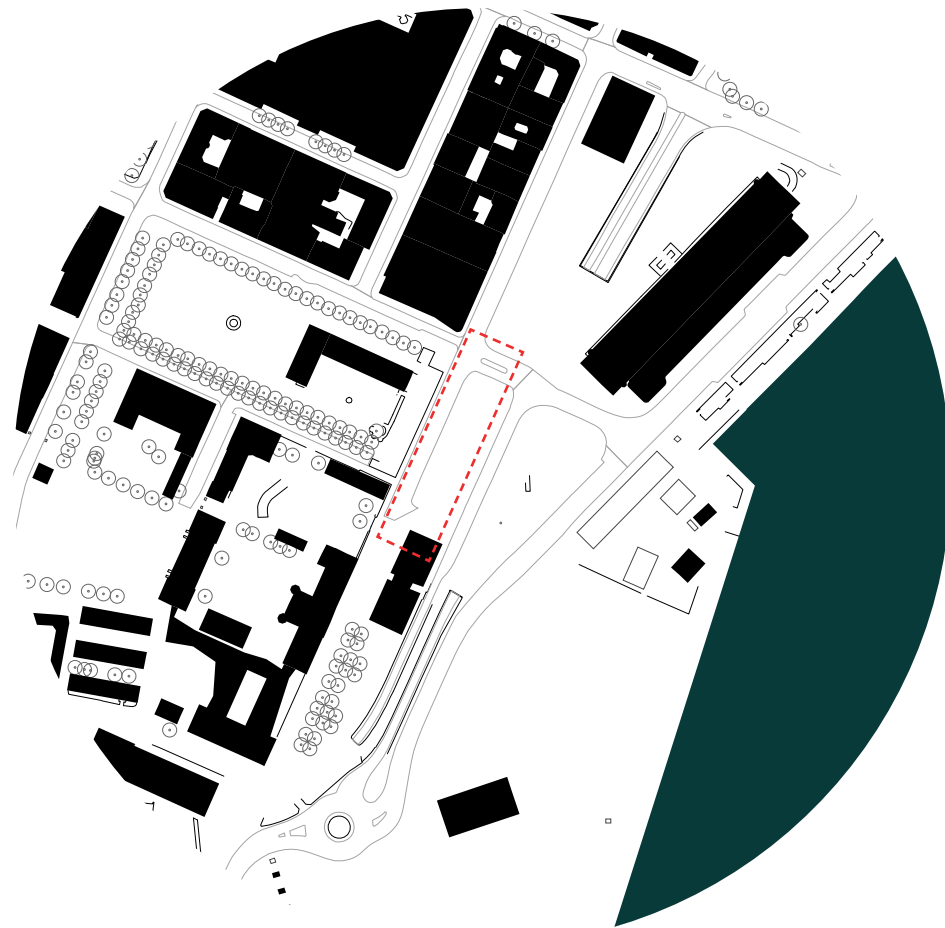

Ministry of defence

Sorenga public bath

ROADNETWORK IN THE AREA

THE BJØRVIKA COMMONS

THE HARBOUR PROMENADE

TERRAIN

THE SITE

INTENTION FOR THE PARK

ROADS AND TUNNELS ON THE SITE

CHARACTERISTICS ON THE SITE  
BARRIERS AND OPEN SPACES

NOICE SITUATION ON THE SITE

IMPORTANT PEDESTRIAN FLOWS

CITY STRUCTURE AROUND THE SITE