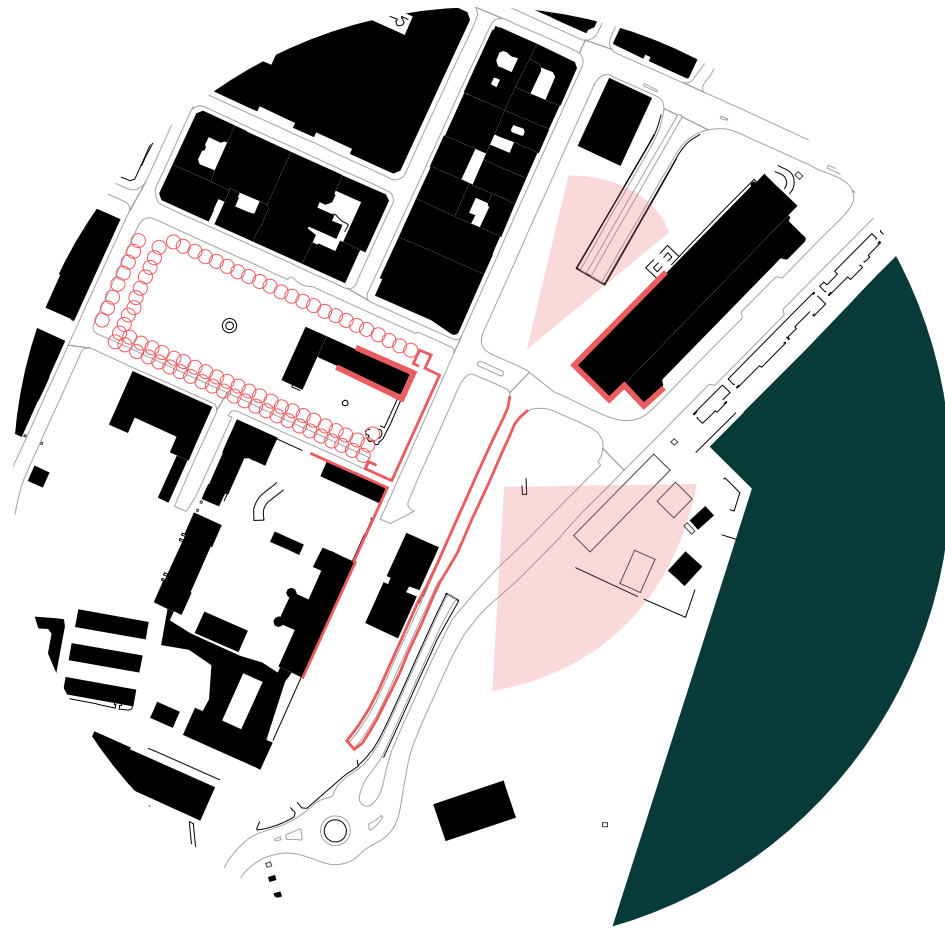

Ministry of defence

Sorenga public bath

ROADNETWORK IN THE AREA

THE BJØRVIKA COMMONS

THE HARBOUR PROMENADE

TERRAIN

THE SITE

INTENTION FOR THE PARK

ROADS AND TUNNELS ON THE SITE

CHARACTERISTICS ON THE SITE  
BARRIERS AND OPEN SPACES

NOICE SITUATION ON THE SITE

IMPORTANT PEDESTRIAN FLOWS

CITY STRUCTURE AROUND THE SITE