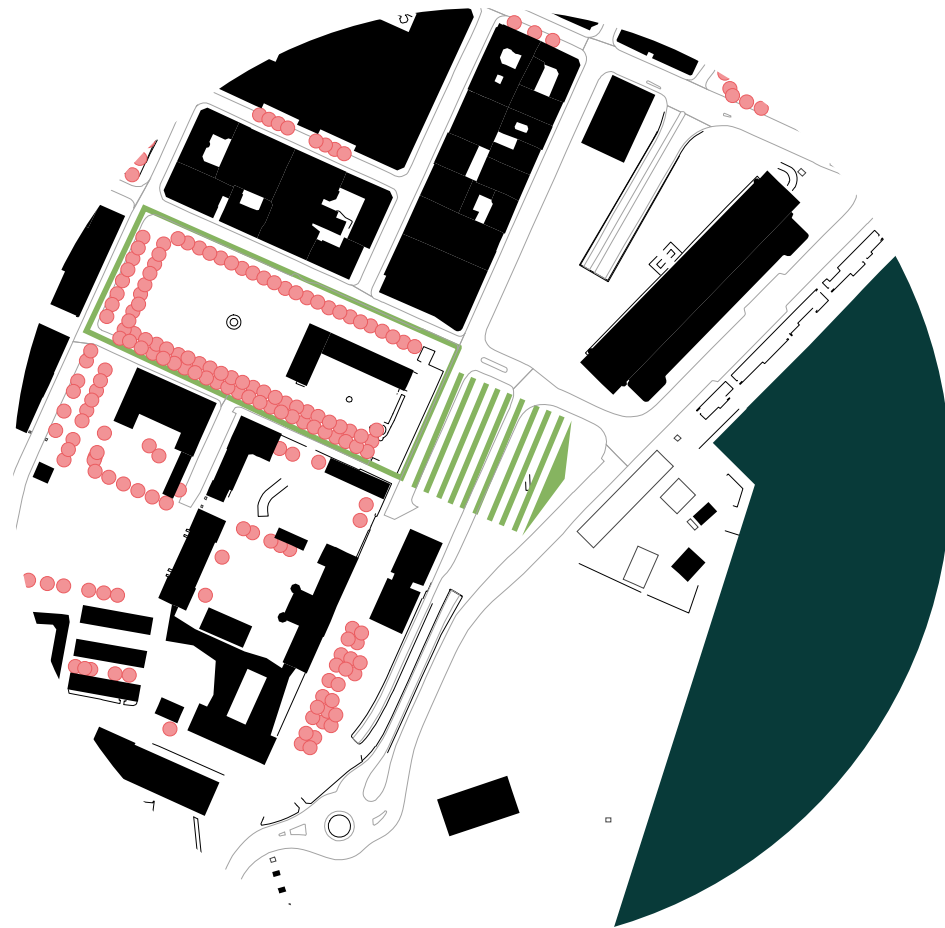

Ministry of defence

Sorenga public bath

ROADNETWORK IN THE AREA

THE BJØRVIKA COMMONS

THE HARBOUR PROMENADE

TERRAIN

THE SITE

INTENTION FOR THE PARK

ROADS AND TUNNELS ON THE SITE

CHARACTERISTICS ON THE SITE  
BARRIERS AND OPEN SPACES

NOICE SITUATION ON THE SITE

IMPORTANT PEDESTRIAN FLOWS

CITY STRUCTURE AROUND THE SITE