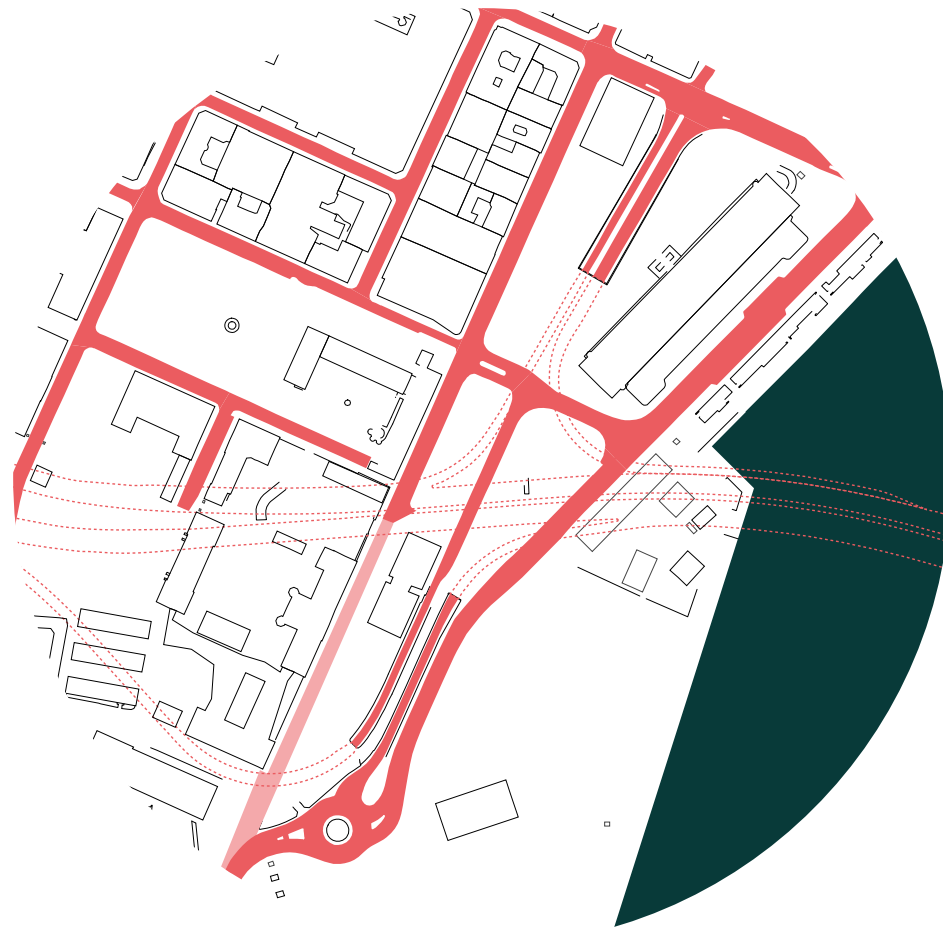

Ministry of defence

Sorenga public bath

ROADNETWORK IN THE AREA

THE BJØRVIKA COMMONS

THE HARBOUR PROMENADE

TERRAIN

THE SITE

INTENTION FOR THE PARK

ROADS AND TUNNELS ON THE SITE

CHARACTERISTICS ON THE SITE  
BARRIERS AND OPEN SPACES

NOICE SITUATION ON THE SITE

IMPORTANT PEDESTRIAN FLOWS

CITY STRUCTURE AROUND THE SITE